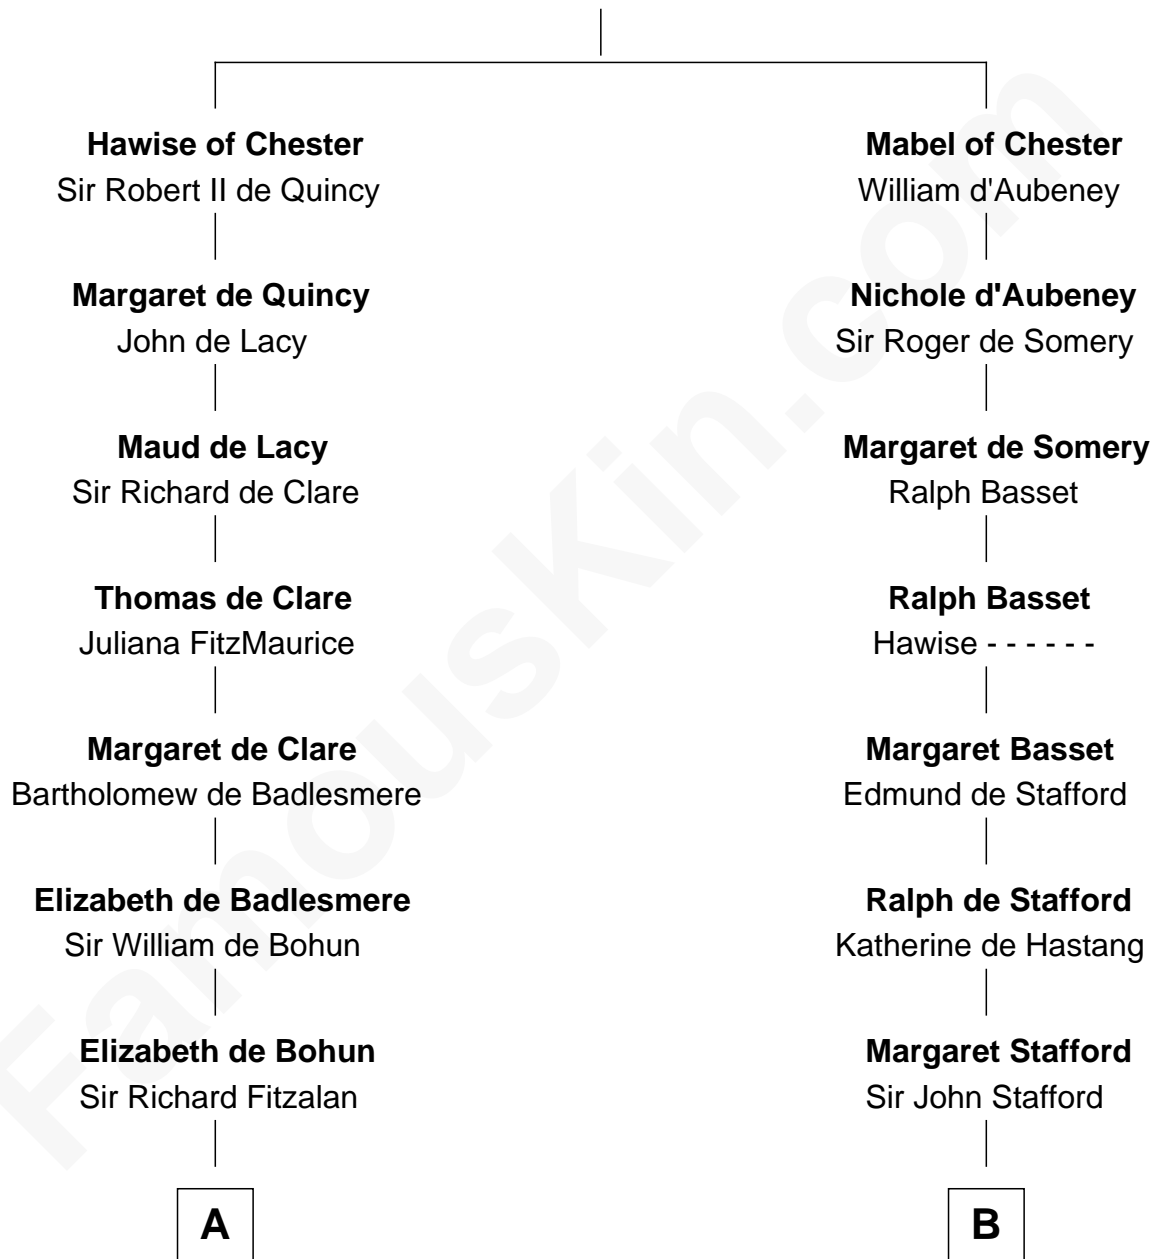

FamousKin.com Relationship Chart of

James Madison

4th U.S. President

19th cousin of

William Ellery

Signer of the Declaration of Independence

Bertrade de Montfort

Hugh de Kevelioc

C

Francis Conway
Rebecca Catlett

Eleanor Rose Conway
James Madison

James Madison
4th U.S. President

D

Col. Job Almy
Ann Lawton

Elizabeth Almy
William Ellery

William Ellery
Signer of Declaration of Independence