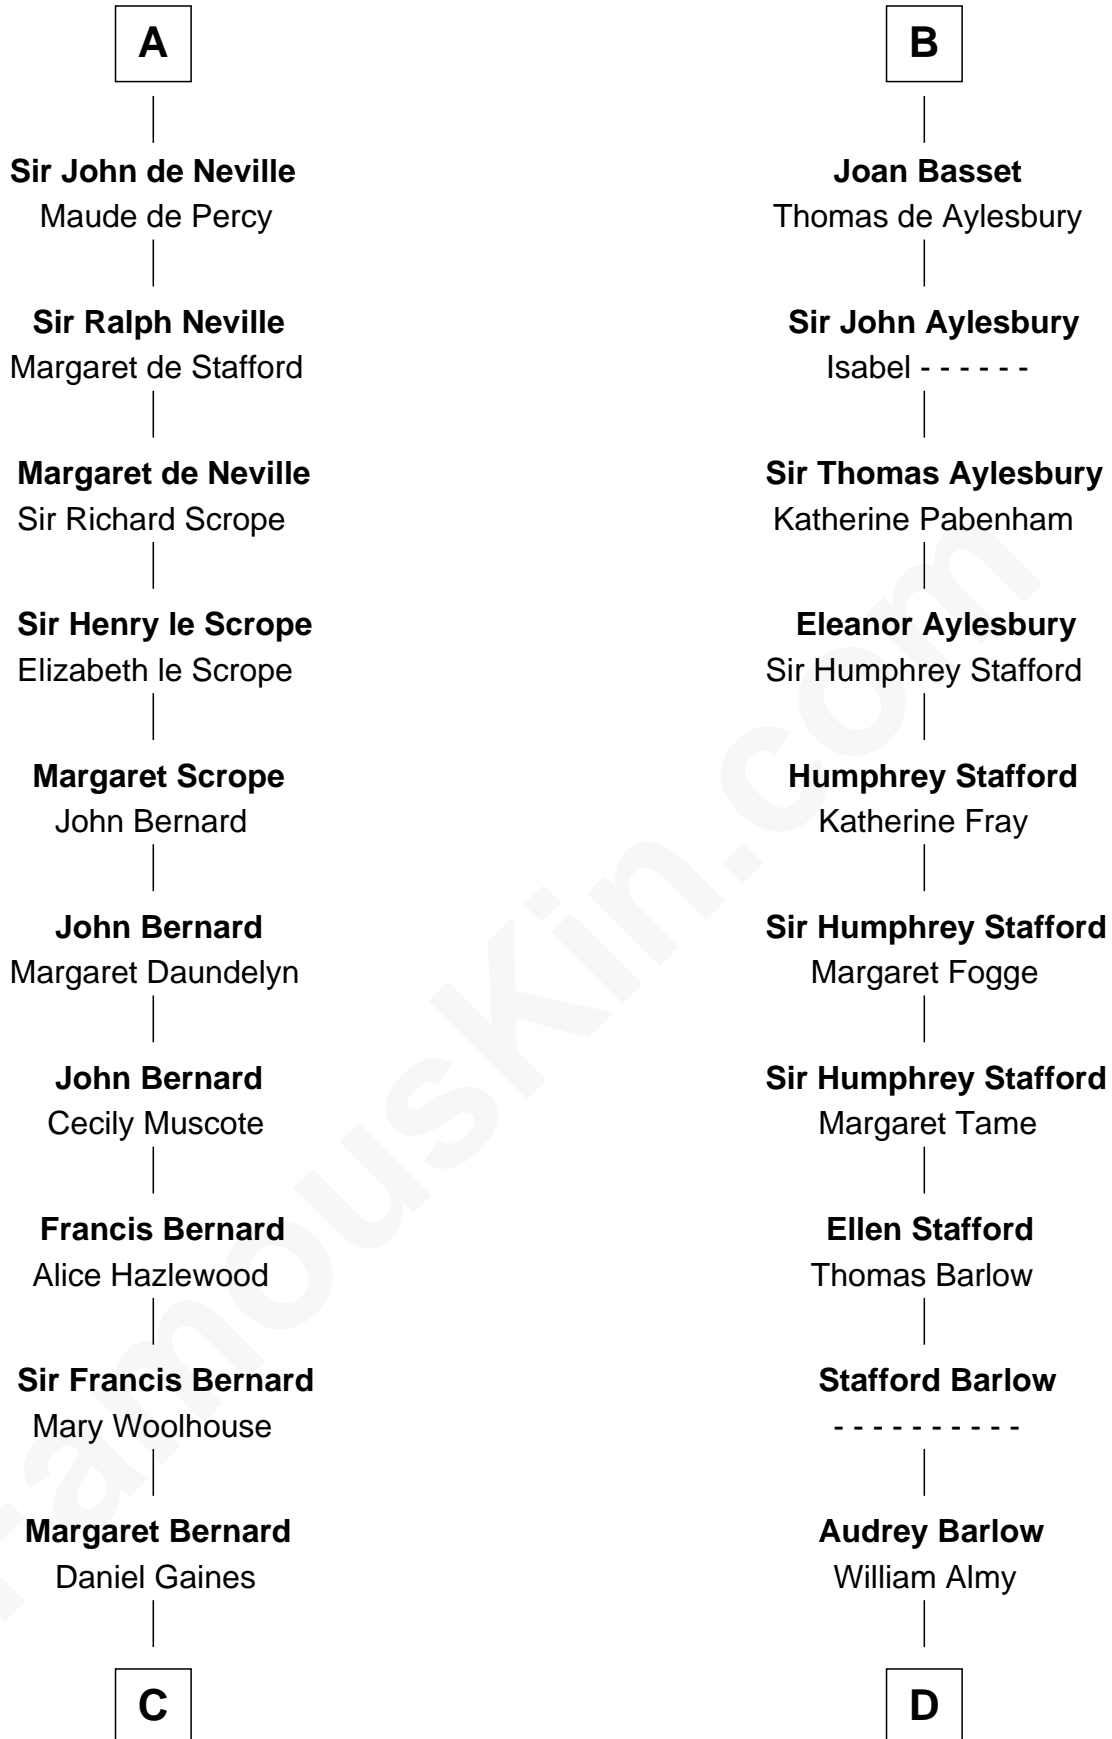

FamousKin.com Relationship Chart of

James Madison

4th U.S. President

20th cousin of

William Ellery

Signer of the Declaration of Independence

Saher I de Quincy

Maud de St. Liz

C

Mary Gaines
Col. John Catlett

Rebecca Catlett
Francis Conway

Eleanor Rose Conway
James Madison

James Madison
4th U.S. President

D

Christopher Almy
Elizabeth Cornell

Col. Job Almy
Ann Lawton

Elizabeth Almy
William Ellery

William Ellery
Signer of Declaration of Independence