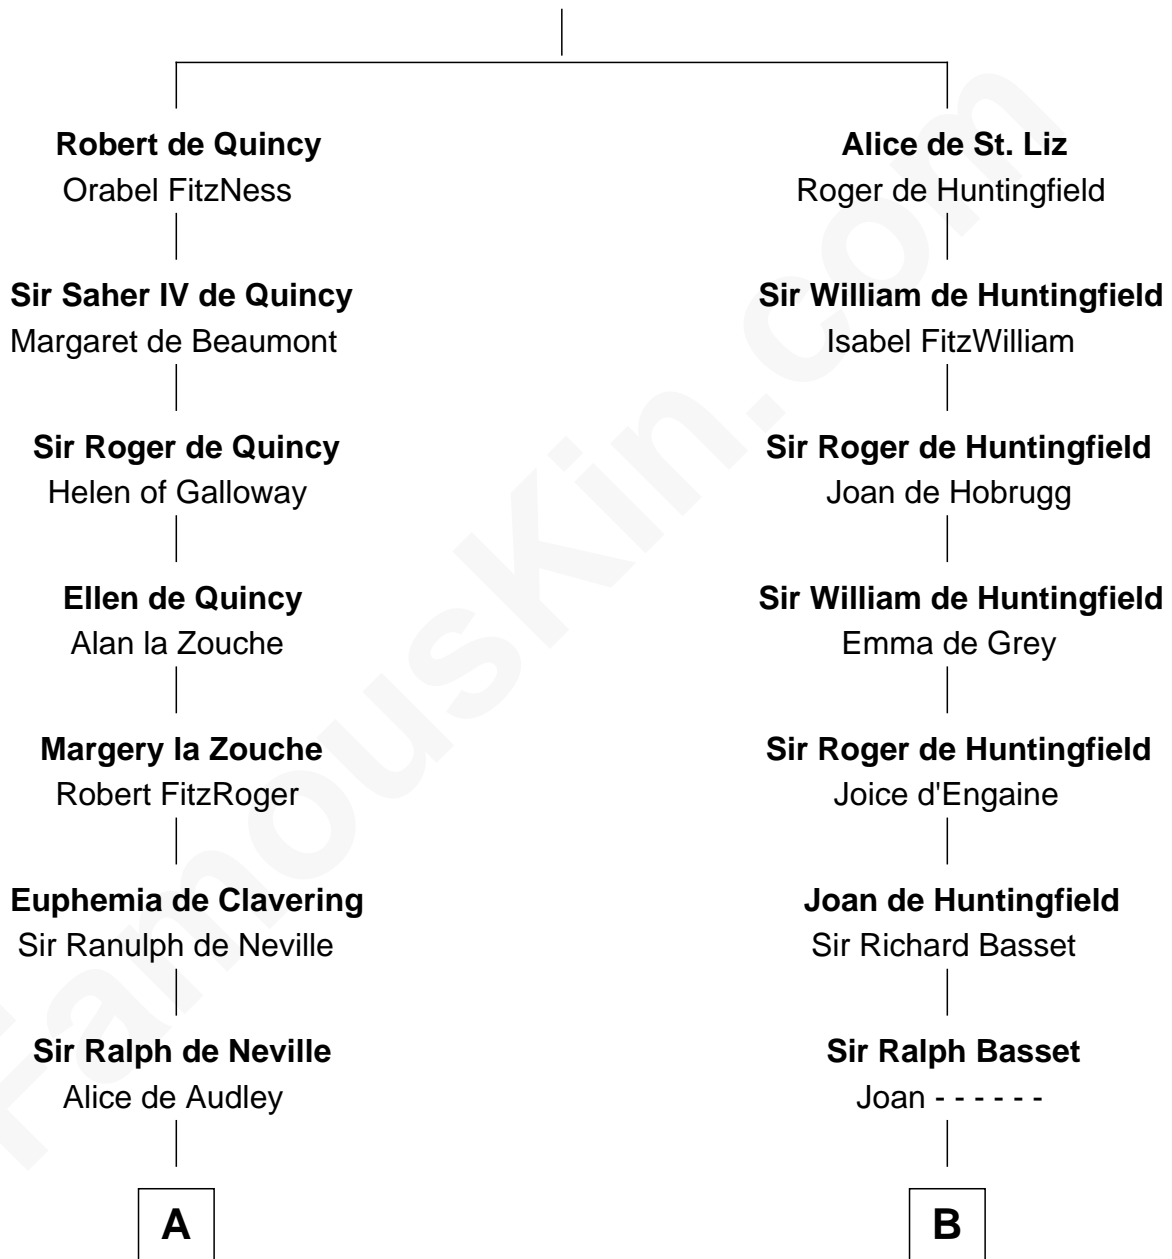

FamousKin.com Relationship Chart of

James Madison

4th U.S. President

20th cousin of

William Ellery

Signer of the Declaration of Independence

Saher I de Quincy

Maud de St. Liz

C

Mary Gaines
Col. John Catlett

Rebecca Catlett
Francis Conway

Eleanor Rose Conway
James Madison

James Madison
4th U.S. President

D

Christopher Almy
Elizabeth Cornell

Col. Job Almy
Ann Lawton

Elizabeth Almy
William Ellery

William Ellery
Signer of Declaration of Independence