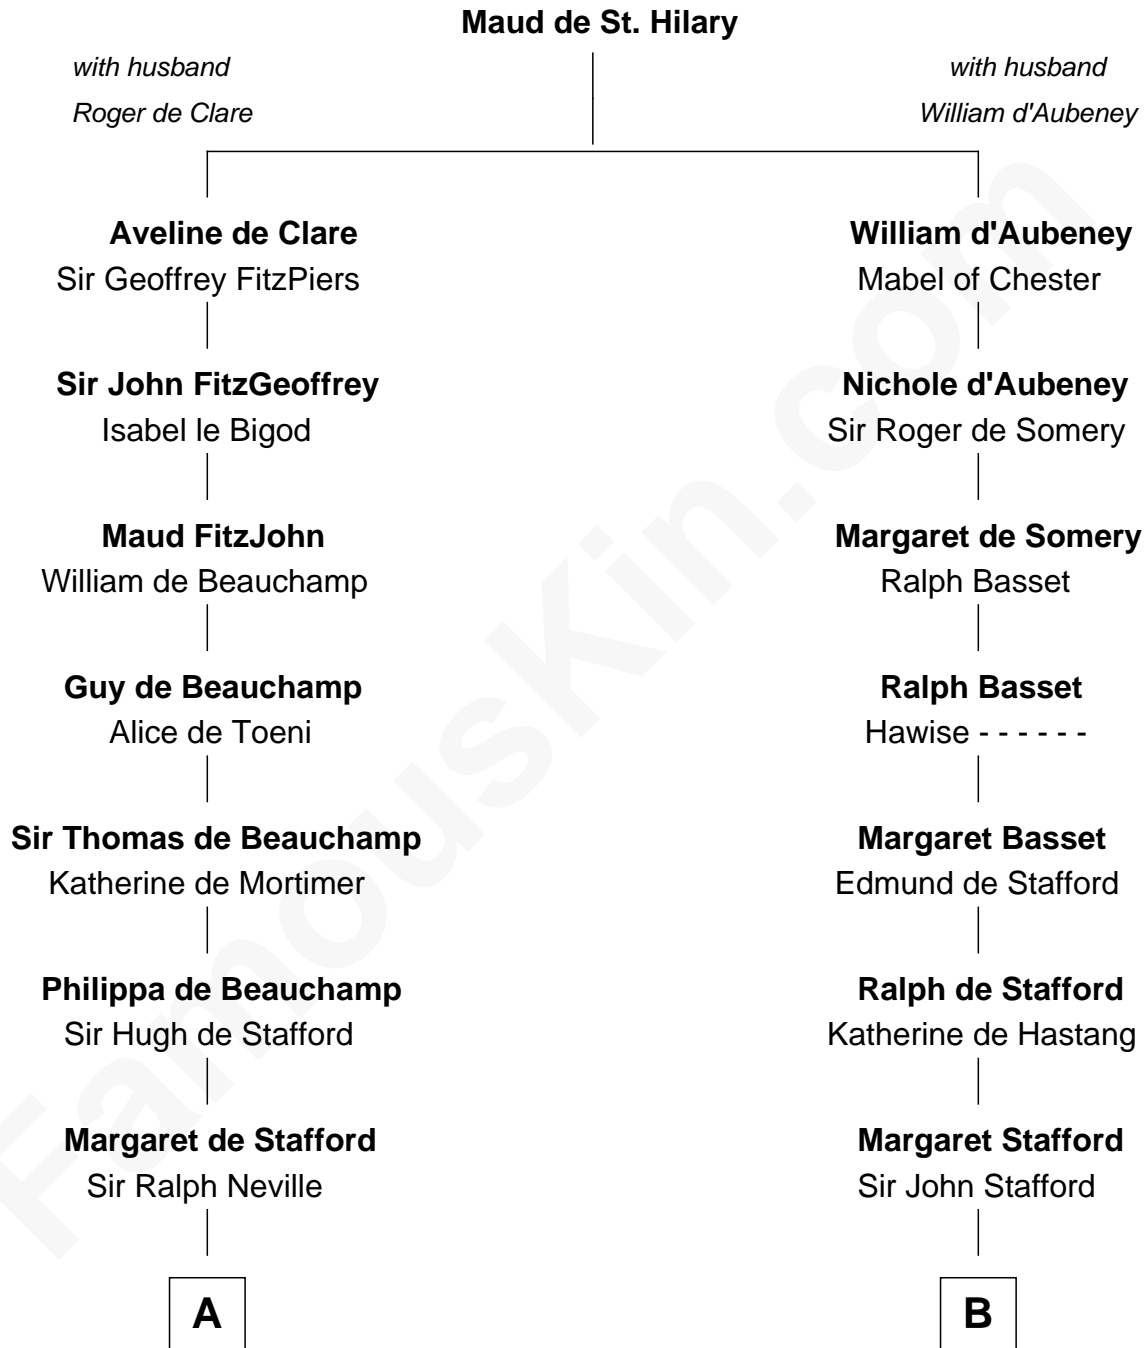

# FamousKin.com Relationship Chart of

**James Madison**

*4th U.S. President*

18th cousin 1 time removed of

**William Ellery**

*Signer of the Declaration of Independence*

**C**

**Eleanor Rose Conway**

James Madison

**James Madison**

*4th U.S. President*

**D**

**Col. Job Almy**

Ann Lawton

**Elizabeth Almy**

William Ellery

**William Ellery**

*Signer of Declaration of Independence*

FamousKin.com