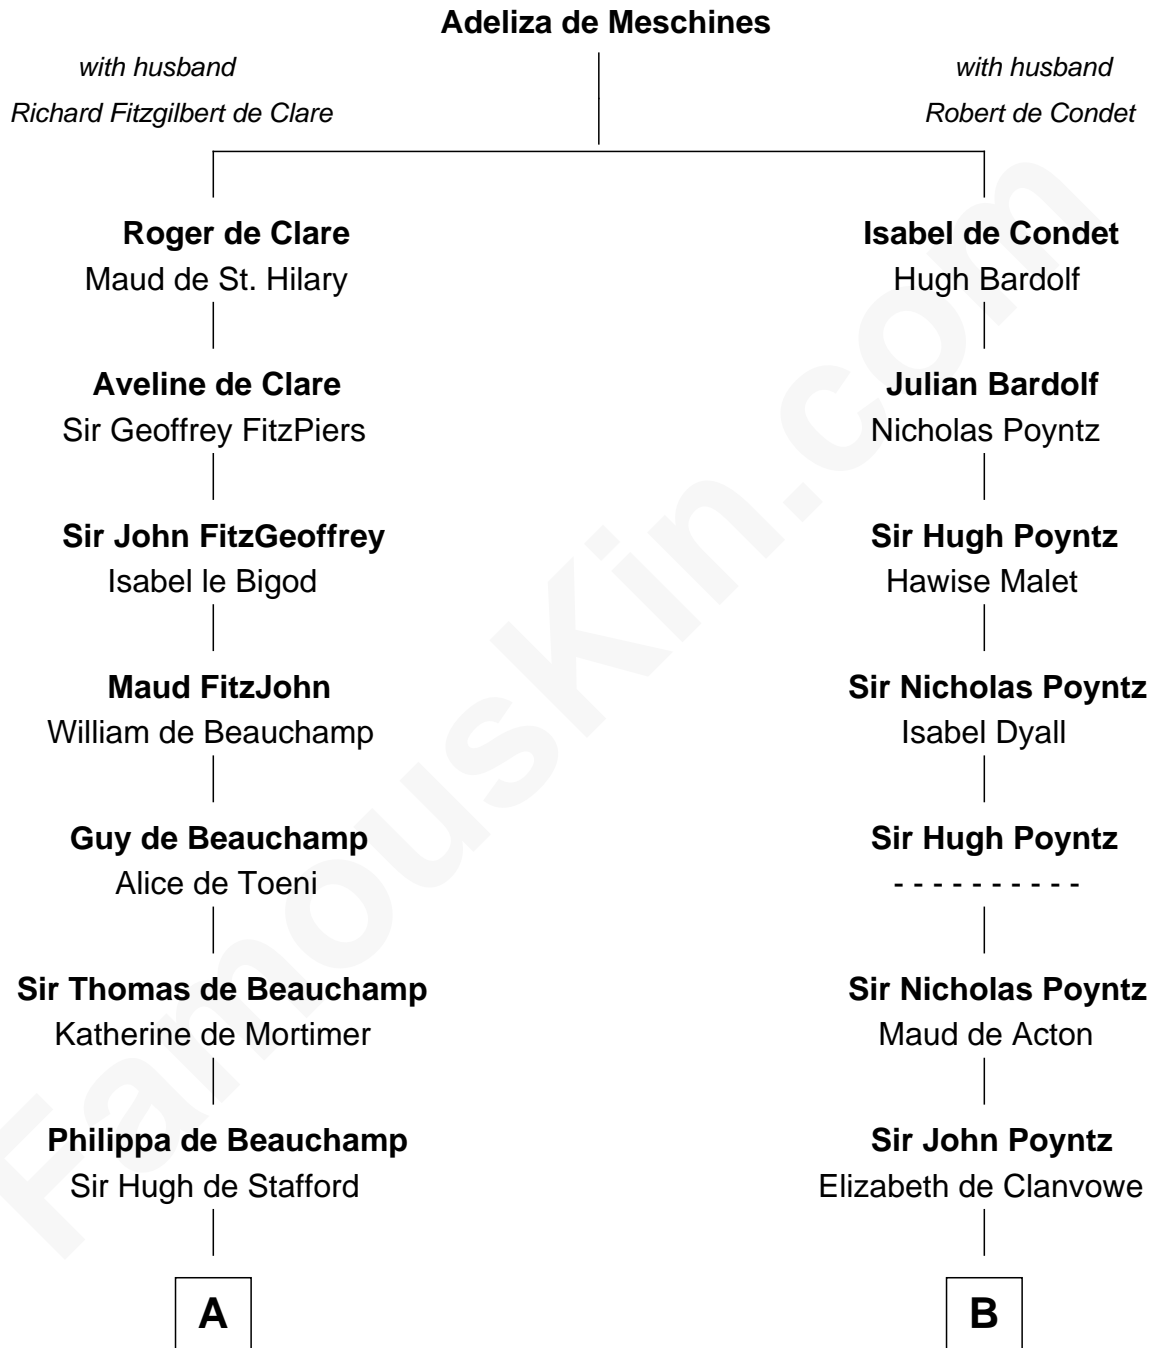

# FamousKin.com Relationship Chart of

**James Madison**

*4th U.S. President*

19th cousin of

**William Ellery**

*Signer of the Declaration of Independence*

**C**

**Rebecca Catlett**

Francis Conway

**Eleanor Rose Conway**

James Madison

**James Madison**

*4th U.S. President*

**D**

**Col. Job Almy**

Ann Lawton

**Elizabeth Almy**

William Ellery

**William Ellery**

*Signer of Declaration of Independence*

FamousKin.com