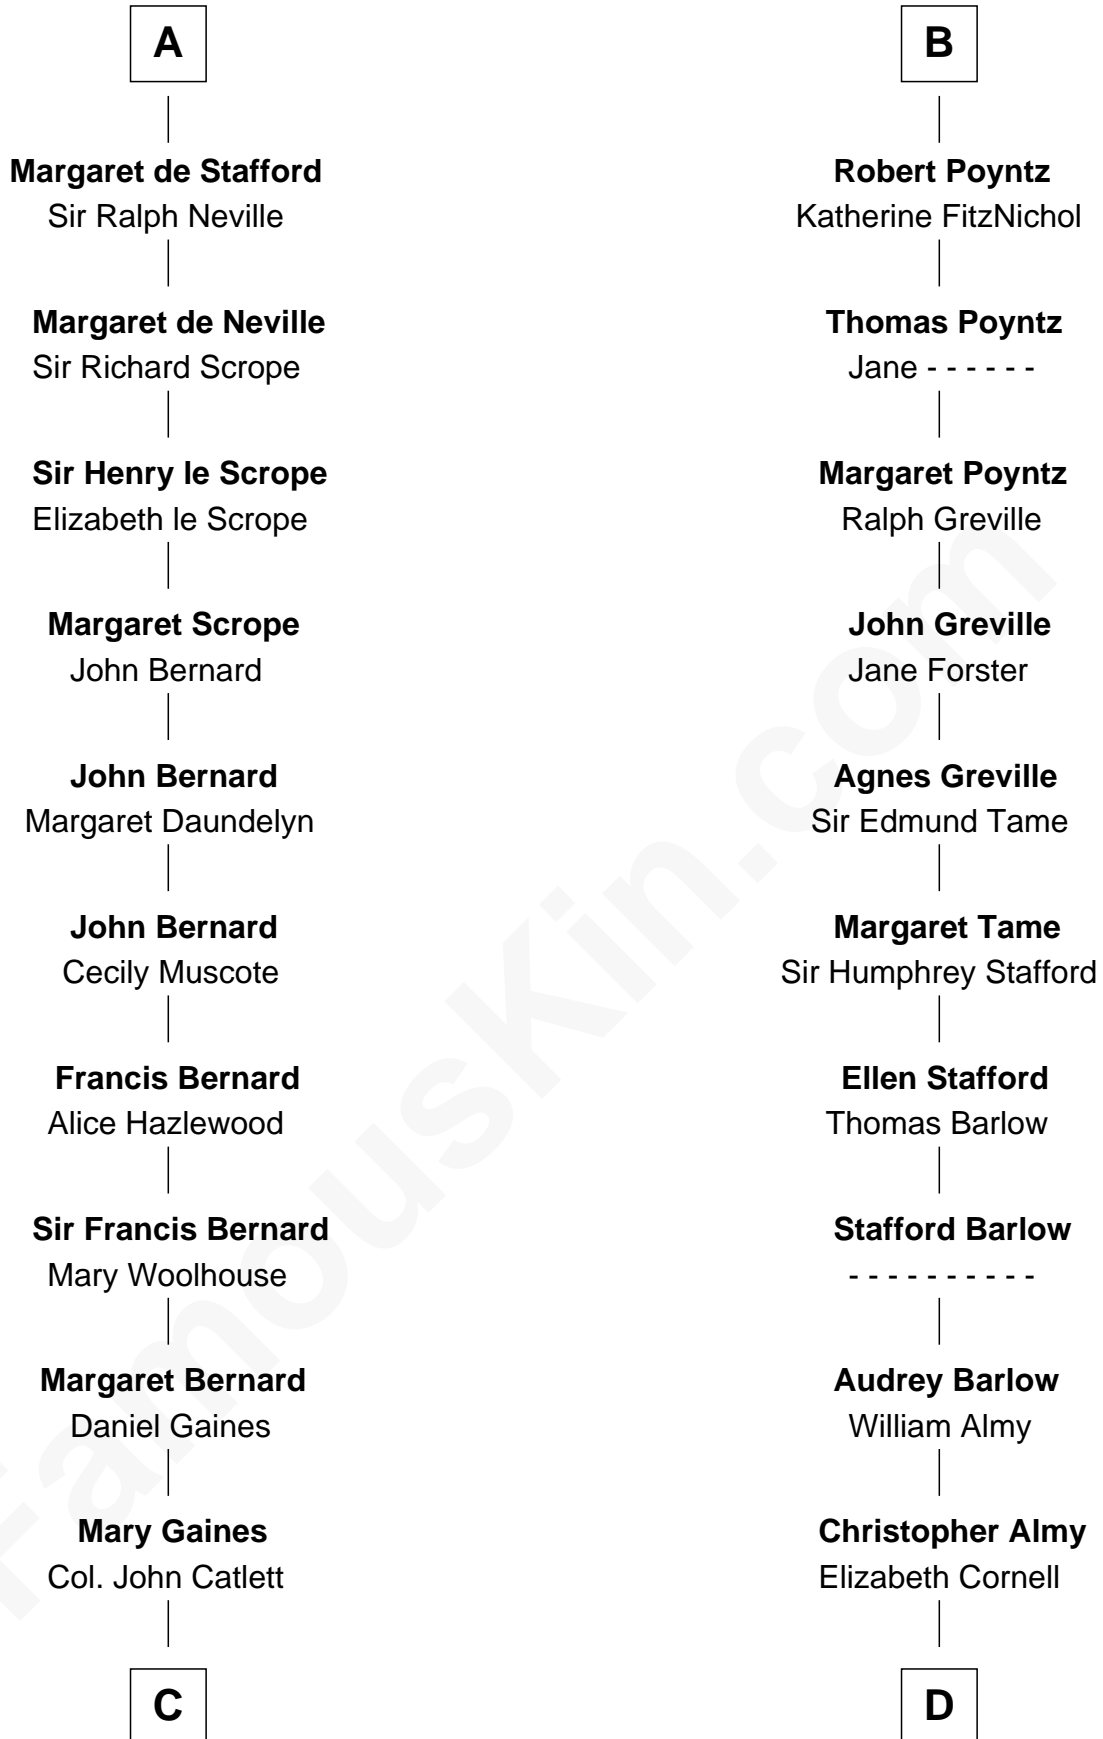

# FamousKin.com Relationship Chart of

**James Madison**

*4th U.S. President*

19th cousin of

**William Ellery**

*Signer of the Declaration of Independence*

**C**

**Rebecca Catlett**

Francis Conway

**Eleanor Rose Conway**

James Madison

**James Madison**

*4th U.S. President*

**D**

**Col. Job Almy**

Ann Lawton

**Elizabeth Almy**

William Ellery

**William Ellery**

*Signer of Declaration of Independence*

FamousKin.com