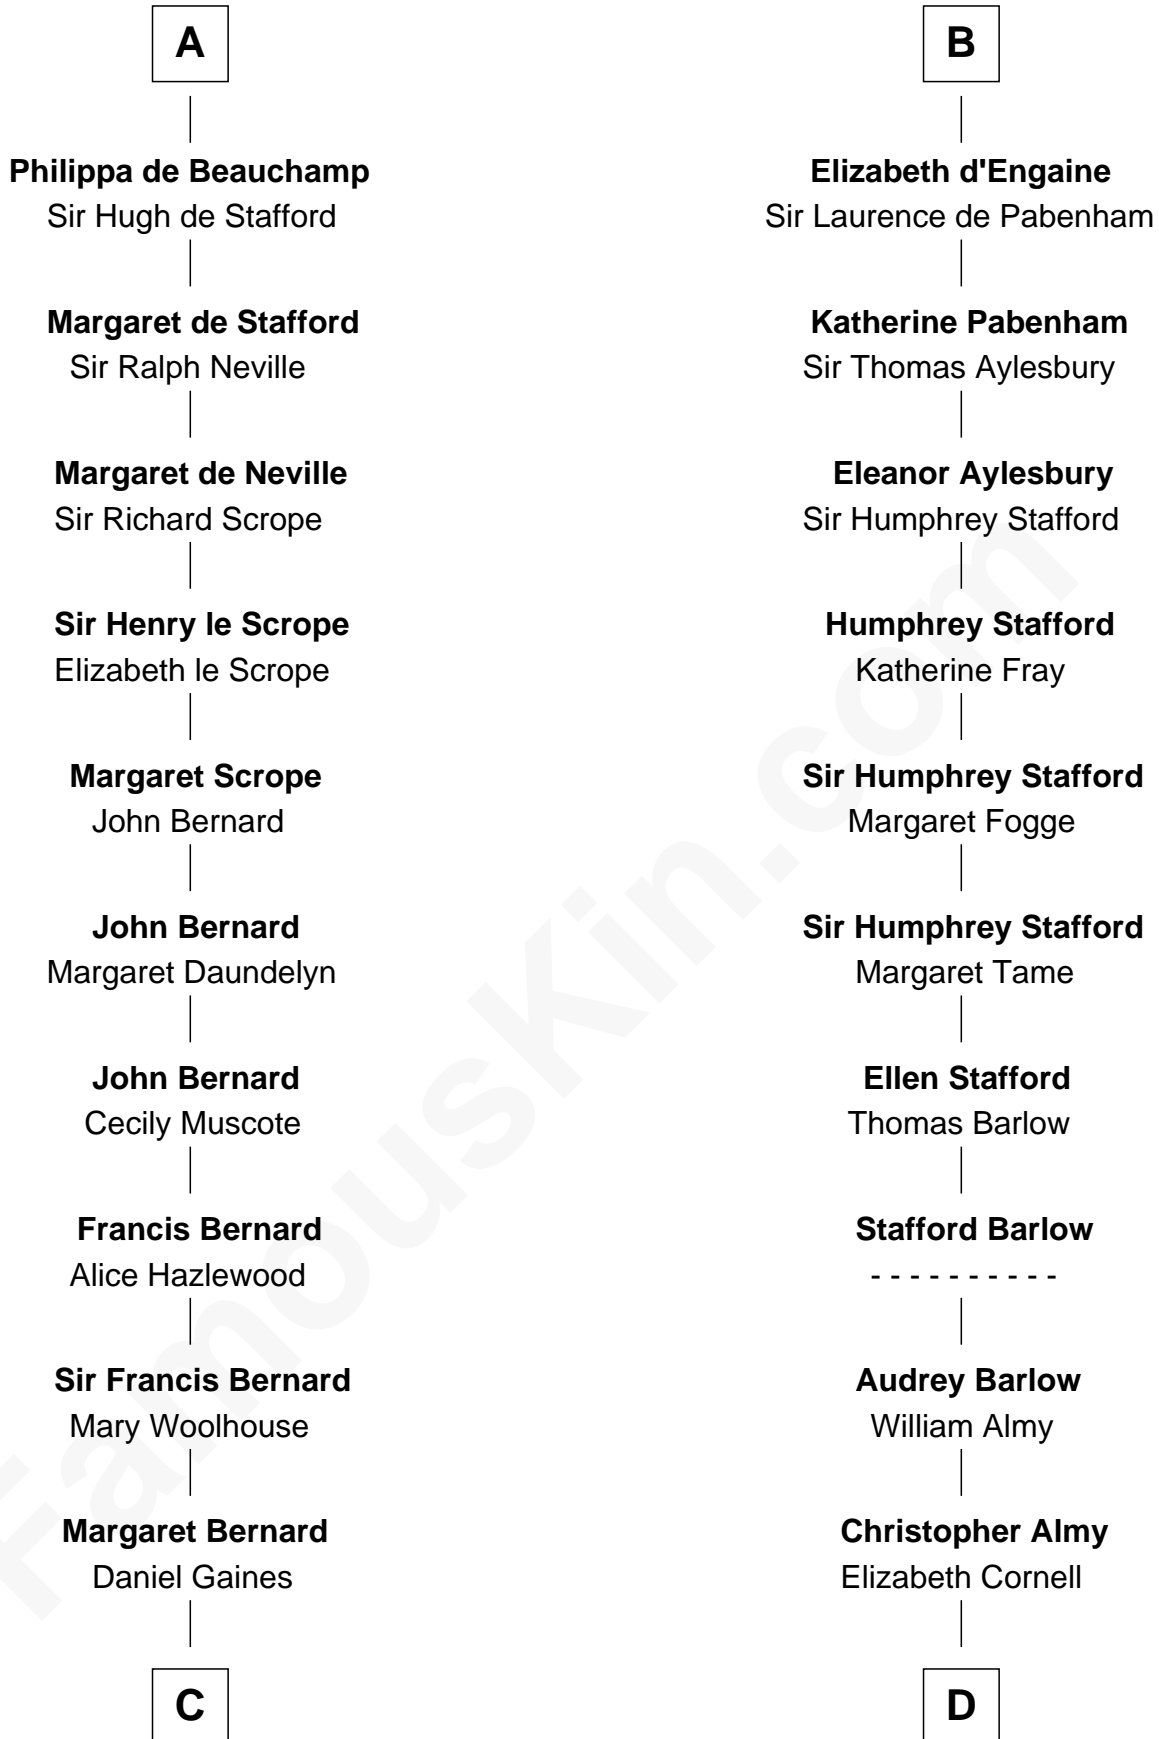

# FamousKin.com Relationship Chart of

**James Madison**

*4th U.S. President*

19th cousin 1 time removed of

**William Ellery**

*Signer of the Declaration of Independence*

**C**

**Mary Gaines**  
Col. John Catlett

**Rebecca Catlett**  
Francis Conway

**Eleanor Rose Conway**  
James Madison

**James Madison**  
*4th U.S. President*

**D**

**Col. Job Almy**  
Ann Lawton

**Elizabeth Almy**  
William Ellery

**William Ellery**  
*Signer of Declaration of Independence*