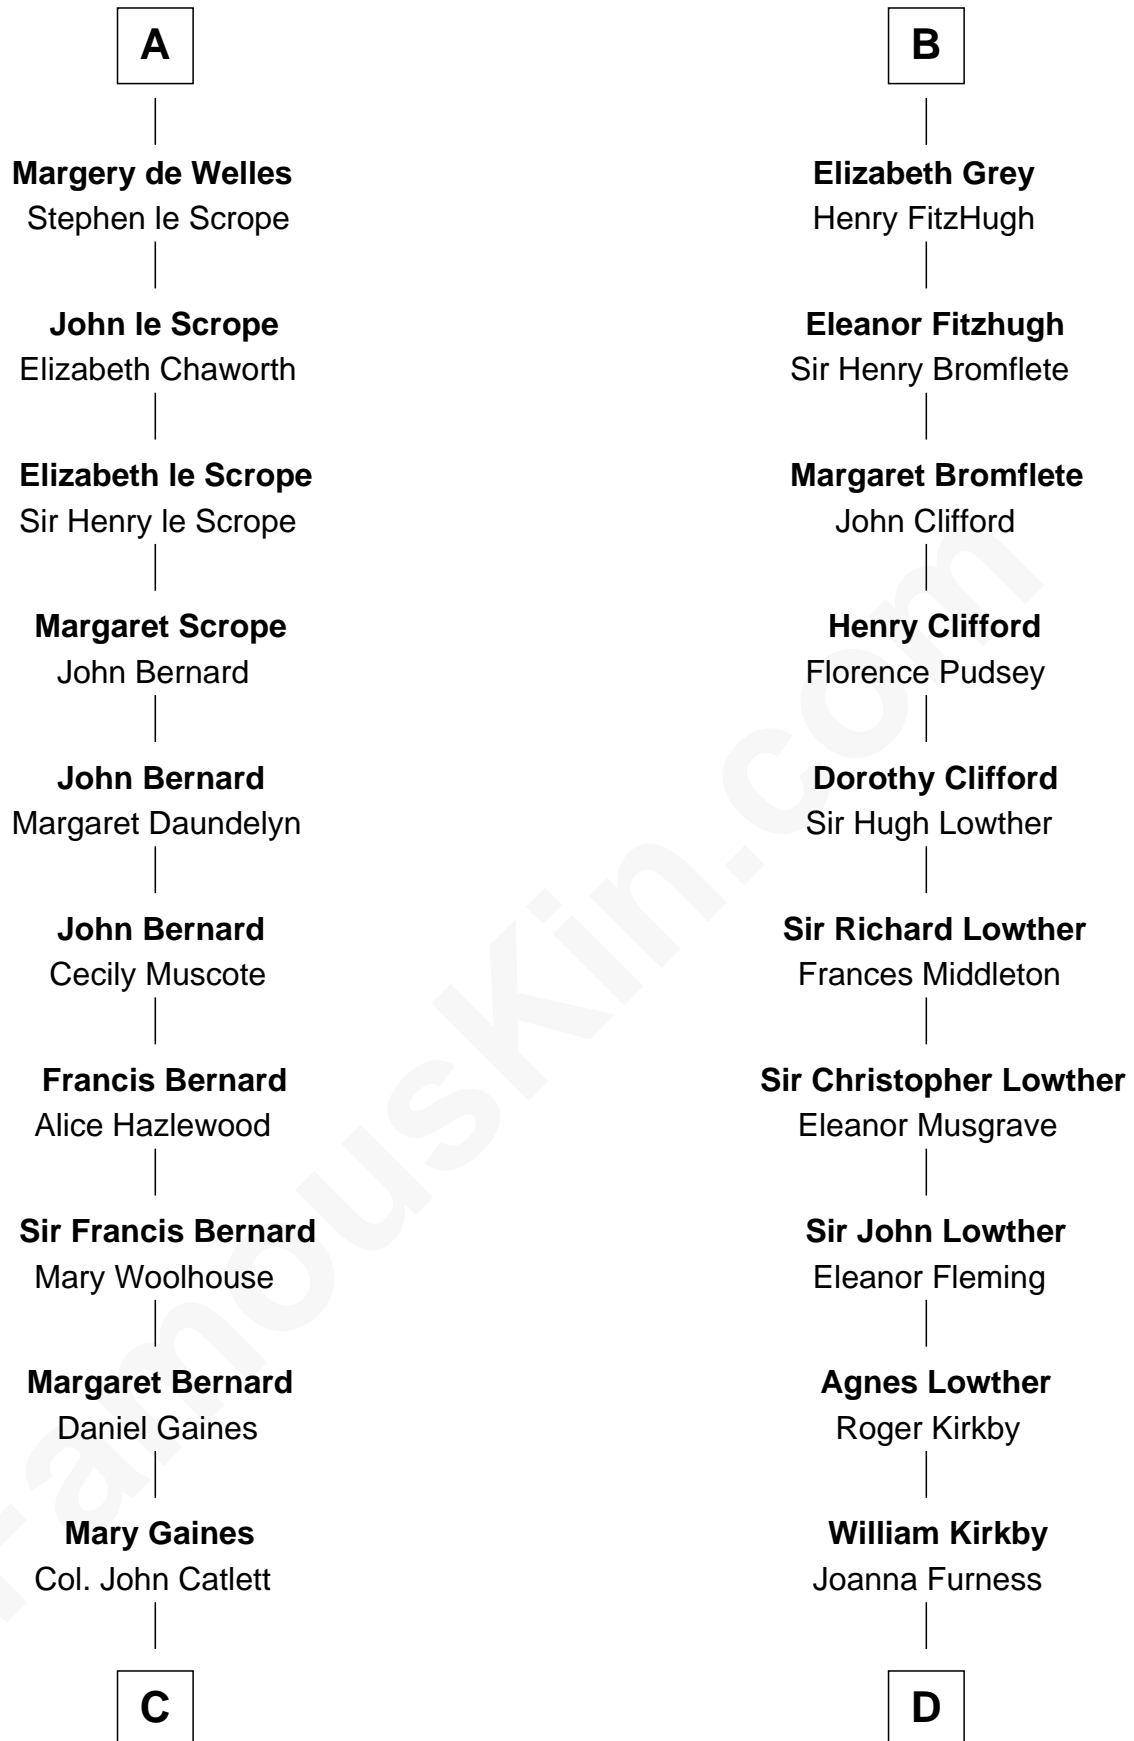

FamousKin.com Relationship Chart of

James Madison

4th U.S. President

19th cousin 1 time removed of

Fletcher Christian

Leader of the mutiny on the Bounty

Robert Fitzrichard

Maud de St. Liz

C

Rebecca Catlett

Francis Conway

Eleanor Rose Conway

James Madison

James Madison

4th U.S. President

D

Eleanor Kirkby

Humphrey Senhouse

Bridget Senhouse

John Christian

Charles Christian

Anne Dixon

Fletcher Christian

Leader of the mutiny on the Bounty