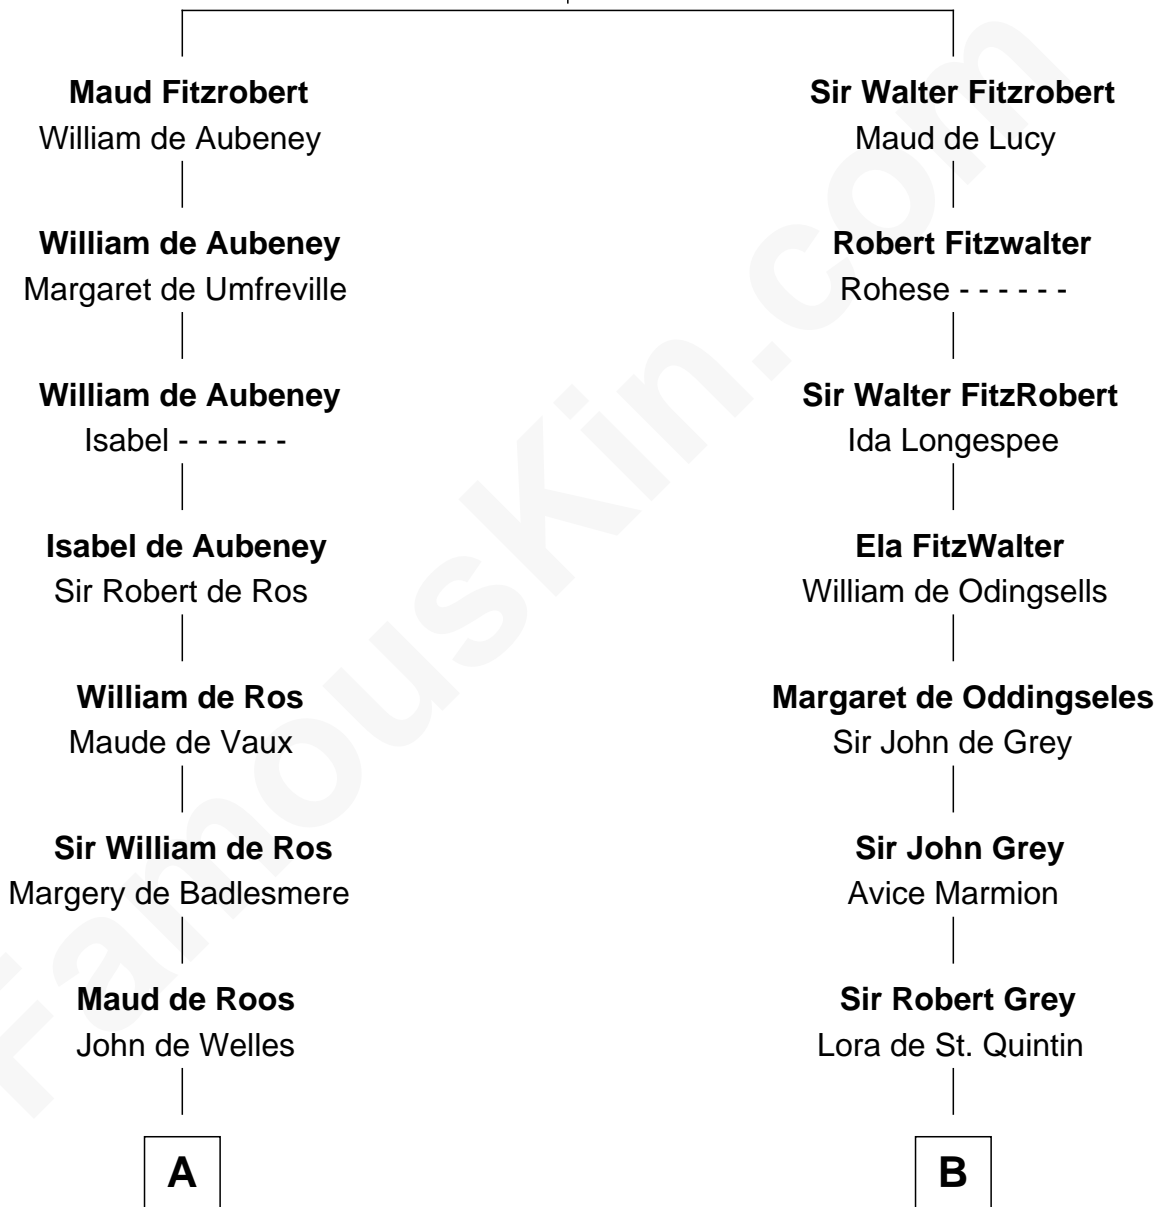

FamousKin.com Relationship Chart of

James Madison

4th U.S. President

19th cousin 1 time removed of

Fletcher Christian

Leader of the mutiny on the Bounty

Robert Fitzrichard

Maud de St. Liz

C

Rebecca Catlett

Francis Conway

Eleanor Rose Conway

James Madison

James Madison

4th U.S. President

D

Eleanor Kirkby

Humphrey Senhouse

Bridget Senhouse

John Christian

Charles Christian

Anne Dixon

Fletcher Christian

Leader of the mutiny on the Bounty