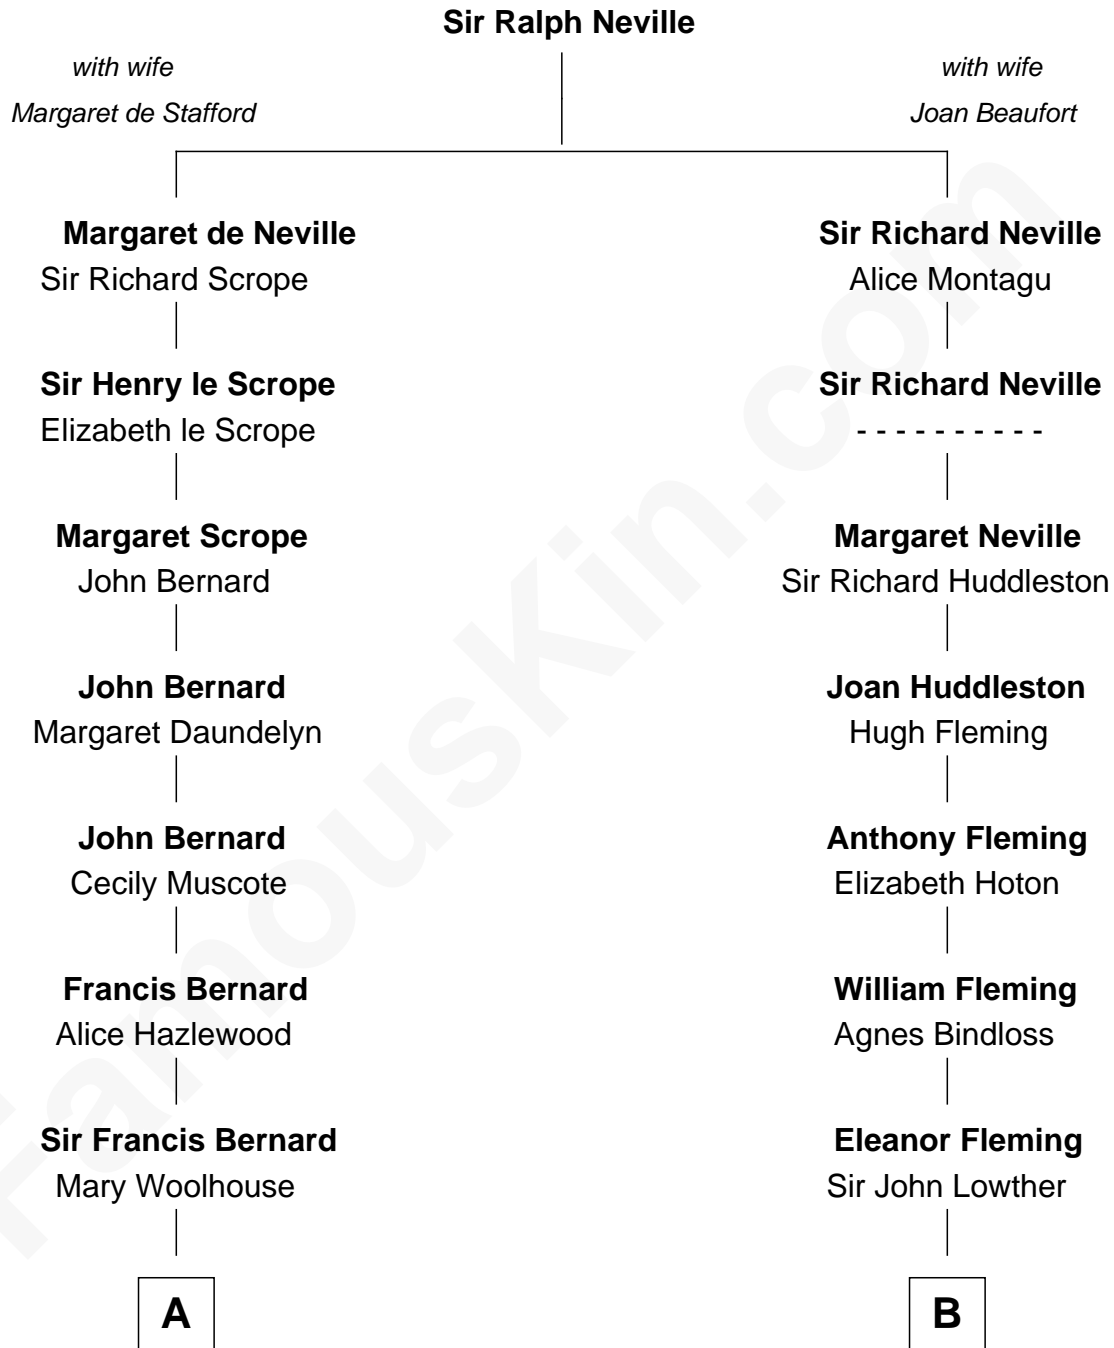

FamousKin.com Relationship Chart of

James Madison

4th U.S. President

11th cousin 1 time removed of

Fletcher Christian

Leader of the mutiny on the Bounty

A

Margaret Bernard

Daniel Gaines

Mary Gaines

Col. John Catlett

Rebecca Catlett

Francis Conway

Eleanor Rose Conway

James Madison

James Madison

4th U.S. President

B

Agnes Lowther

Roger Kirkby

William Kirkby

Joanna Furness

Eleanor Kirkby

Humphrey Senhouse