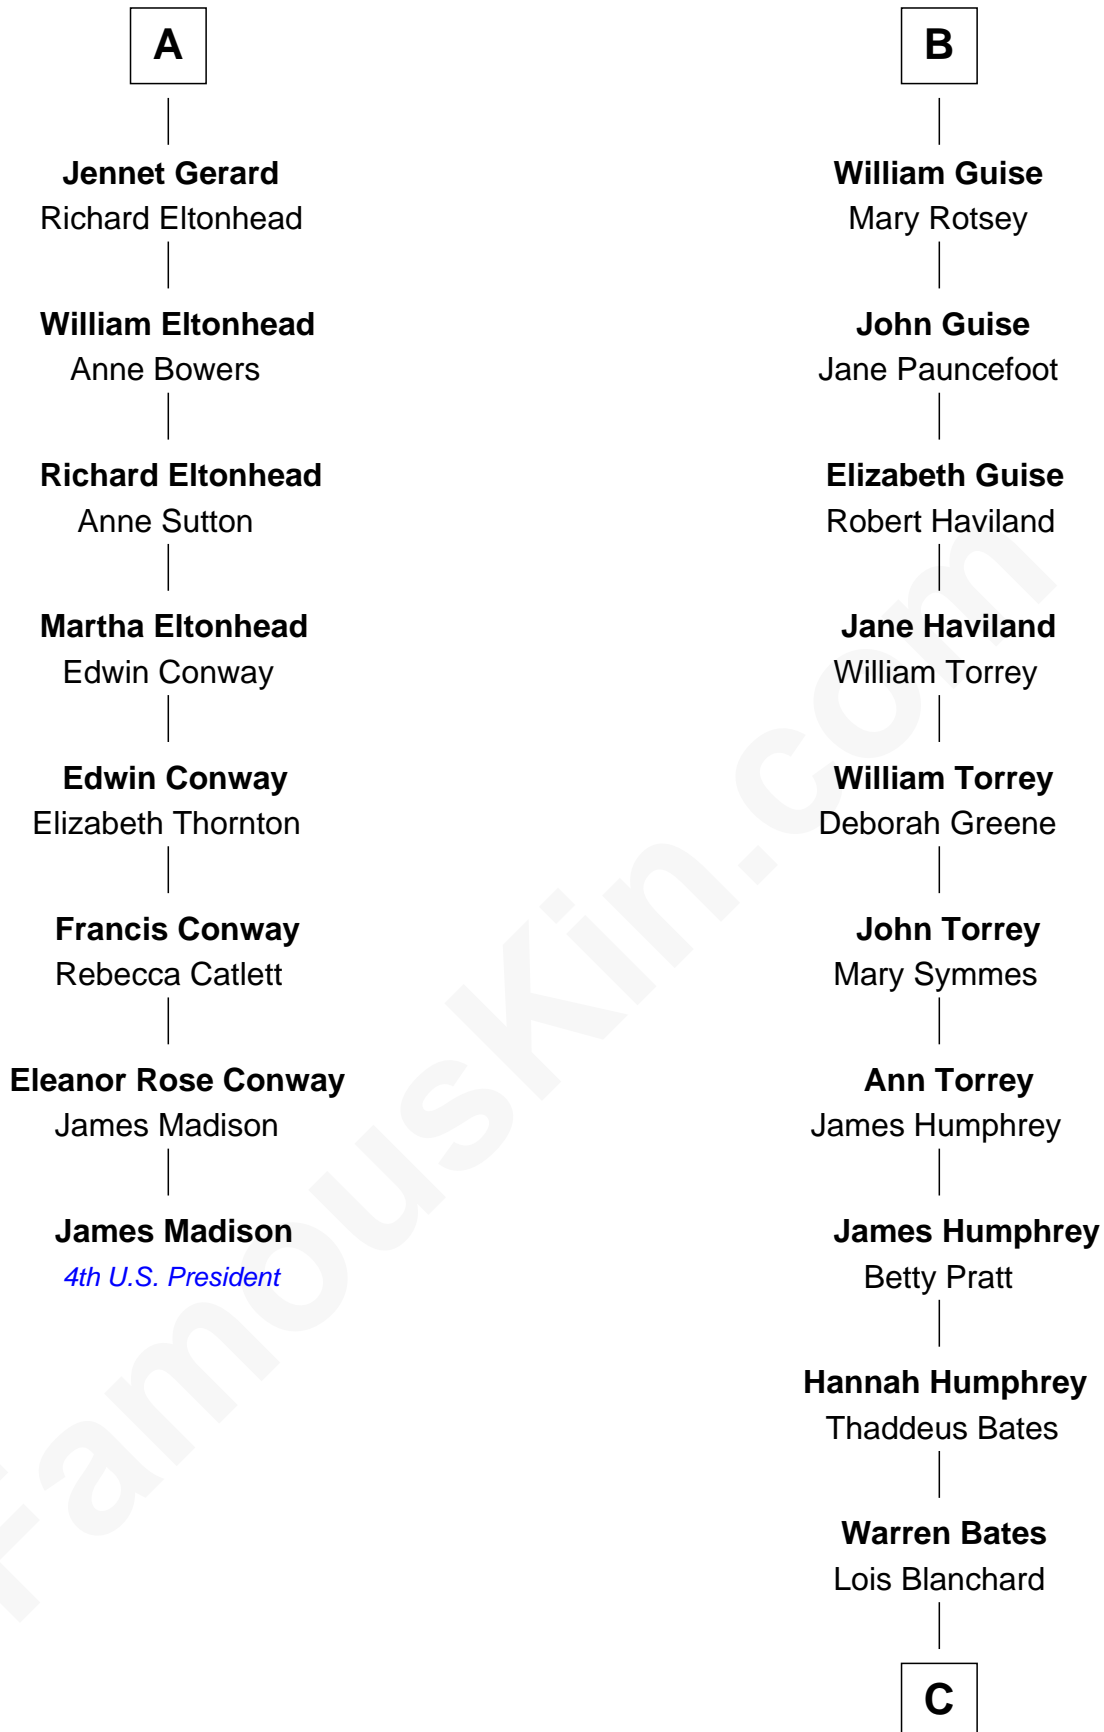

FamousKin.com Relationship Chart of

James Madison

4th U.S. President

14th cousin 7 times removed of

Hal Holbrook

TV and Movie Actor

Henry Plantagenet

Maud de Chaworth

Katherine Percy

Anne Grey

Sir John Grey

Probable

Tacy Grey

John Guise

B

C

Jane White Bates

Allen Vining

Lois Bates Vining

George Holbrook

Allen Vining Holbrook

Minnie Alberta Rowe

Harold Rowe Holbrook

Aileen R. Davenport