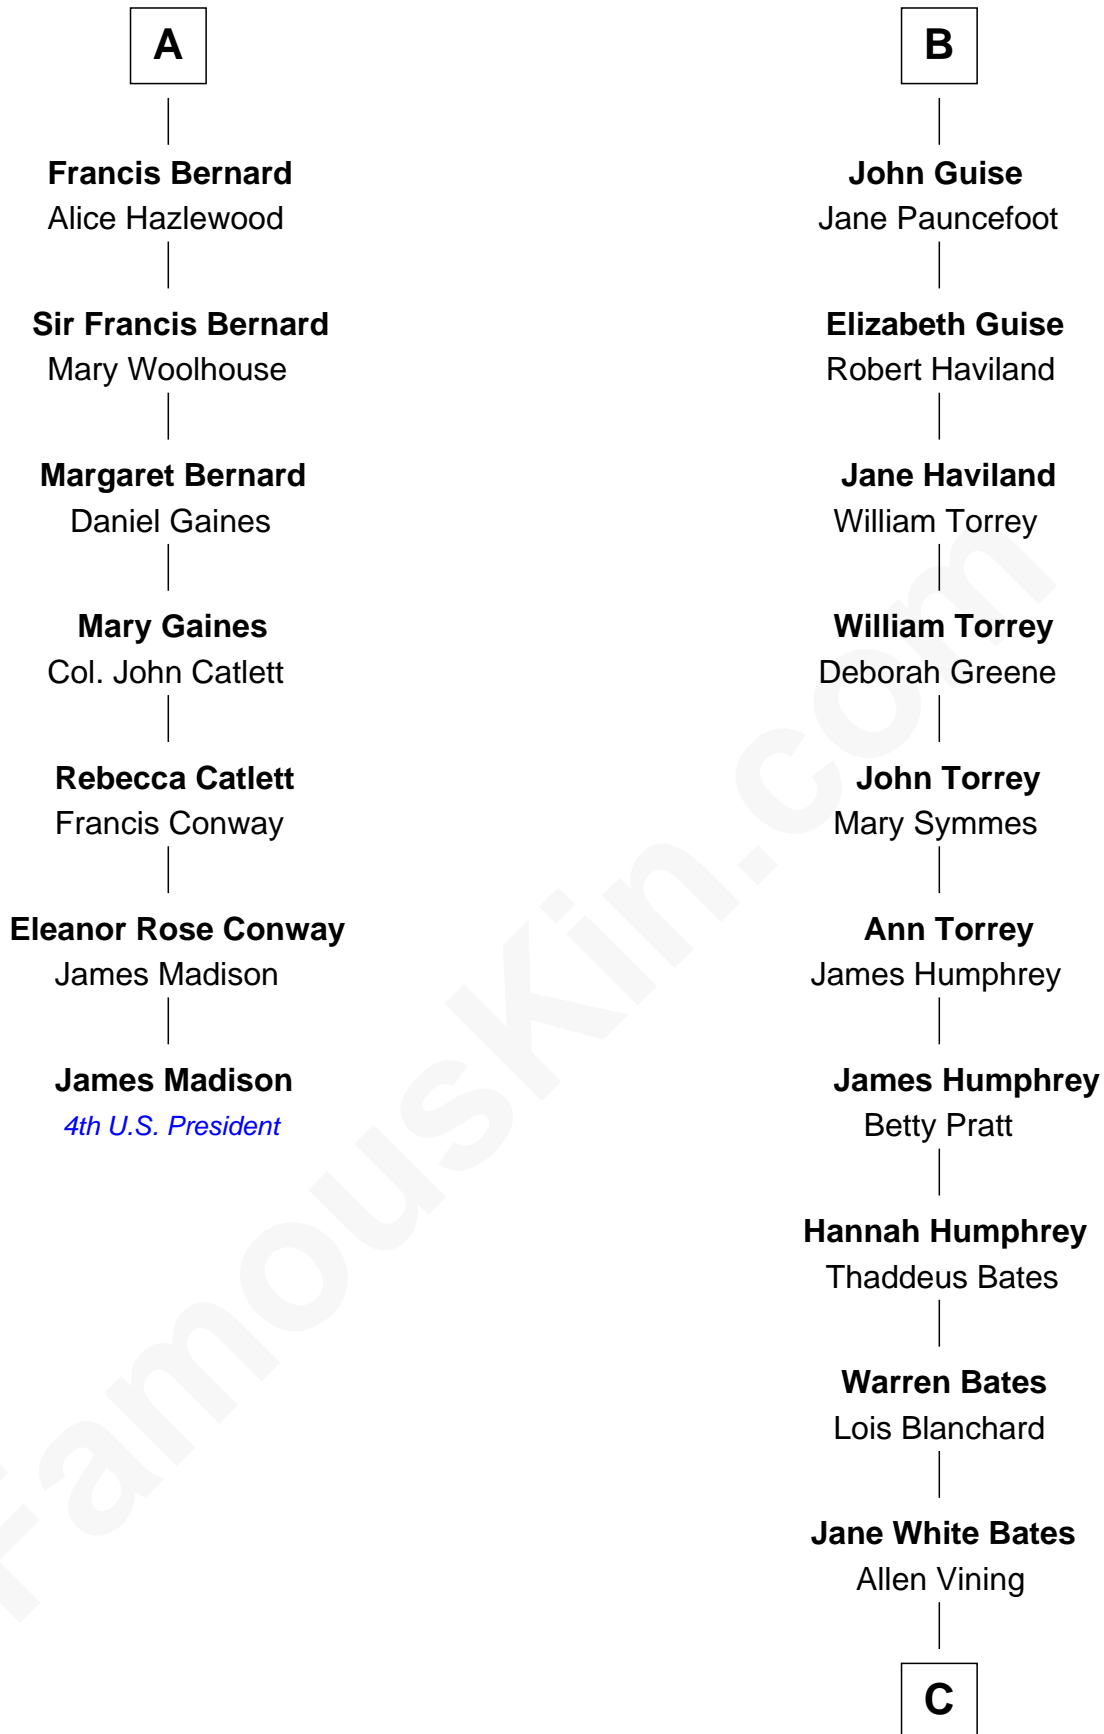

FamousKin.com Relationship Chart of

James Madison

4th U.S. President

13th cousin 7 times removed of

Hal Holbrook

TV and Movie Actor

Sir William de Ros
Margery de Badlesmere

C

Lois Bates Vining

George Holbrook

Allen Vining Holbrook

Minnie Alberta Rowe

Harold Rowe Holbrook

Aileen R. Davenport

Hal Holbrook

TV and Movie Actor