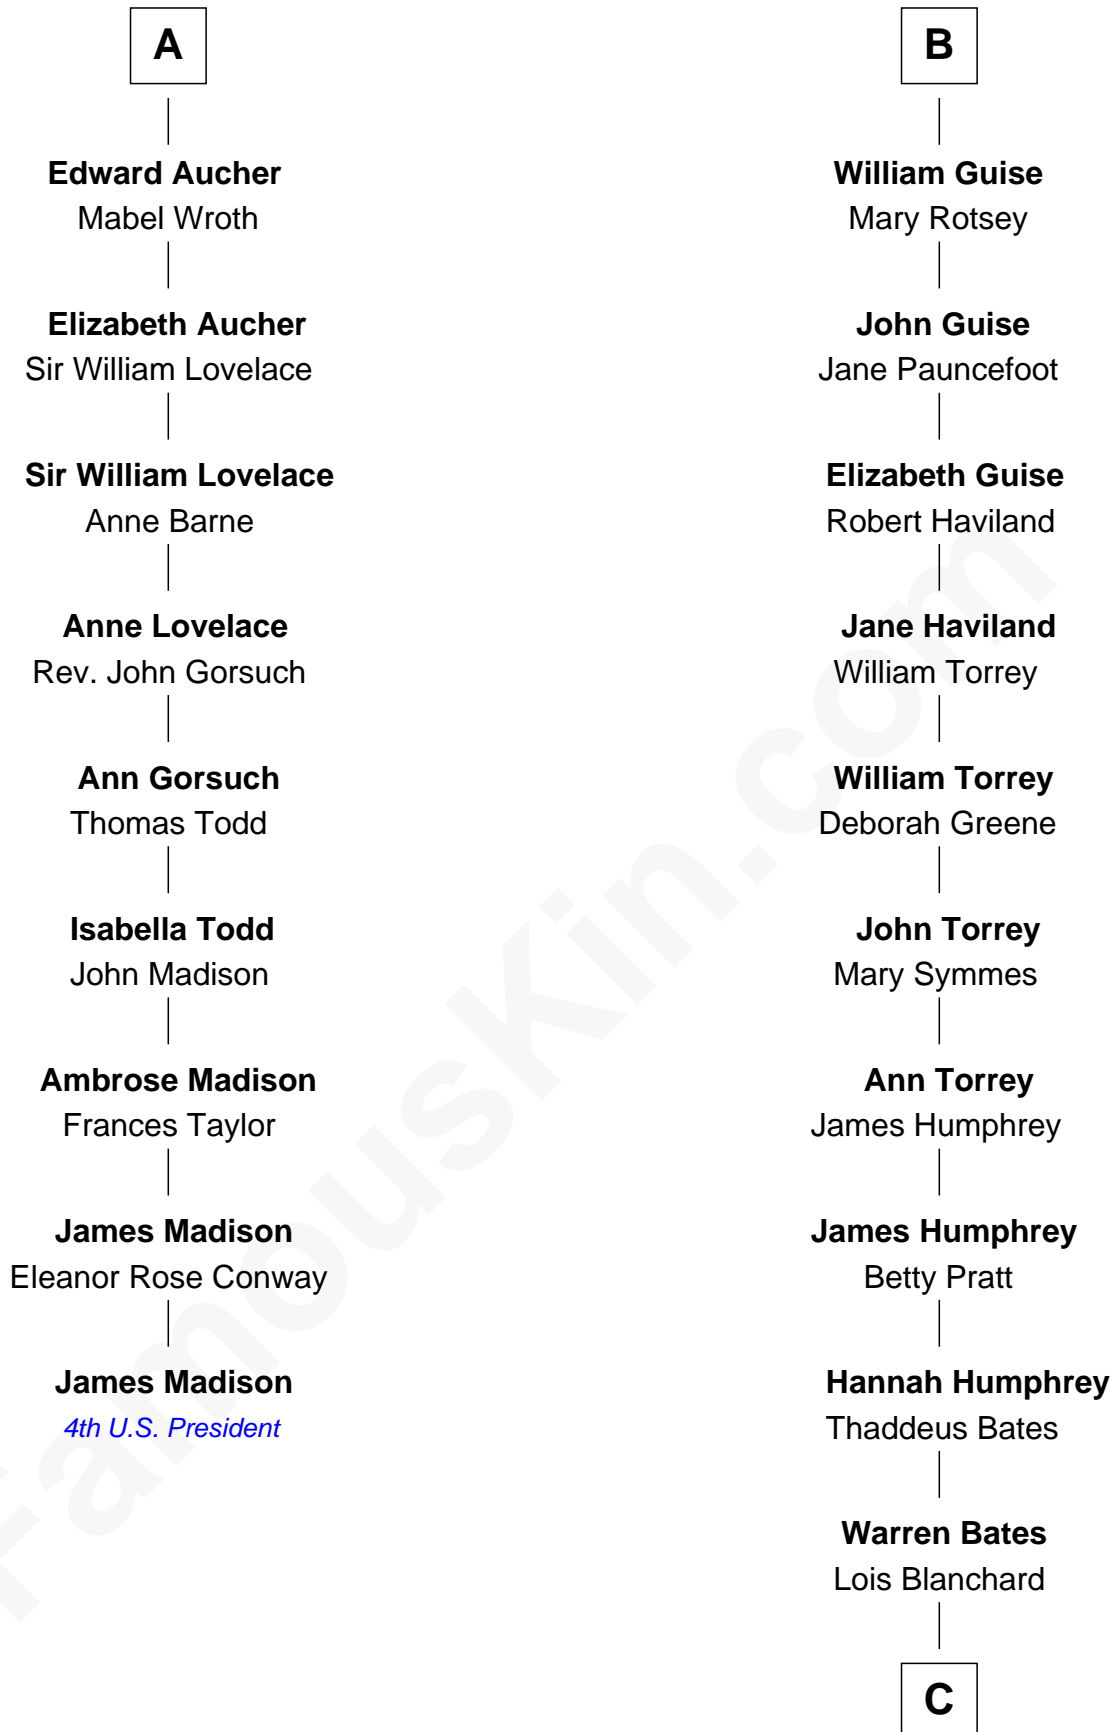

FamousKin.com Relationship Chart of

James Madison

4th U.S. President

15th cousin 6 times removed of

Hal Holbrook

TV and Movie Actor

William de Montagu
Katherine de Grandison

Sibyl de Montagu
Sir Edmund Fitzalan

Philippe Fitzalan
Sir Richard Sergeaux

Philippa Sergeaux
Sir Robert Pashley

Anne Pashley
Edward Tyrrell

Philippa Tyrrell
Thomas Cornwallis

Sir William Cornwallis
Elizabeth Stanford

Affra Cornwallis
Sir Anthony Aucher

A

Philippa de Montagu
Sir Roger de Mortimer

Edmund Mortimer
Philippa Plantagenet

Elizabeth Mortimer
Sir Henry Percy

Sir Henry Percy
Eleanor Neville

Katherine Percy
Sir Edmund Grey

Anne Grey
Sir John Grey

Probable

Tacy Grey
John Guise

B

C

Jane White Bates

Allen Vining

Lois Bates Vining

George Holbrook

Allen Vining Holbrook