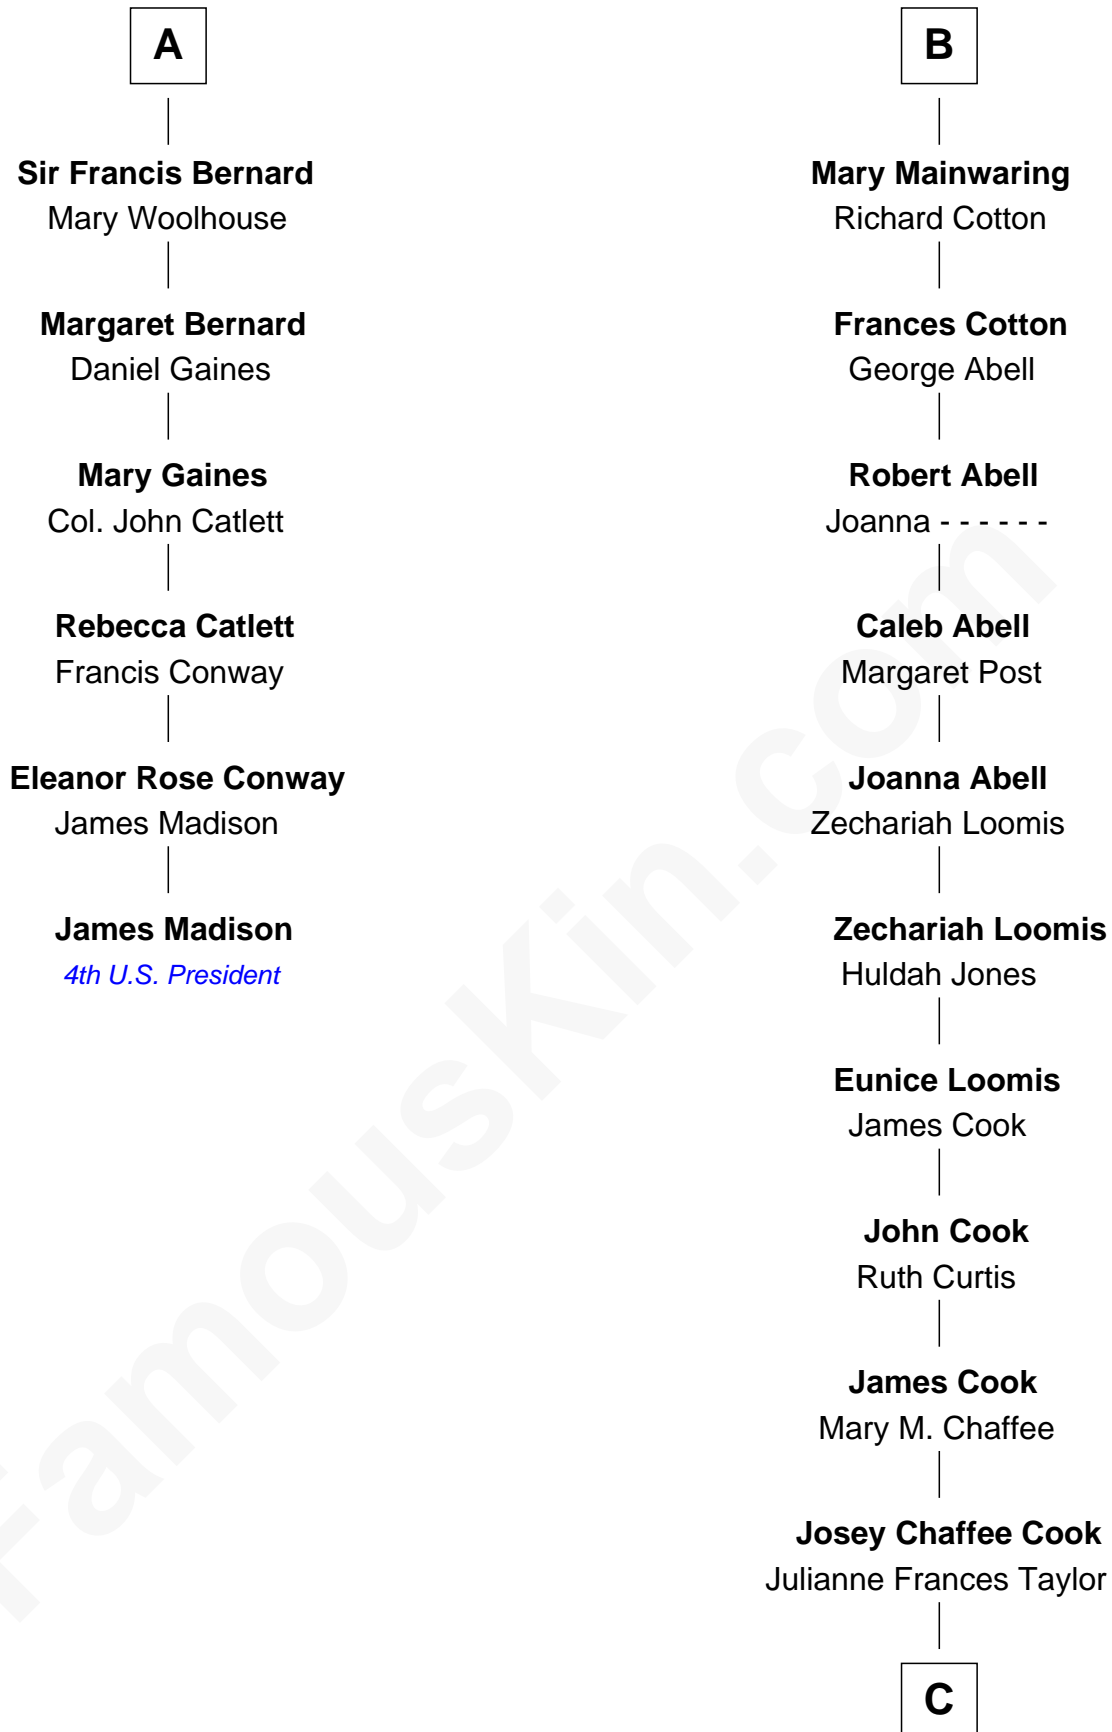

FamousKin.com Relationship Chart of

James Madison

4th U.S. President

12th cousin 8 times removed of

Amber Stevens West

TV and Movie Actress

John de Welles

Maud de Roos

Margery de Welles

Stephen le Scrope

John le Scrope

Elizabeth Chaworth

Elizabeth le Scrope

Sir Henry le Scrope

Margaret Scrope

John Bernard

John Bernard

Margaret Daundelyn

John Bernard

Cecily Muscote

Francis Bernard

Alice Hazlewood

A

Anne de Welles

Sir Robert Corbet

Dorothy Corbet

Sir Richard Mainwaring

Sir Arthur Mainwaring

Margaret Mainwaring

B

C

Frances Jemima Cook