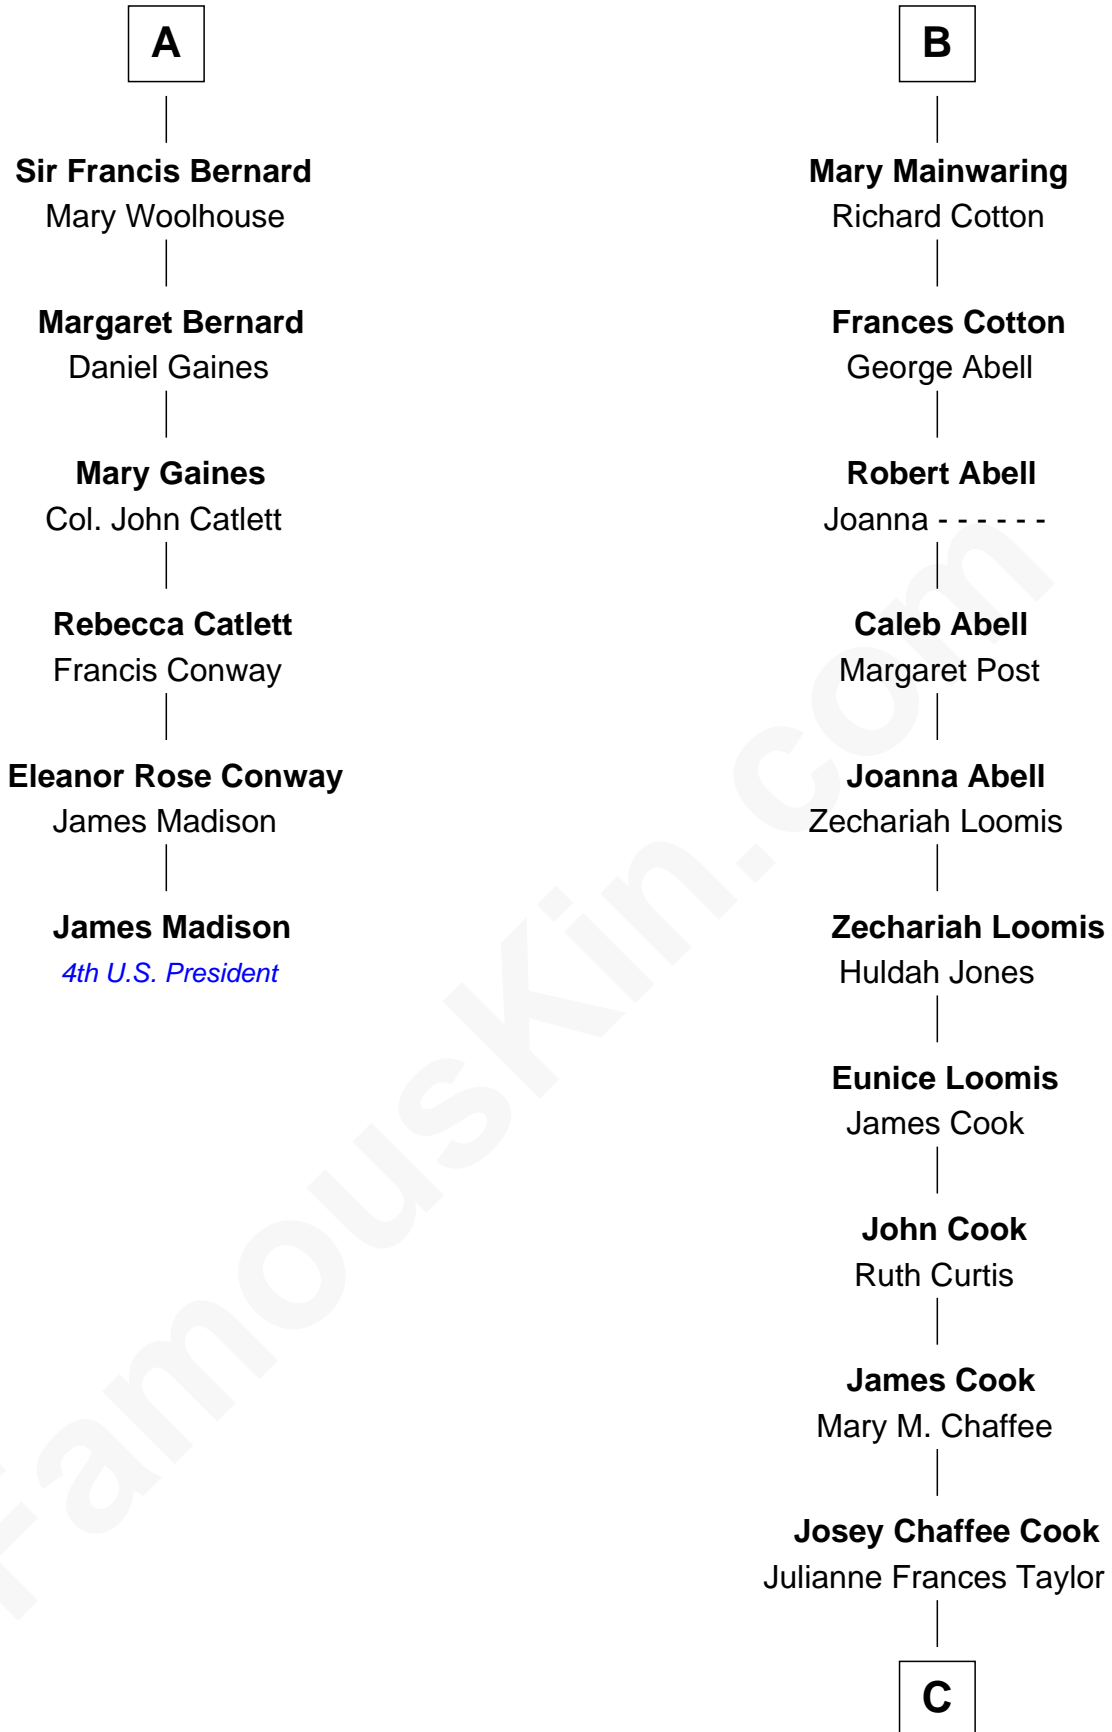

FamousKin.com Relationship Chart of

James Madison

4th U.S. President

12th cousin 7 times removed of

Shadoe Stevens

Radio Disc Jockey

John de Welles

Maud de Roos

Margery de Welles

Stephen le Scrope

John le Scrope

Elizabeth Chaworth

Elizabeth le Scrope

Sir Henry le Scrope

Margaret Scrope

John Bernard

Sir Robert Corbet

Dorothy Corbet

Sir Richard Mainwaring

Sir Arthur Mainwaring

Margaret Mainwaring

B

C

Frances Jemima Cook