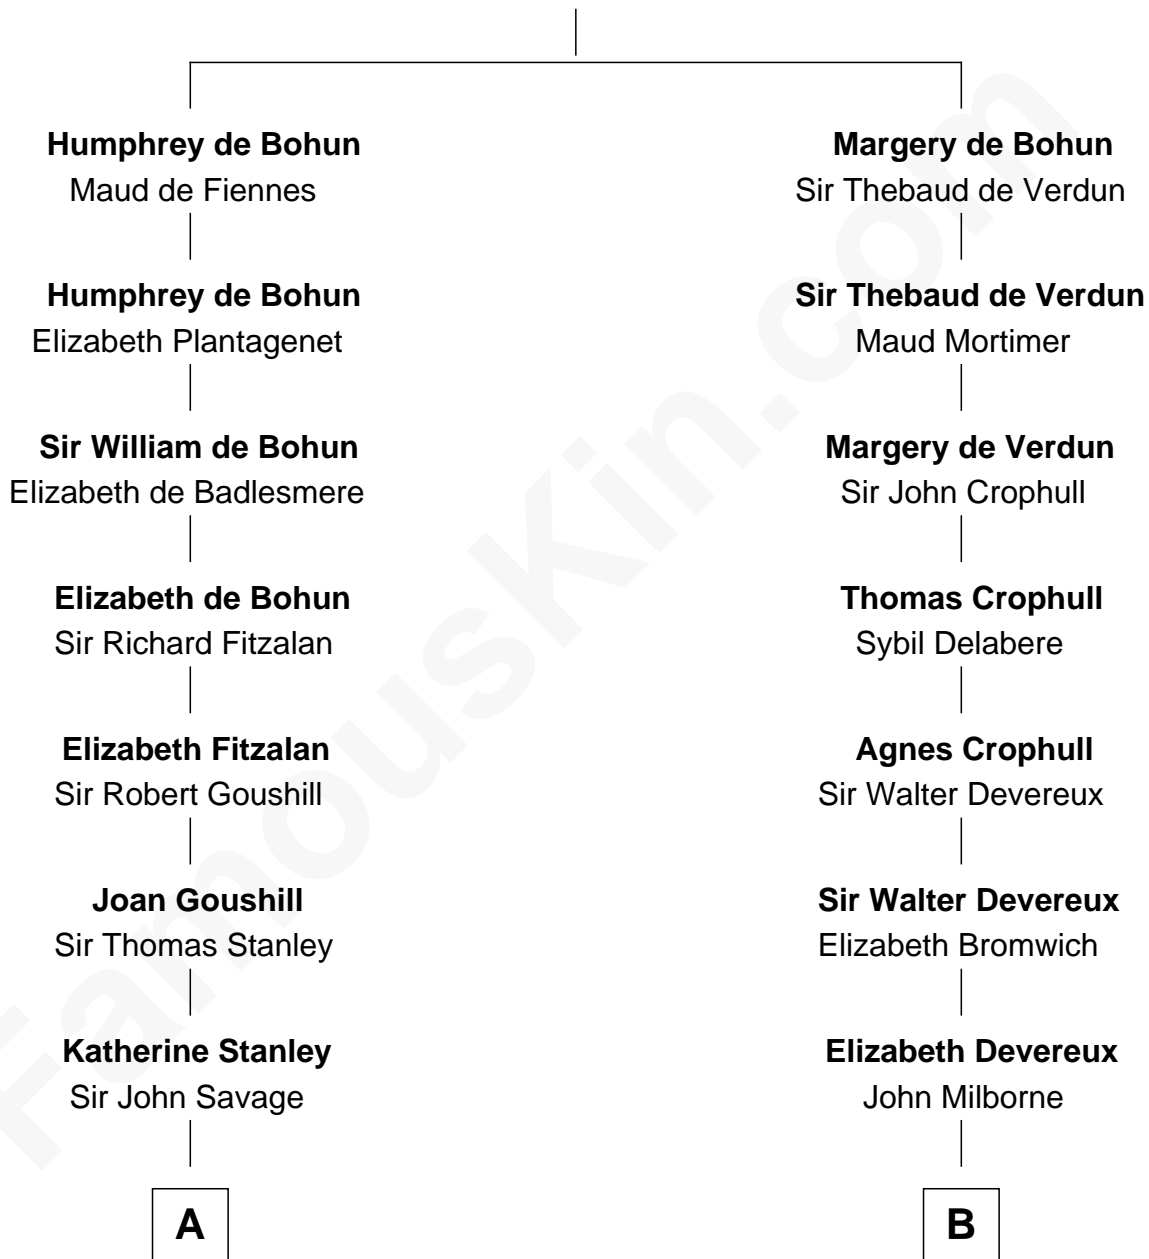

FamousKin.com Relationship Chart of

James Madison

4th U.S. President

16th cousin 1 time removed of

Button Gwinnett

Signer of the Declaration of Independence

Sir Humphrey de Bohun

Eleanor de Braiose

A

Dulcia Savage
Sir Henry Bold

Maud Bold
Thomas Gerard

Jennet Gerard
Richard Eltonhead

William Eltonhead
Anne Bowers

Richard Eltonhead
Anne Sutton

Martha Eltonhead
Edwin Conway

Edwin Conway
Elizabeth Thornton

Francis Conway
Rebecca Catlett

Eleanor Rose Conway
James Madison

James Madison
4th U.S. President

B

Simon Milborne
Jane Baskerville

Anne Milborne
William Rudhall

Elizabeth Rudhall
William Hugford

John Hugford
Elizabeth Fettiplace