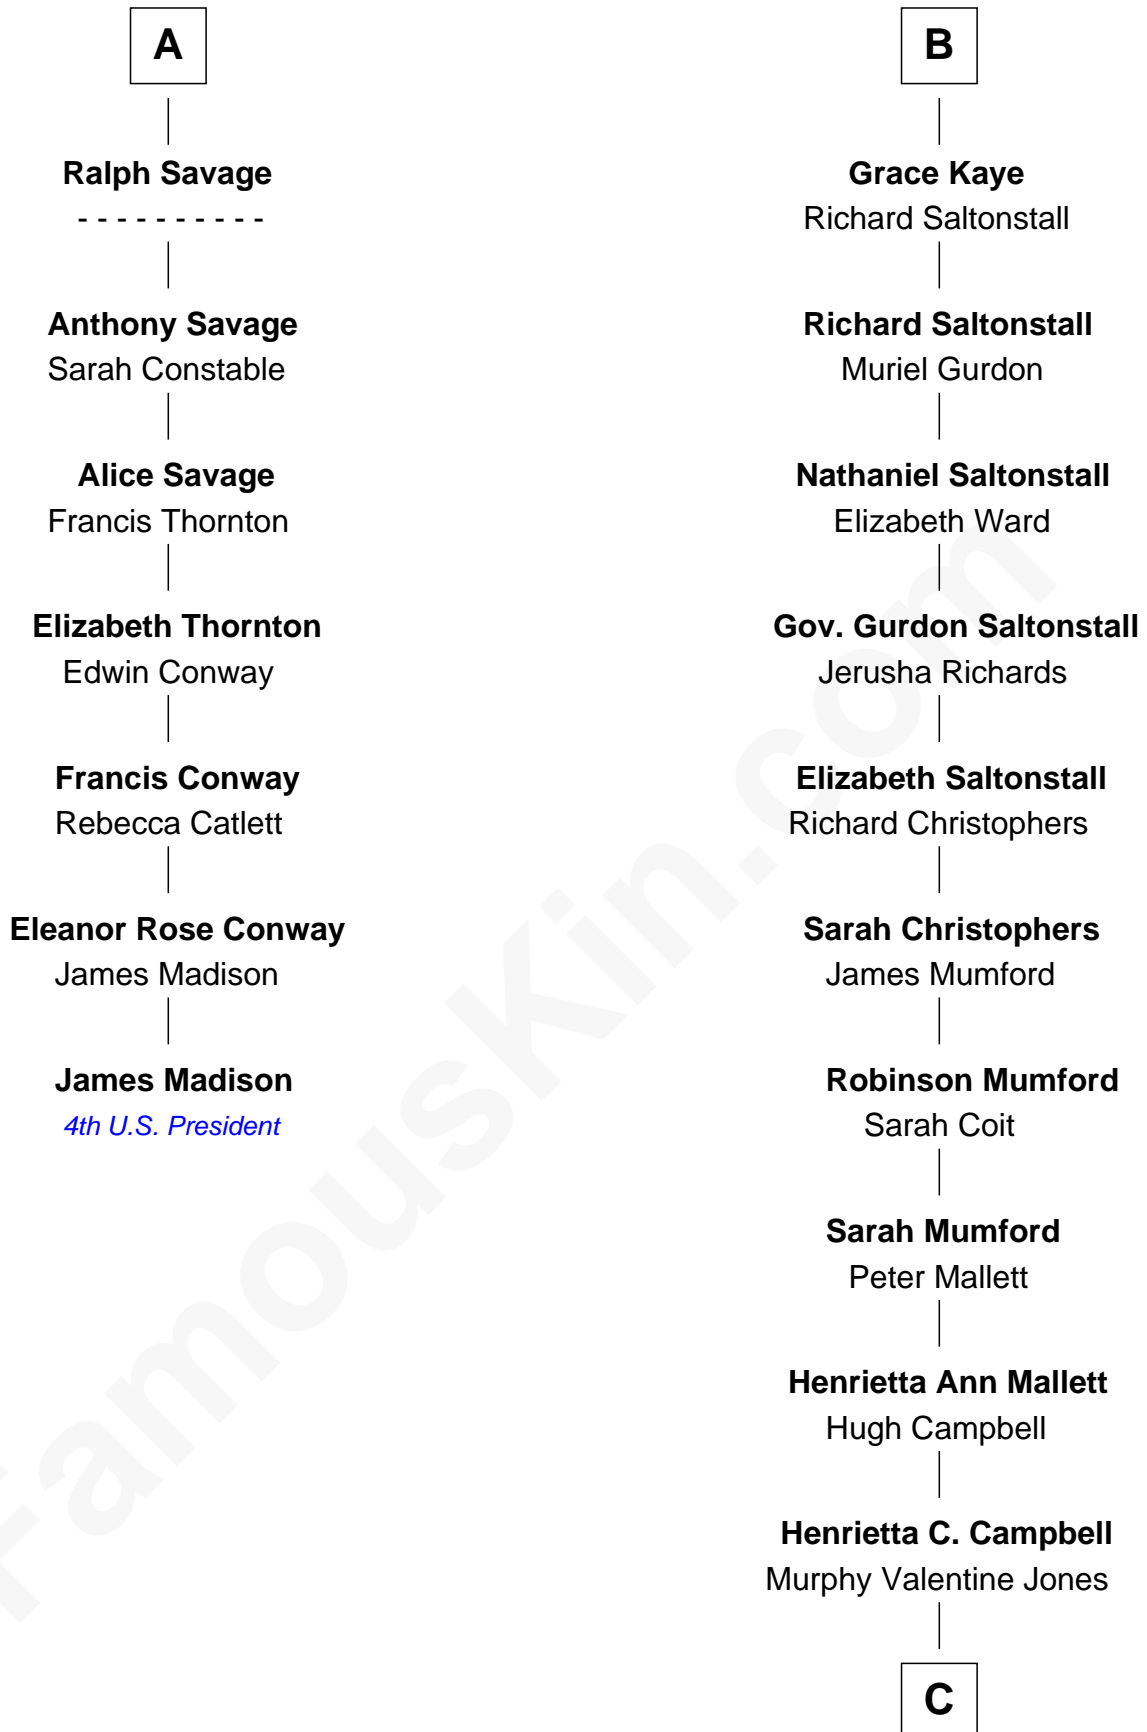

# FamousKin.com Relationship Chart of

**James Madison**

*4th U.S. President*

13th cousin 6 times removed of

**Angela Y. Davis**

*Civil Rights Activist and former Black Panther*

**Sir Thomas Aylesbury**

Katherine Pabenham

**Anne Lygon**

Sir Christopher Savage

**Francis Savage**

Anne Sheldon

**Walter Savage**

Elizabeth Hall

**A**

**Isabel Aylesbury**

Sir Thomas Chaworth

**Elizabeth Chaworth**

Sir William FitzWilliam

**Isabel FitzWilliam**

Richard Wentworth

**Matthew Wentworth**

Elizabeth Woodruffe

**Beatrice Wentworth**

Arthur Kaye

**John Kaye**

Dorothy Mauleverer

**Robert Kaye**

Anne Flower

**B**

**C**

**Murphy Renchor Jones**