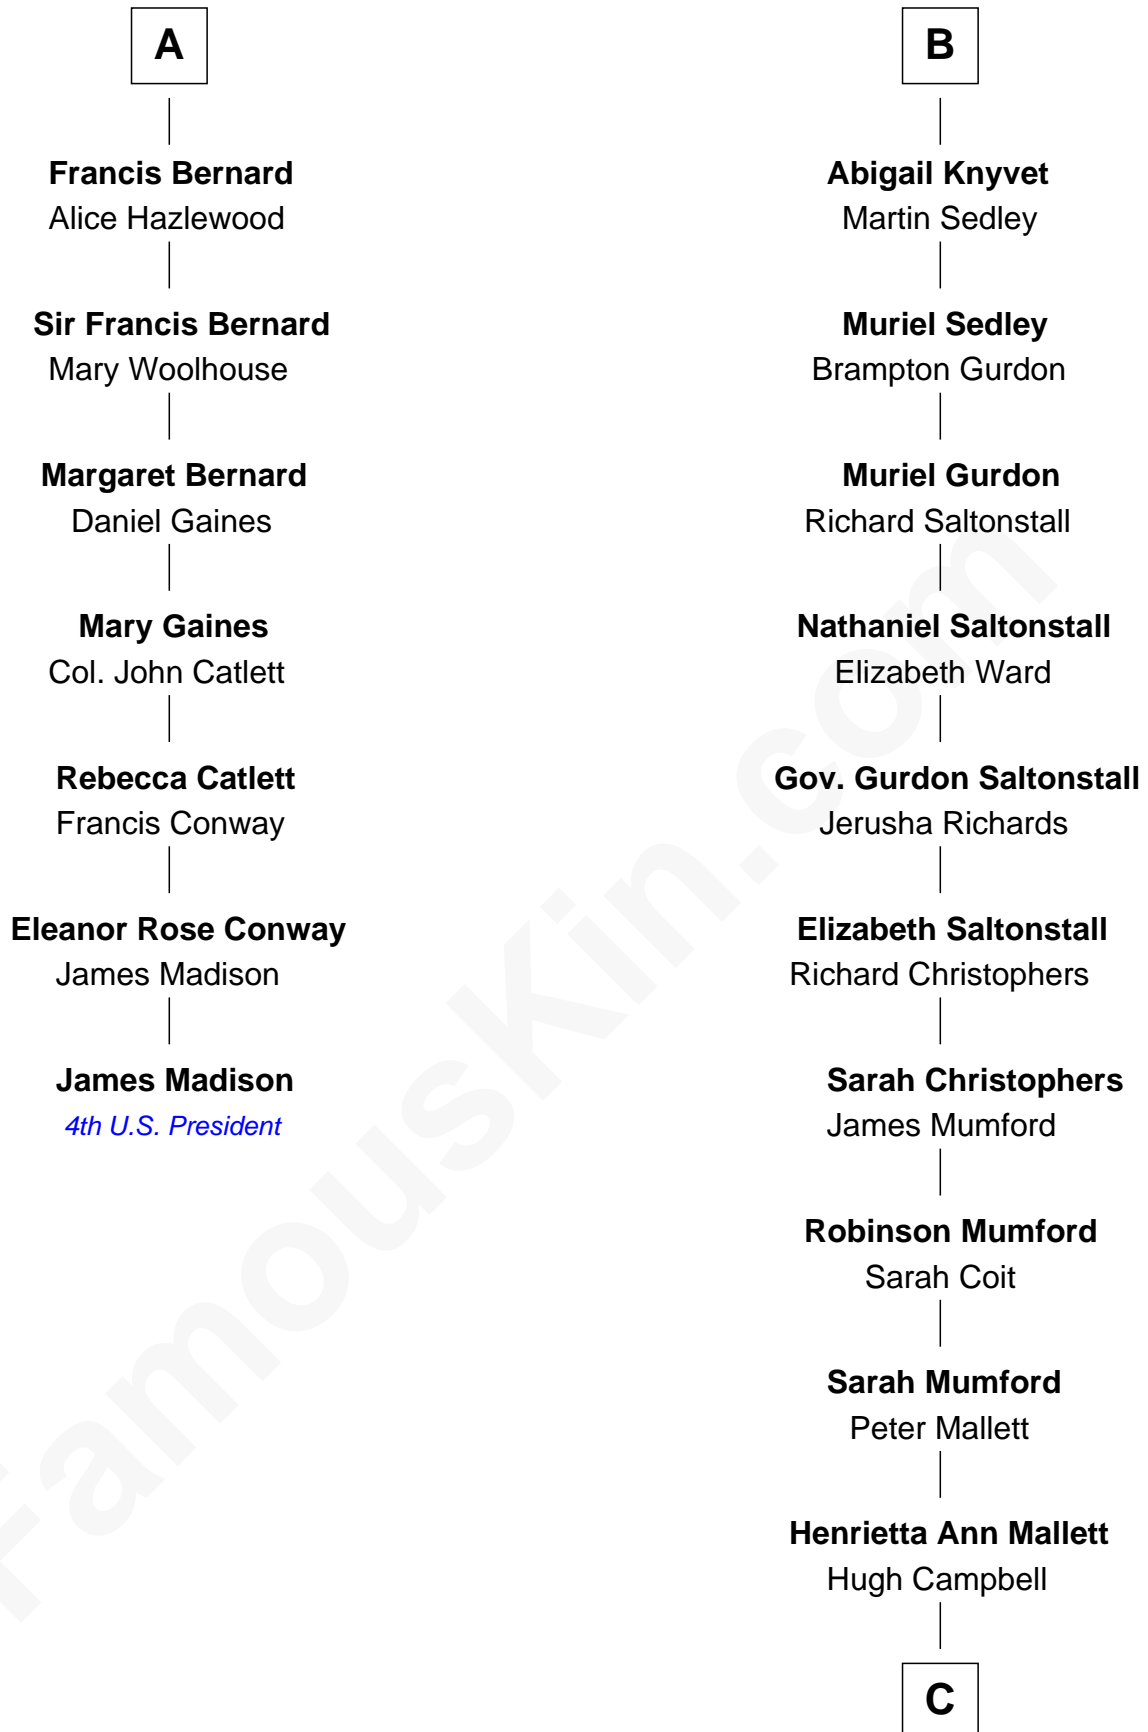

FamousKin.com Relationship Chart of

James Madison

4th U.S. President

13th cousin 7 times removed of

Angela Y. Davis

Civil Rights Activist and former Black Panther

Sir William de Ros
Margery de Badlesmere

C

Henrietta C. Campbell
Murphy Valentine Jones

Murphy Renchor Jones
Mollie Spencer

Benjamin Frank Davis
Sallye Margarite Bell

Angela Y. Davis

Civil Rights Activist and former Black Panther