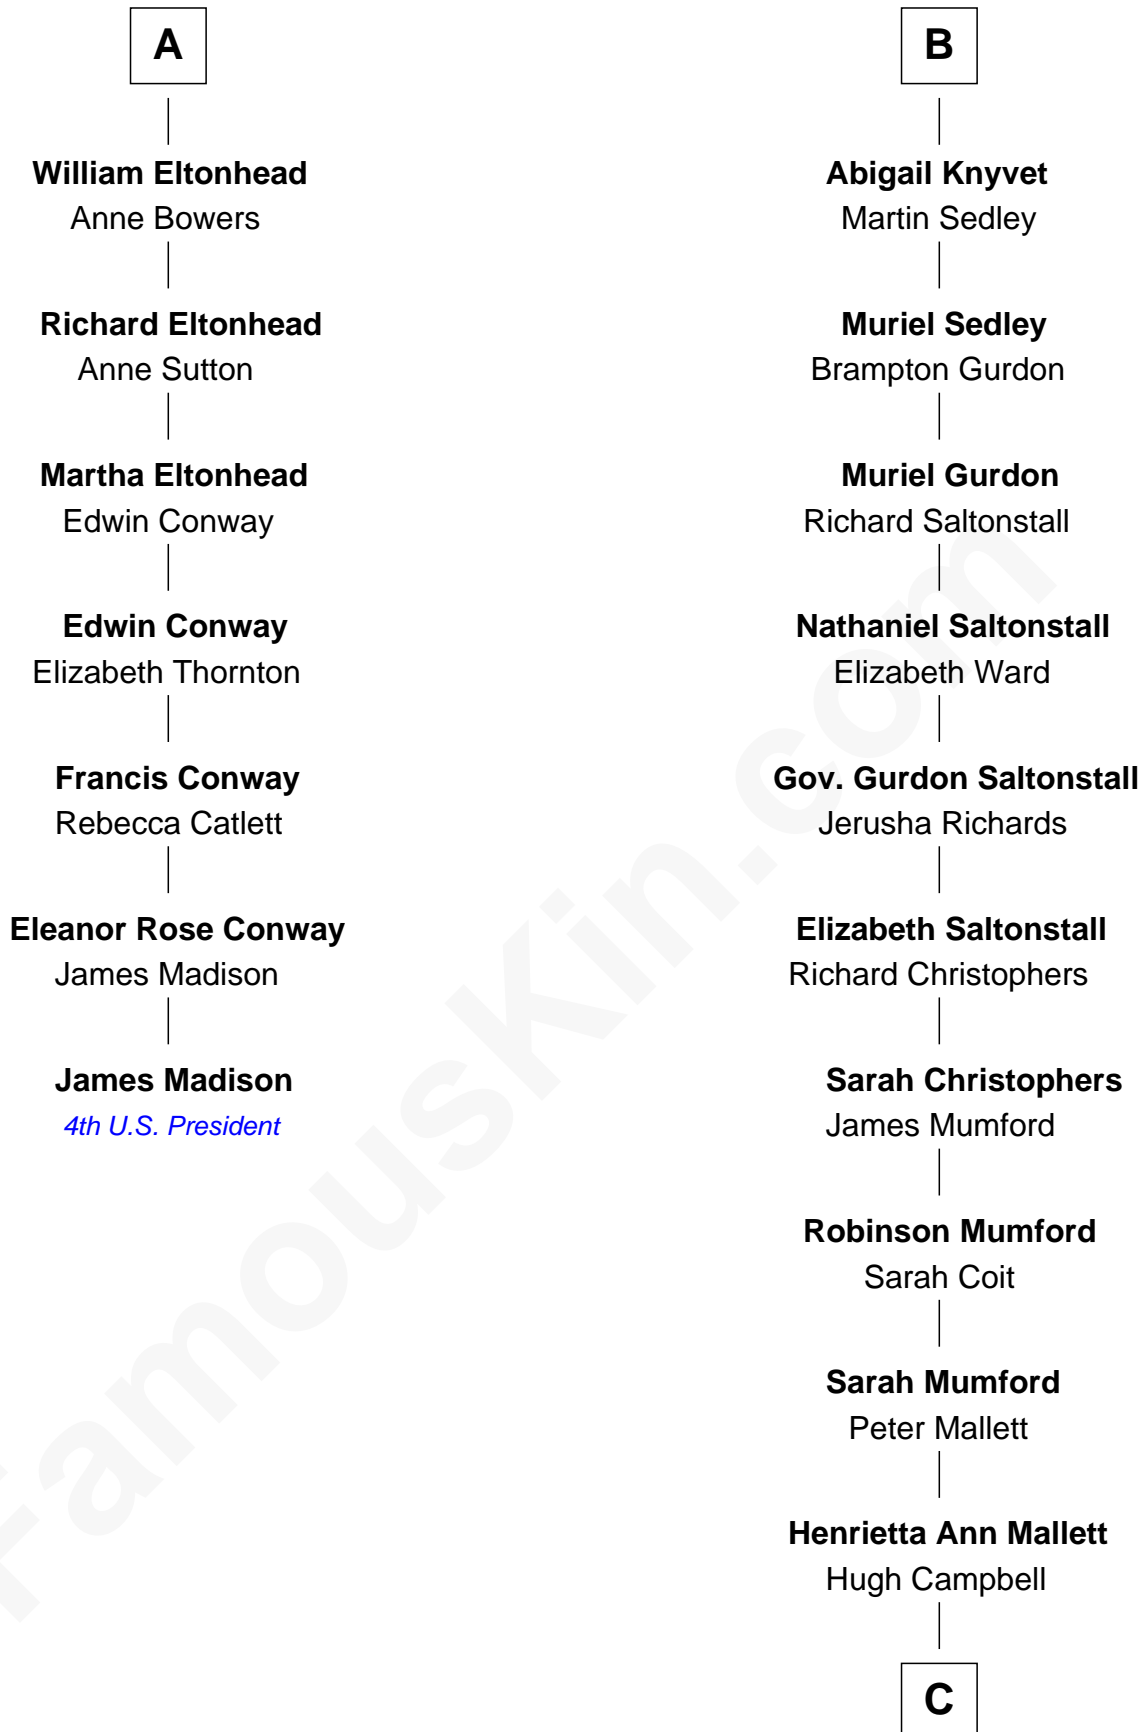

# FamousKin.com Relationship Chart of

**James Madison**

*4th U.S. President*

13th cousin 7 times removed of

**Angela Y. Davis**

*Civil Rights Activist and former Black Panther*

**Richard Fitzalan**  
Eleanor Plantagenet

**Sir Richard Fitzalan**  
Elizabeth de Bohun

**Elizabeth Fitzalan**  
Sir Robert Goushill

**Joan Goushill**  
Sir Thomas Stanley

**Katherine Stanley**  
Sir John Savage

**Dulcia Savage**  
Sir Henry Bold

**Maud Bold**  
Thomas Gerard

**Jennet Gerard**  
Richard Eltonhead

**A**

**Sir Richard Fitzalan**  
Elizabeth de Bohun

**Elizabeth Fitzalan**  
Sir Thomas Mowbray

**Margaret Mowbray**  
Sir Robert Howard

**Sir John Howard**  
Margaret Chedworth

**Katherine Howard**  
Sir John Bouchier

**Jane Bouchier**  
Edmund Knyvet

**John Knyvet**  
Agnes Harcourt

**B**

**C**

—  
**Henrietta C. Campbell**  
Murphy Valentine Jones

—  
**Murphy Renchor Jones**  
Mollie Spencer