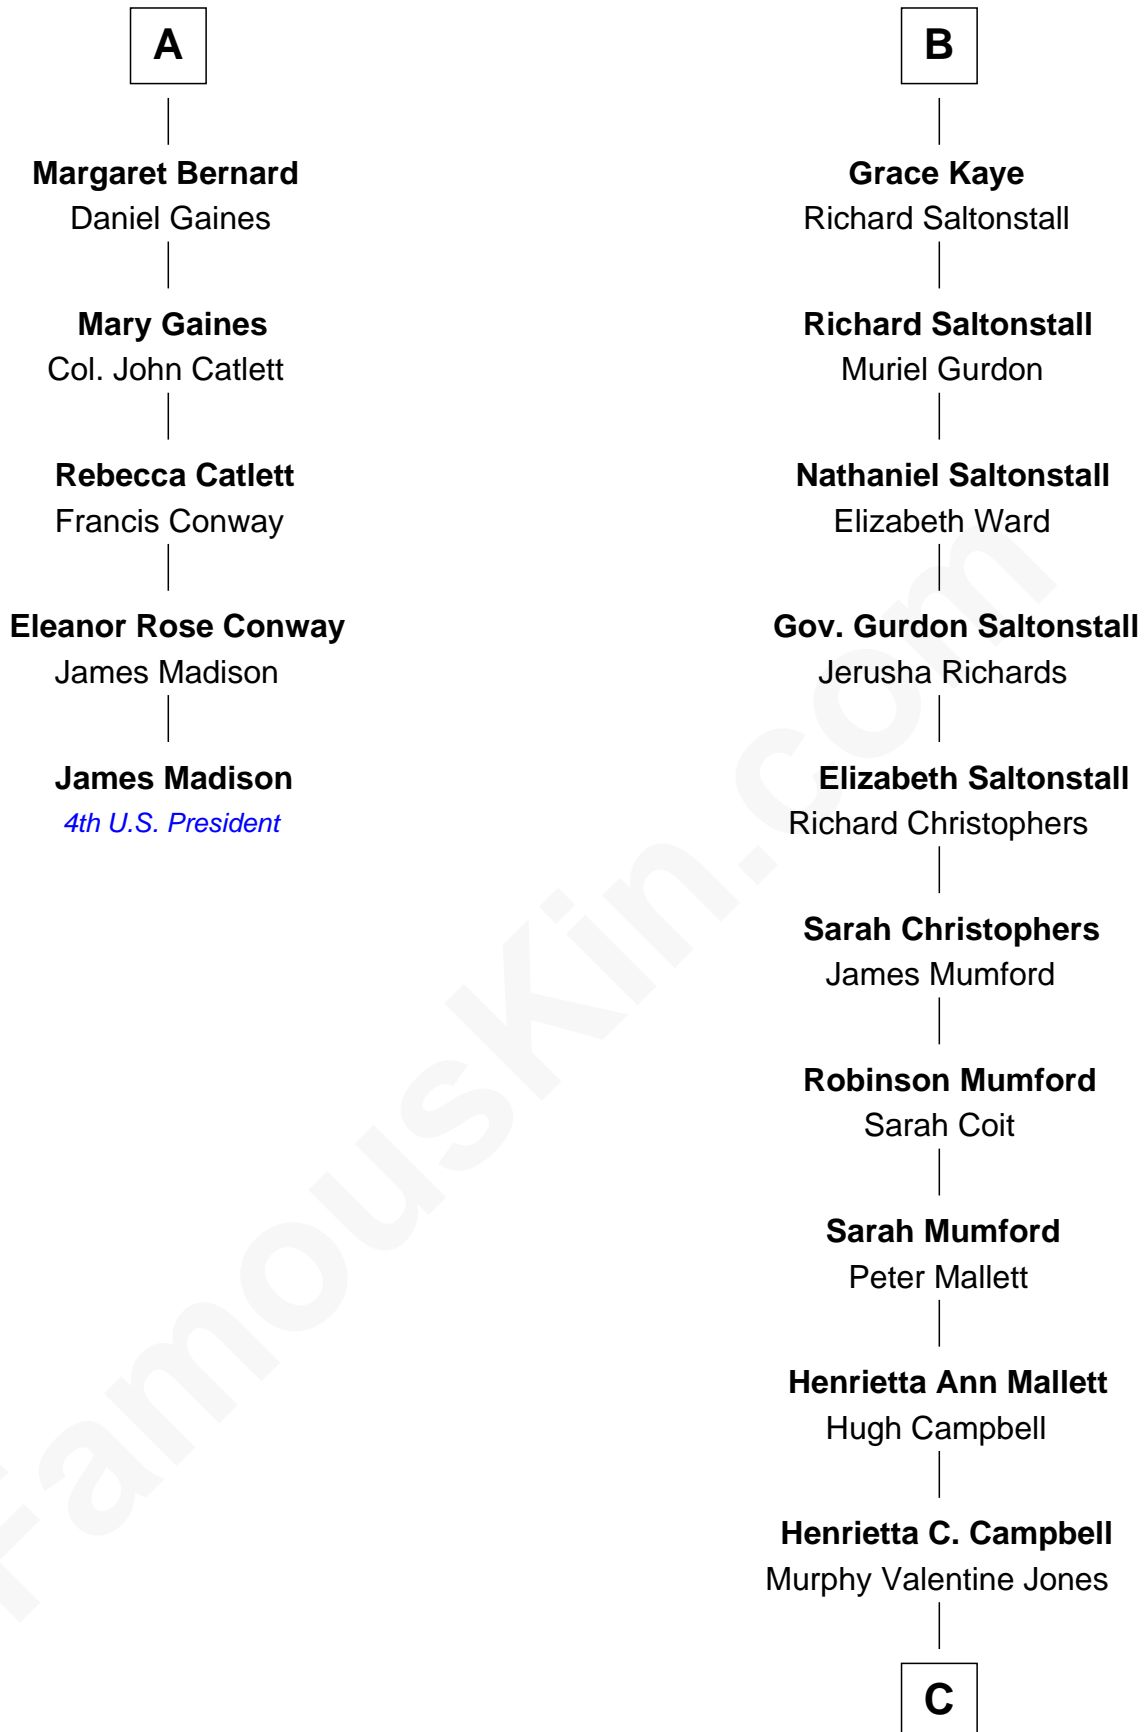

FamousKin.com Relationship Chart of

James Madison

4th U.S. President

11th cousin 8 times removed of

Angela Y. Davis

Civil Rights Activist and former Black Panther

C

Murphy Renchor Jones

Mollie Spencer

Benjamin Frank Davis

Sallye Margarite Bell

Angela Y. Davis

Civil Rights Activist and former Black Panther

FamousKin.com