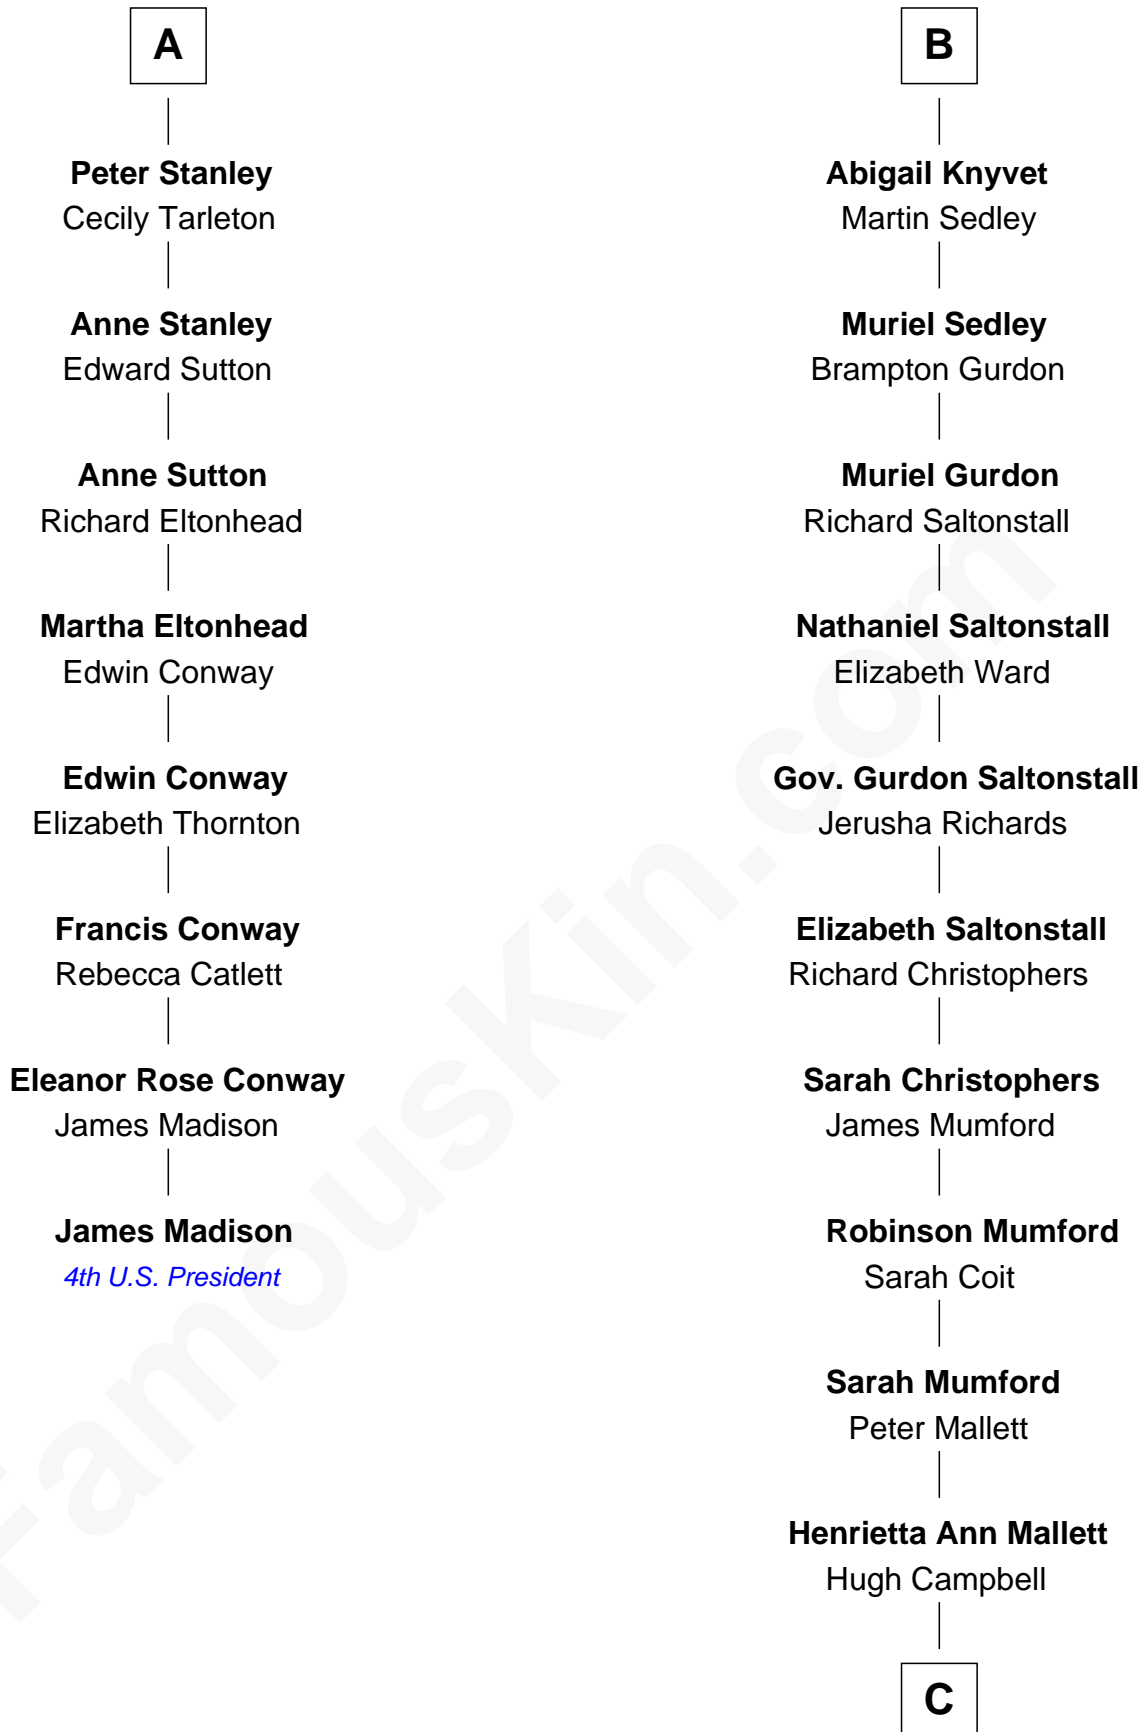

# FamousKin.com Relationship Chart of

**James Madison**

*4th U.S. President*

14th cousin 6 times removed of

**Angela Y. Davis**

*Civil Rights Activist and former Black Panther*

**Sir Robert de Holland**

Maude la Zouche

**Maude de Holland**  
Sir Thomas de Swinnerton

**Sir Robert de Swinnerton**  
Elizabeth de Beke

**Maud de Swinnerton**  
Sir John Savage

**Mary Savage**  
William Stanley

**William Stanley**  
Alice Hoghton

**Sir William Stanley**  
Agnes Grosvenor

**Sir William Stanley**  
Anne Harington

**A**

**Thomas Holand**  
Joan Plantagenet

**John de Holand**  
Elizabeth of Lancaster

**Constance de Holand**  
Sir John Grey

**Alice Grey**  
Sir William Knyvet

**Sir Edmund Knyvet**  
Eleanor Tyrrel

**Edmund Knyvet**  
Jane Bouchier

**John Knyvet**  
Agnes Harcourt

**B**

**C**

**Henrietta C. Campbell**  
Murphy Valentine Jones

**Murphy Renchor Jones**  
Mollie Spencer