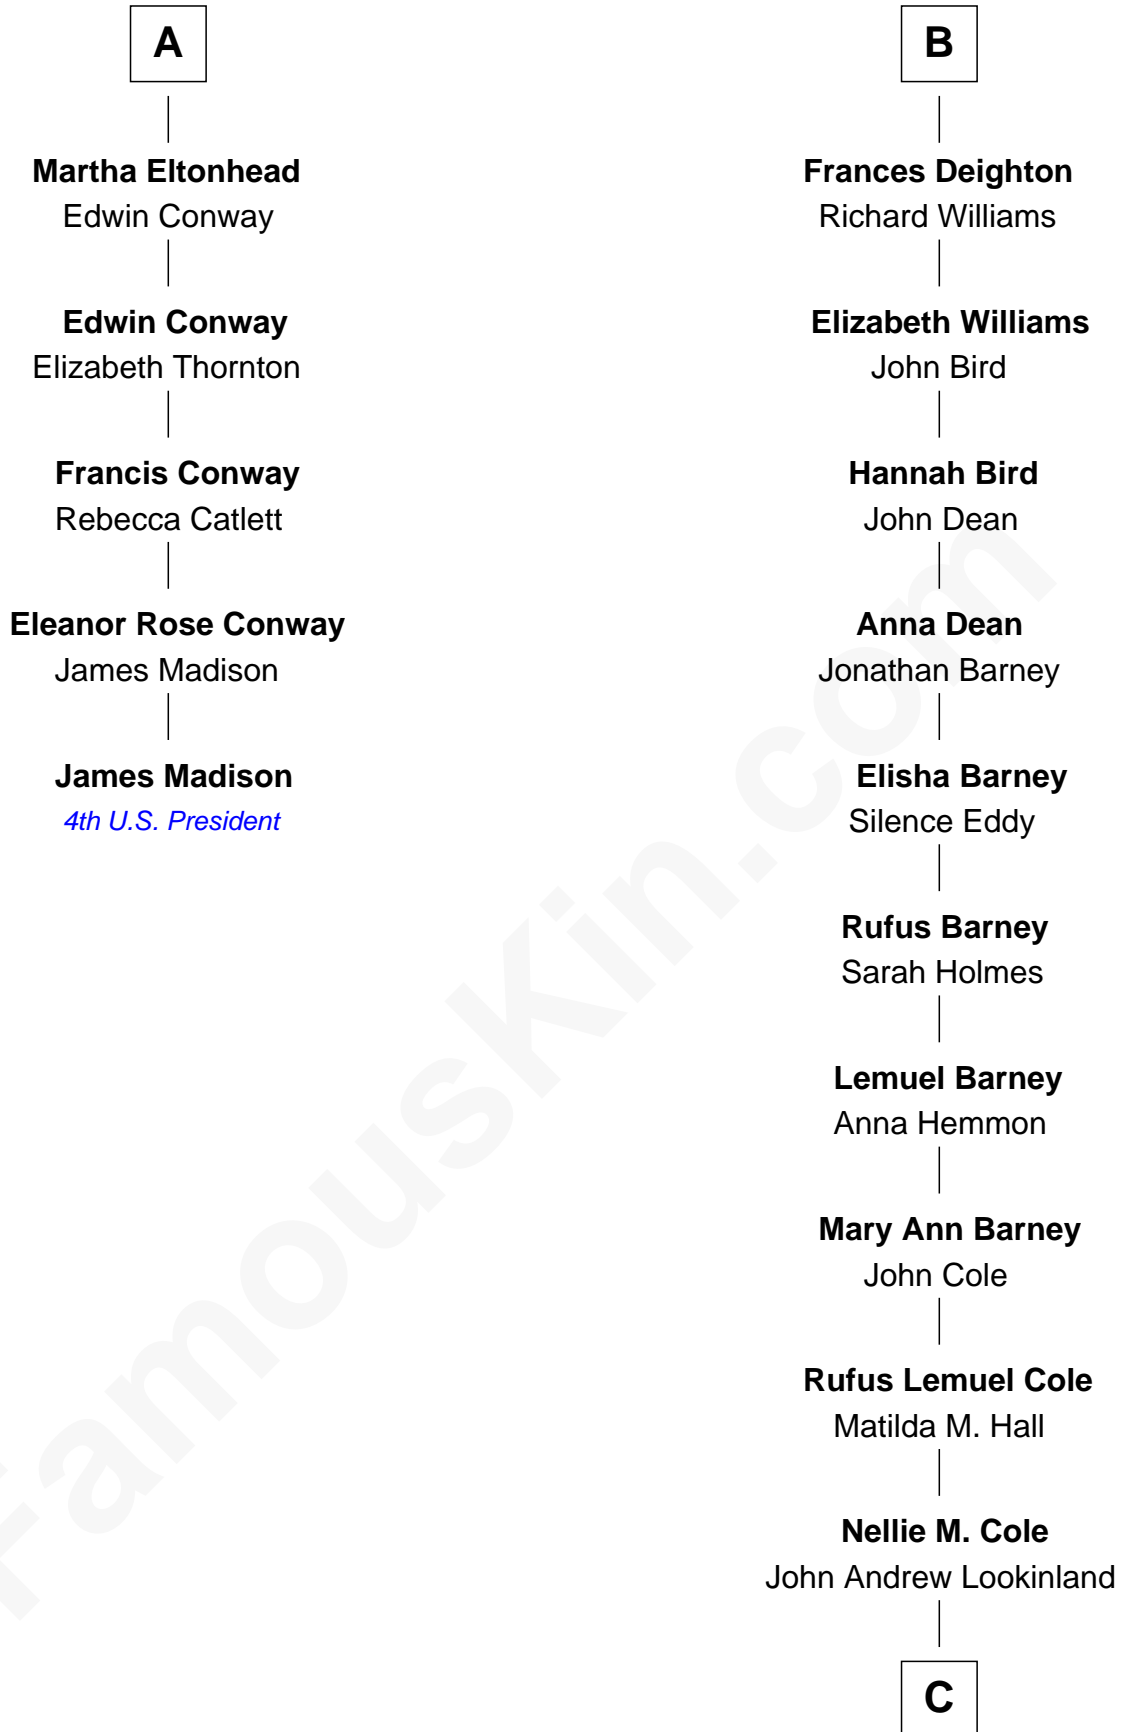

FamousKin.com Relationship Chart of

James Madison

4th U.S. President

11th cousin 8 times removed of

Michael Lookinland

TV Actor

C

Orrin Paul Lookinland

Madeline Tait

Paul Russell Lookinland

Karen Ruth McKinney

Michael Lookinland

TV Actor

FamousKin.com