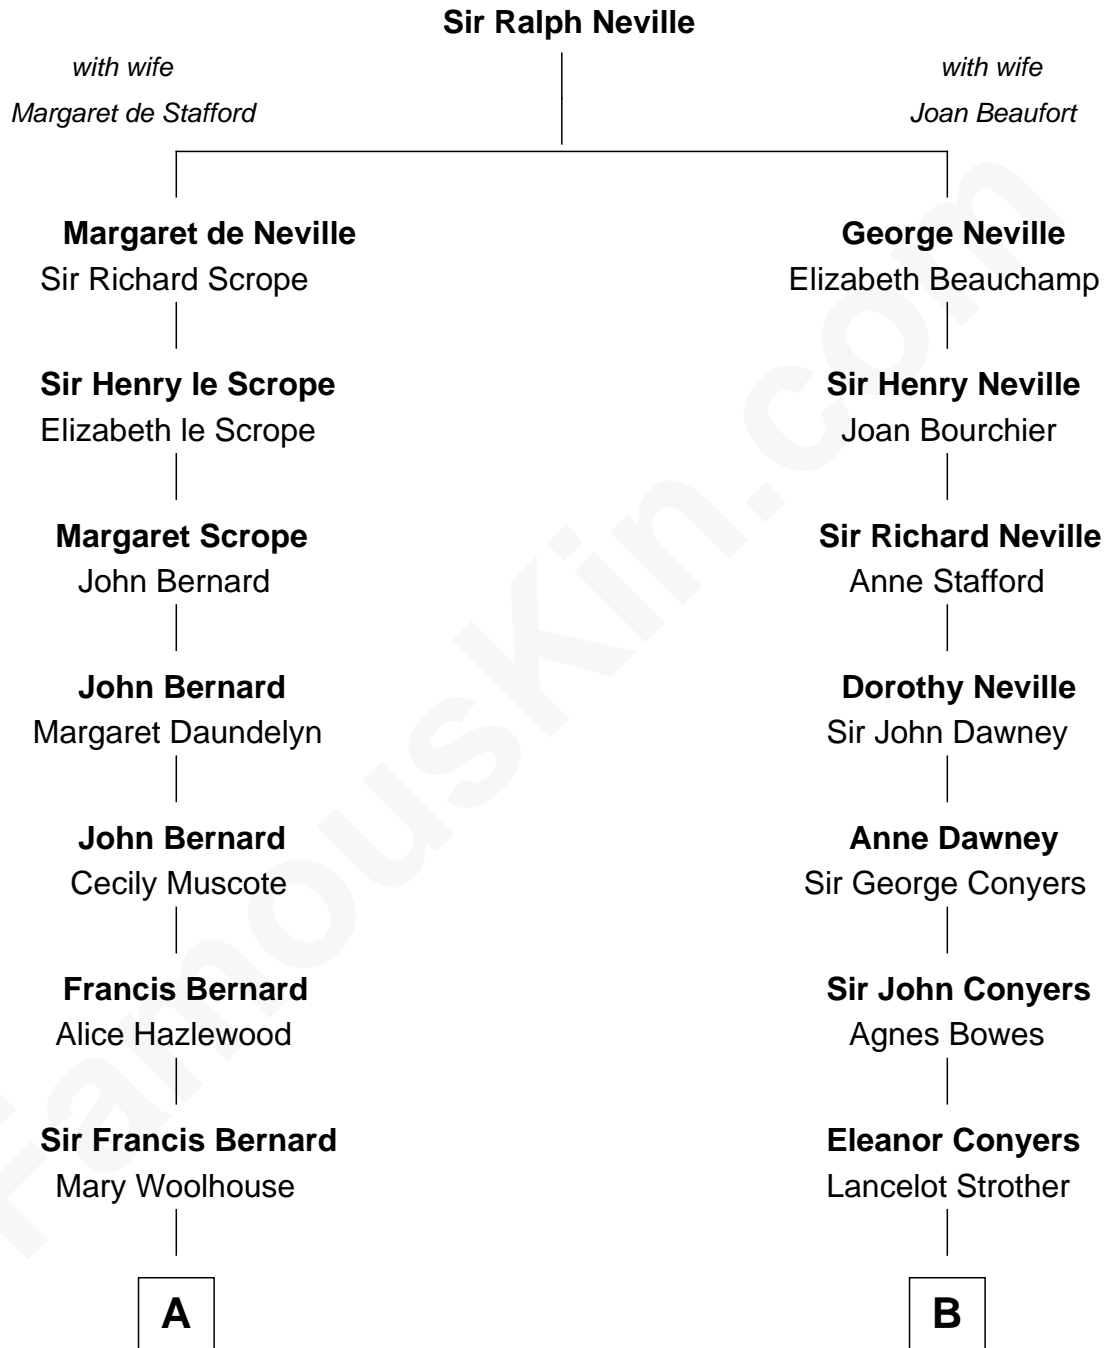

# FamousKin.com Relationship Chart of

**James Madison**

*4th U.S. President*

11th cousin 7 times removed of

**Parker Stevenson**

*TV and Movie Actor*

**C**

**Sarah Meade Price**  
Richard Stevenson Parker

**Parker Stevenson**  
*TV and Movie Actor*

FamousKin.com