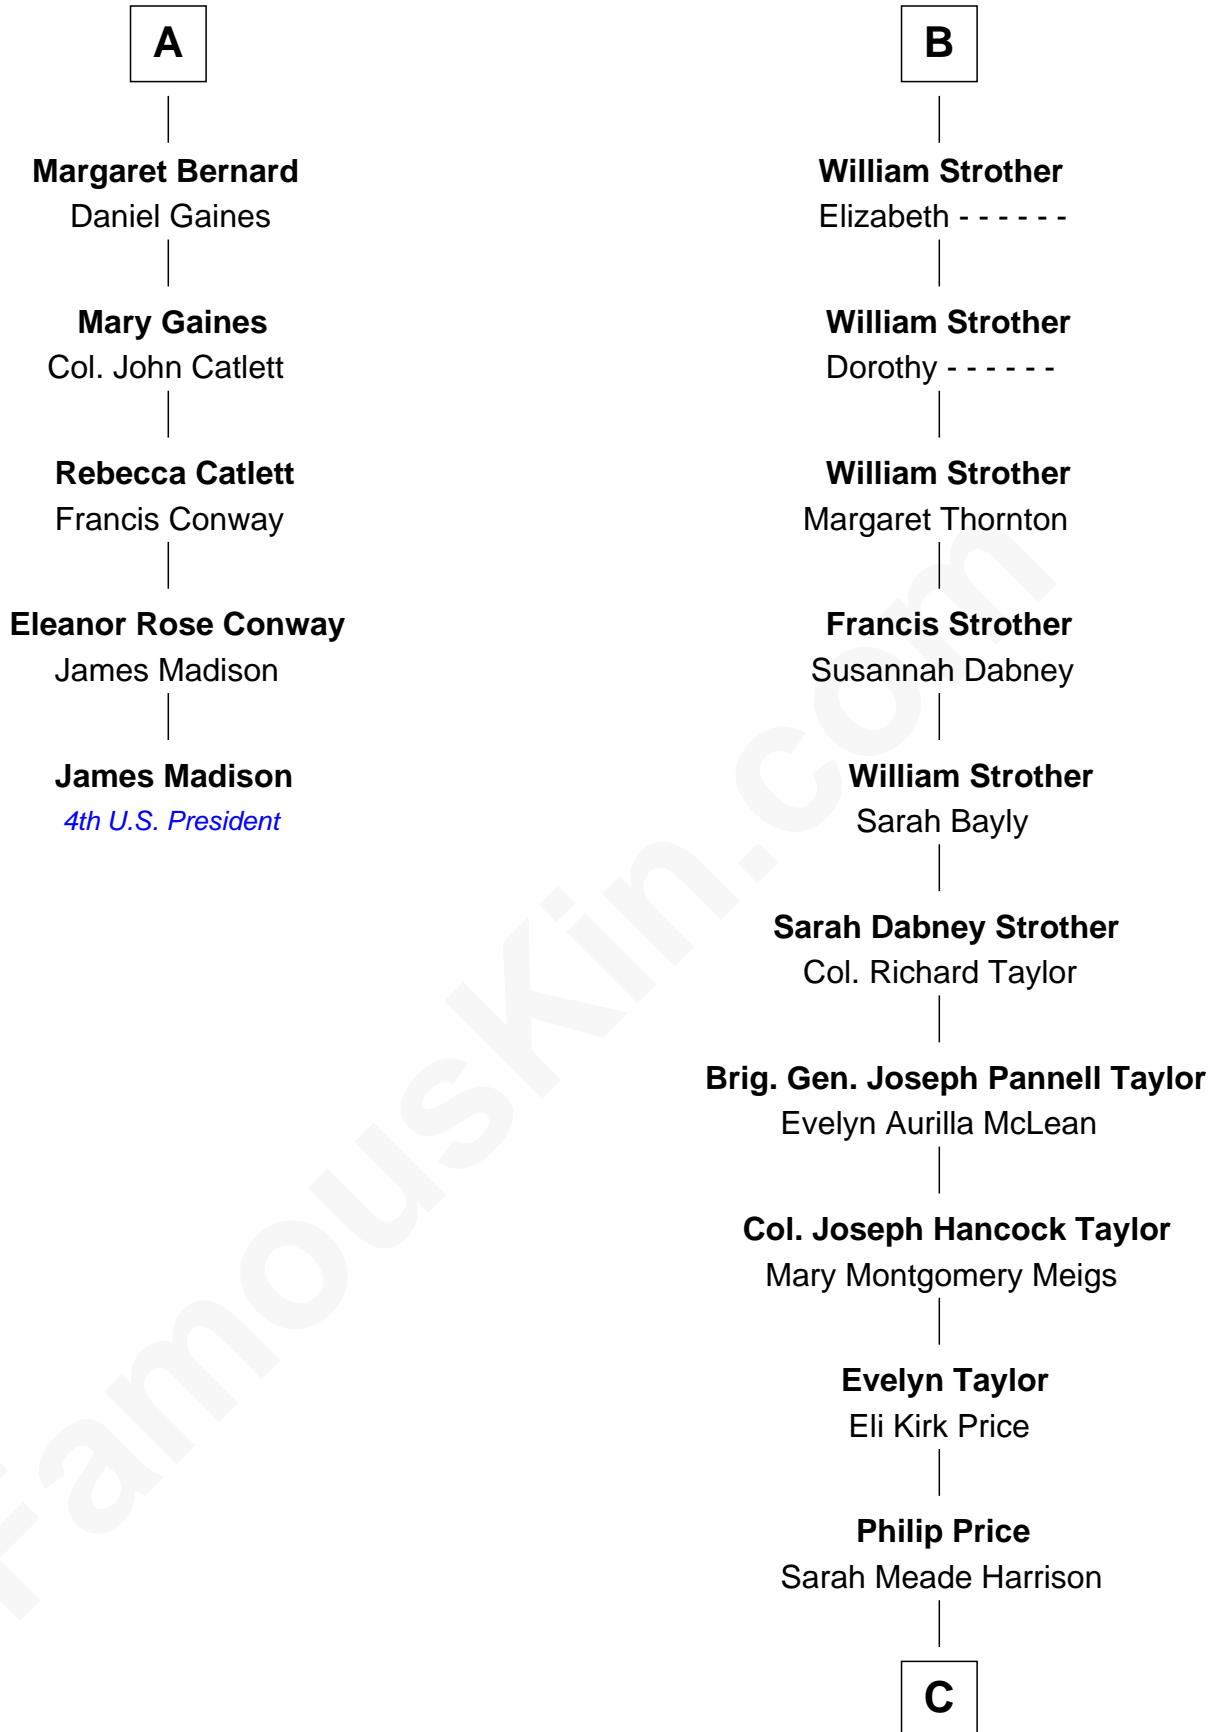

# FamousKin.com Relationship Chart of

**James Madison**

*4th U.S. President*

11th cousin 7 times removed of

**Parker Stevenson**

*TV and Movie Actor*

**C**

**Sarah Meade Price**  
Richard Stevenson Parker

**Parker Stevenson**  
*TV and Movie Actor*

FamousKin.com