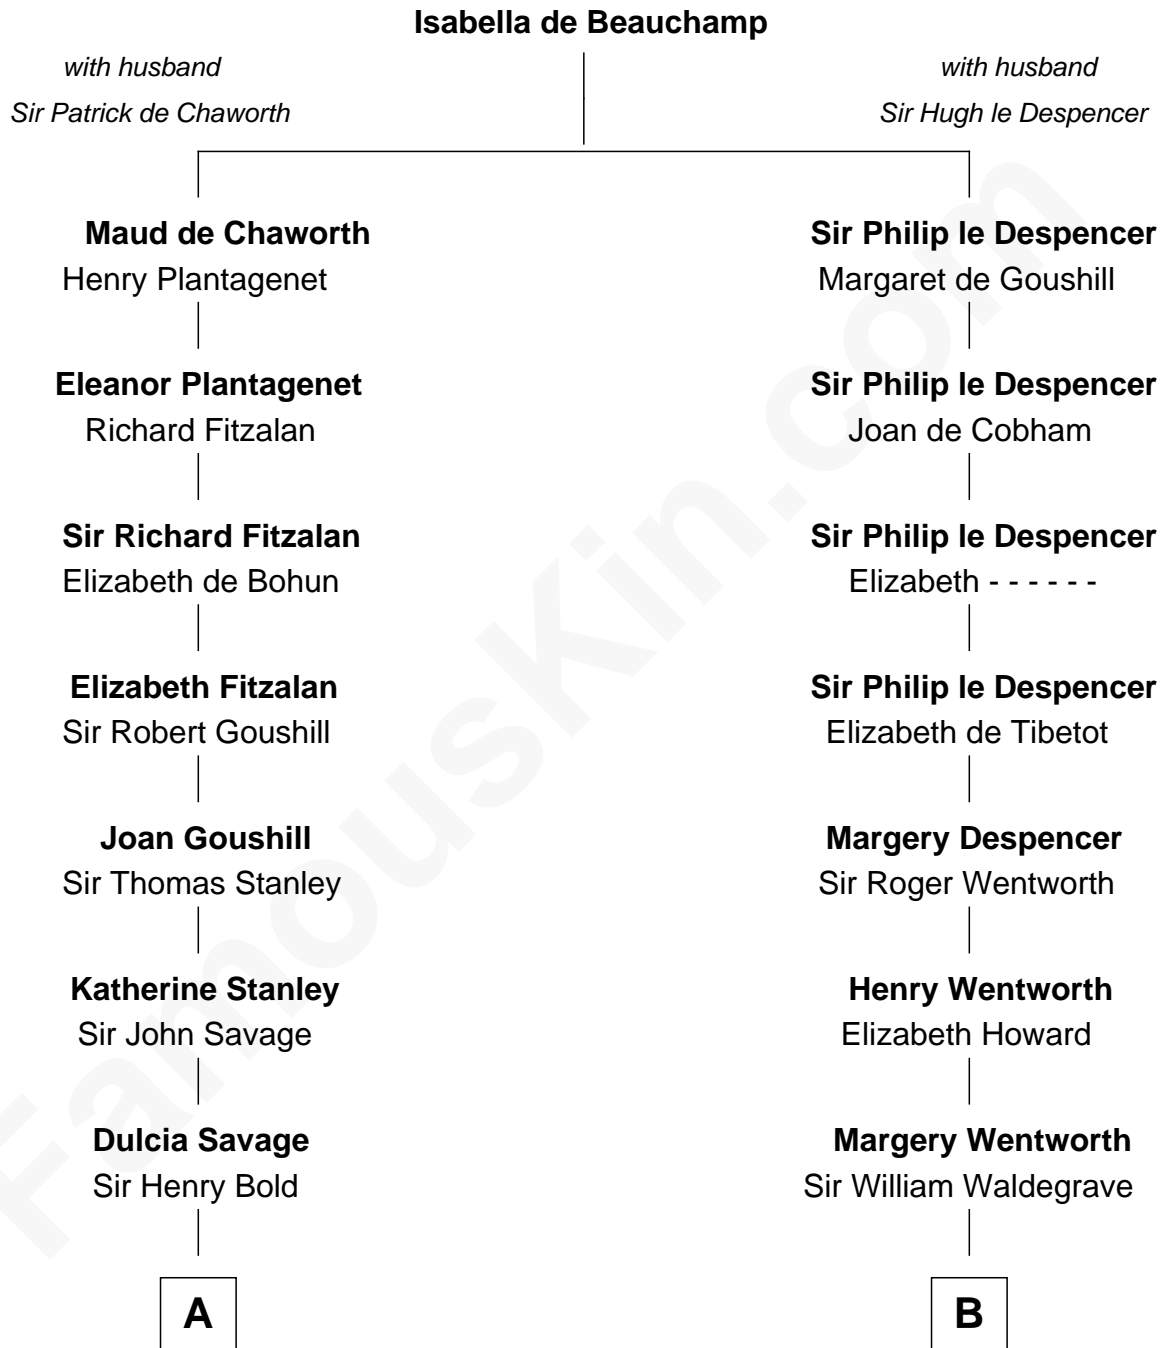

FamousKin.com

Relationship Chart of

James Madison

4th U.S. President

15th cousin 6 times removed of

Bob Moore
Co-Founder, Bob's Red Mill

C

Morris Fox

Sarah A. Smith

Violette Fox

Daniel Francis Learnard

Clinton Morris Learnard

Gertrude Maud Yost

Doris Dell Learnard

Kenneth Earl Moore

Bob Moore

Co-Founder, Bob's Red Mill