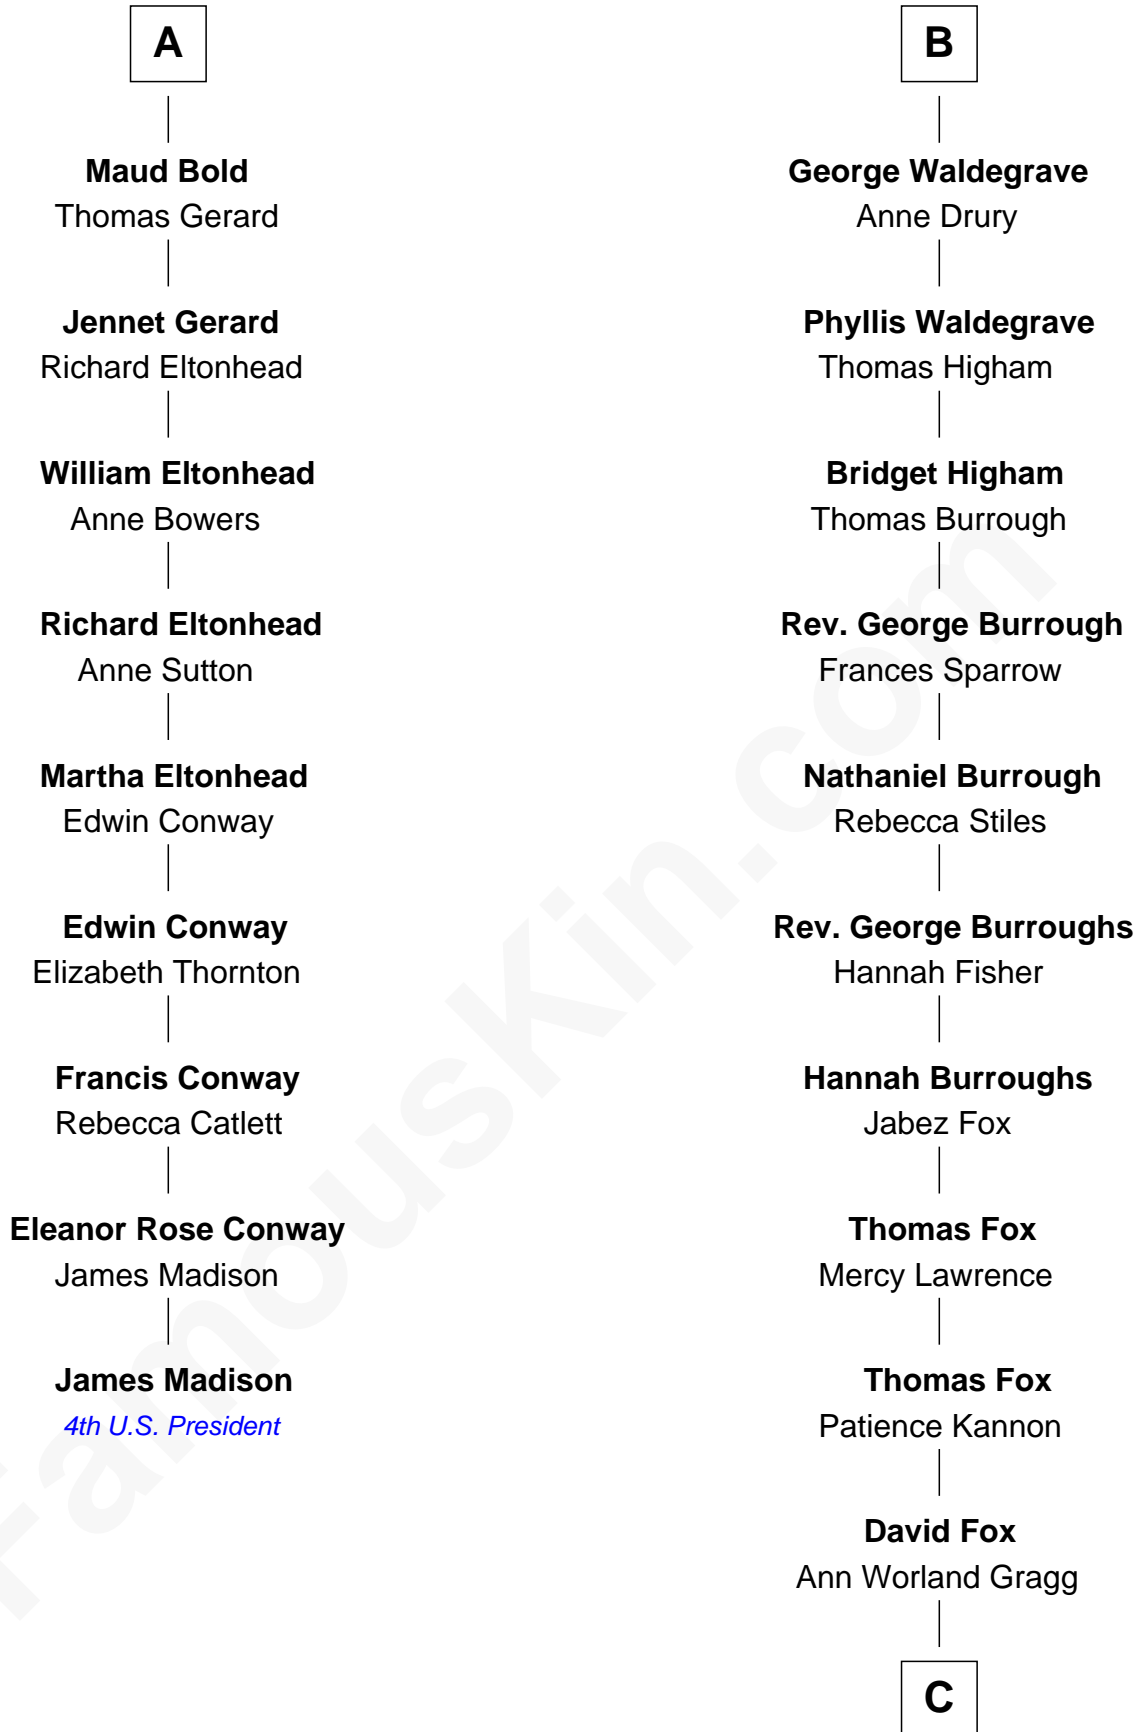

FamousKin.com

Relationship Chart of

James Madison

4th U.S. President

15th cousin 6 times removed of

Bob Moore
Co-Founder, Bob's Red Mill

C

Morris Fox

Sarah A. Smith

Violette Fox

Daniel Francis Learnard

Clinton Morris Learnard

Gertrude Maud Yost

Doris Dell Learnard

Kenneth Earl Moore

Bob Moore

Co-Founder, Bob's Red Mill