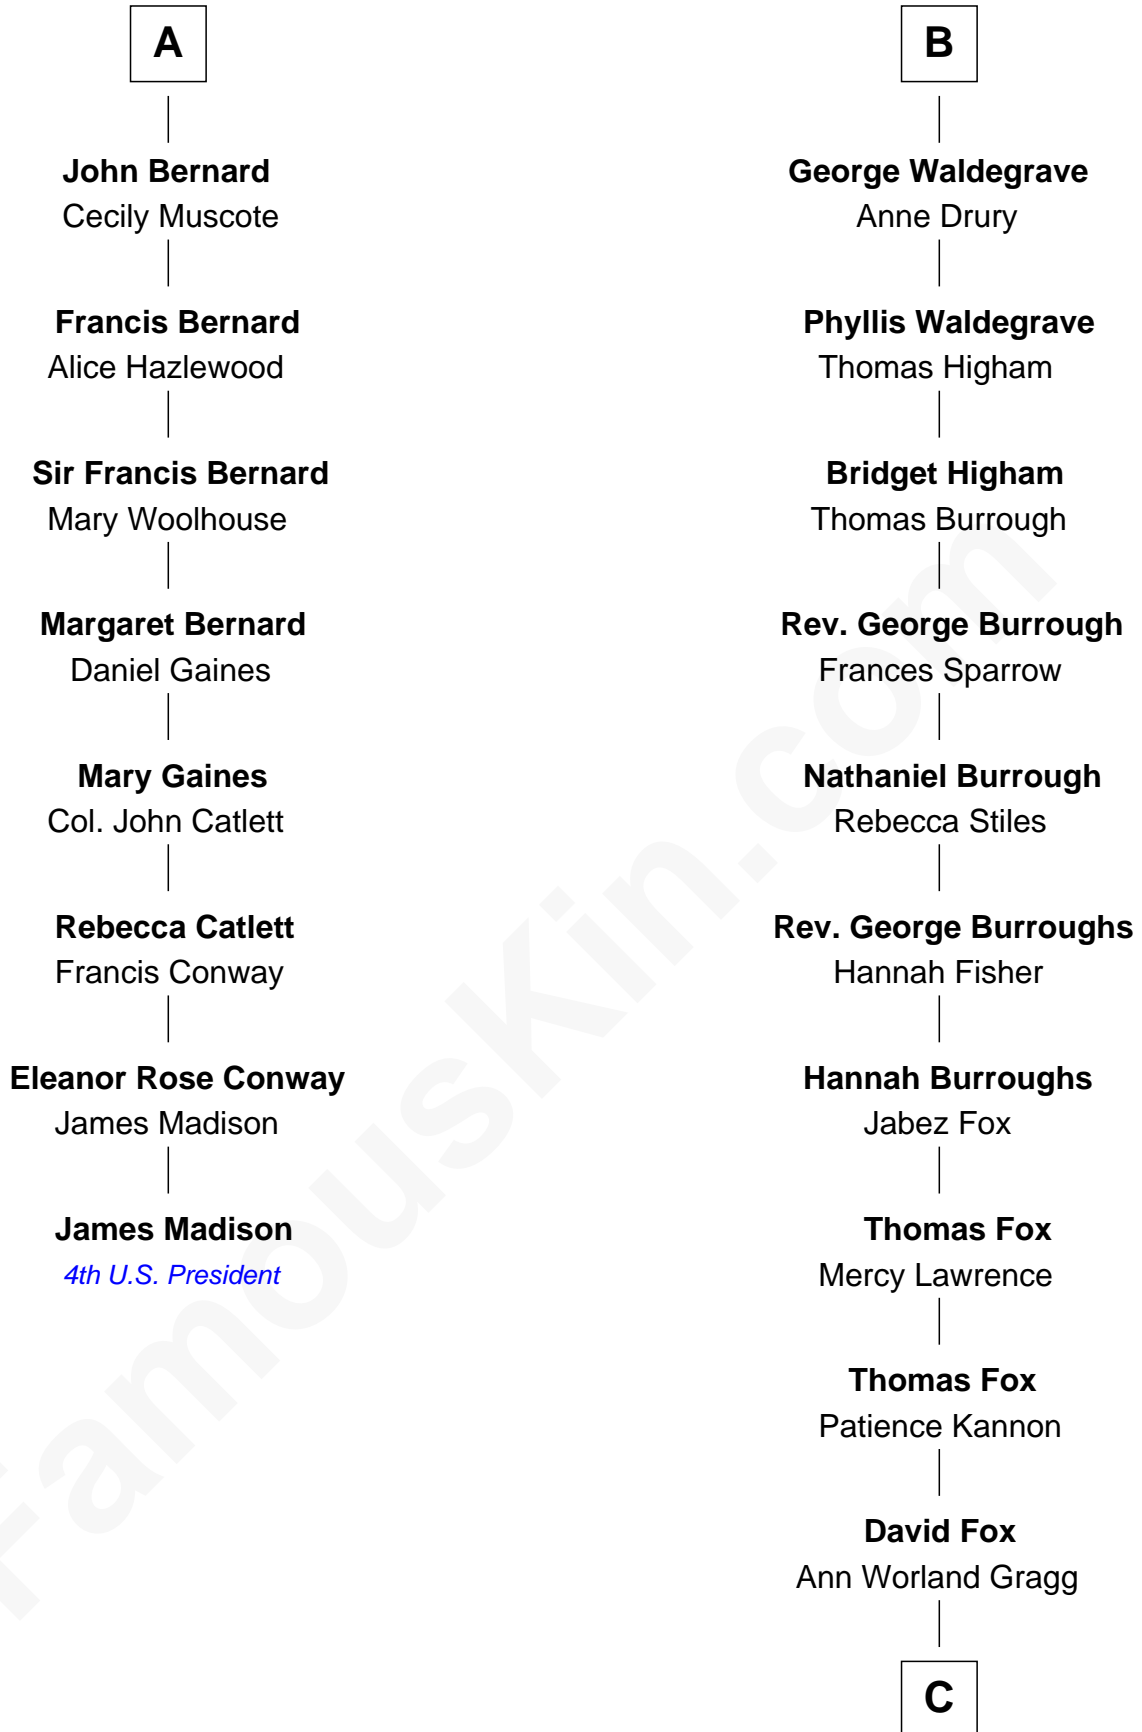

FamousKin.com Relationship Chart of

James Madison

4th U.S. President

14th cousin 7 times removed of

Bob Moore

Co-Founder, Bob's Red Mill

William de Ros

Maude de Vaux

Sir William de Ros
Margery de Badlesmere

Maud de Roos
John de Welles

Margery de Welles
Stephen le Scrope

John le Scrope
Elizabeth Chaworth

Elizabeth le Scrope
Sir Henry le Scrope

Margaret Scrope
John Bernard

John Bernard
Margaret Daundelyn

A

Agnes de Ros
Pain de Tibetot

Sir John de Tibetot
Margaret de Badlesmere

Sir Robert de Tibetot
Margaret Deincourt

Elizabeth de Tibetot
Sir Philip le Despencer

Margery Despencer
Sir Roger Wentworth

Henry Wentworth
Elizabeth Howard

Margery Wentworth
Sir William Waldegrave

B

C

—
Morris Fox

Sarah A. Smith

—
Violette Fox

Daniel Francis Learnard