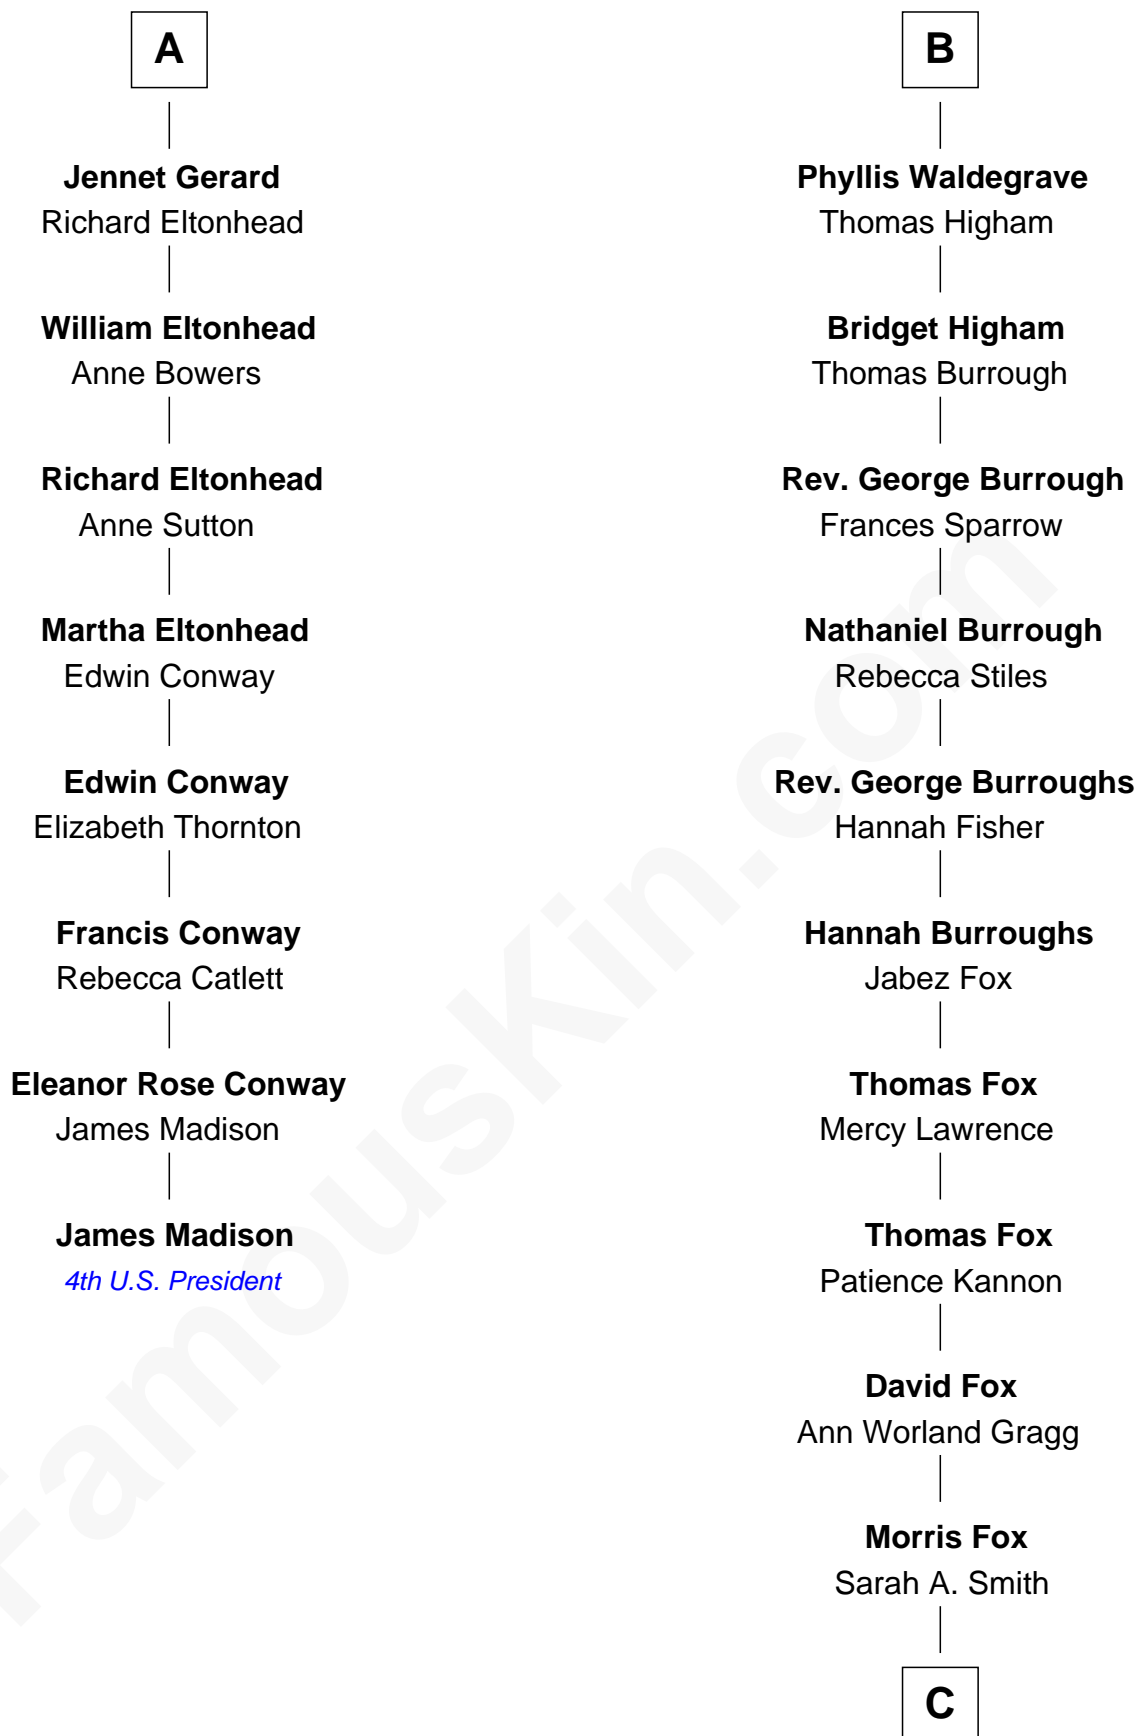

# FamousKin.com Relationship Chart of

**James Madison**

*4th U.S. President*

14th cousin 6 times removed of

**Bob Moore**

*Co-Founder, Bob's Red Mill*

**Bartholomew de Badlesmere**

Margaret de Clare

Sir John de Tibetot

**Sir Robert de Tibetot**

Margaret Deincourt

**Elizabeth de Tibetot**

Sir Philip le Despencer

**Margery Despencer**

Sir Roger Wentworth

**Henry Wentworth**

Elizabeth Howard

**Margery Wentworth**

Sir William Waldegrave

**George Waldegrave**

Anne Drury

**B**

**C**

—  
**Violette Fox**

Daniel Francis Learnard

—  
**Clinton Morris Learnard**

Gertrude Maud Yost

—  
**Doris Dell Learnard**

Kenneth Earl Moore

—  
**Bob Moore**

*Co-Founder, Bob's Red Mill*