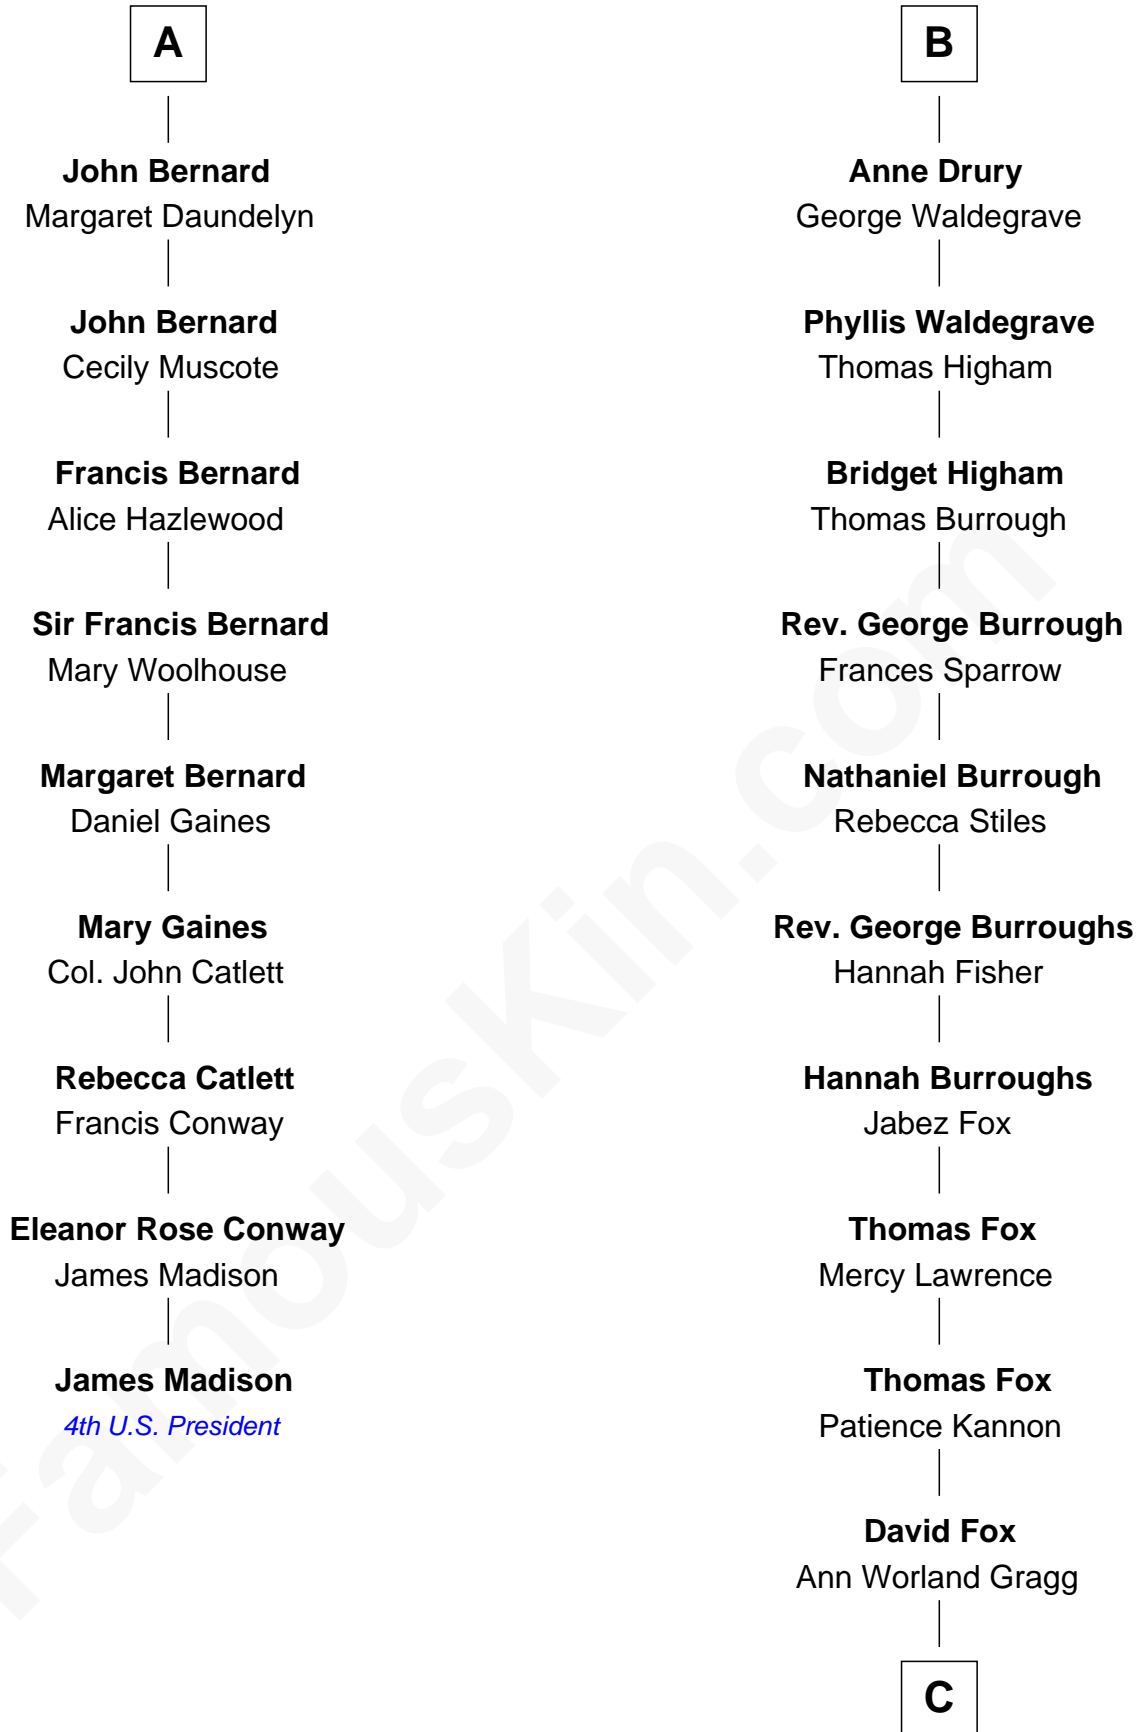

FamousKin.com Relationship Chart of

James Madison

4th U.S. President

15th cousin 6 times removed of

Bob Moore

Co-Founder, Bob's Red Mill

Sir Gilbert de Clare

Joan of Acre

C

—
Morris Fox

Sarah A. Smith

—
Violette Fox

Daniel Francis Learnard

—
Clinton Morris Learnard

Gertrude Maud Yost

—
Doris Dell Learnard

Kenneth Earl Moore

—
Bob Moore

Co-Founder, Bob's Red Mill