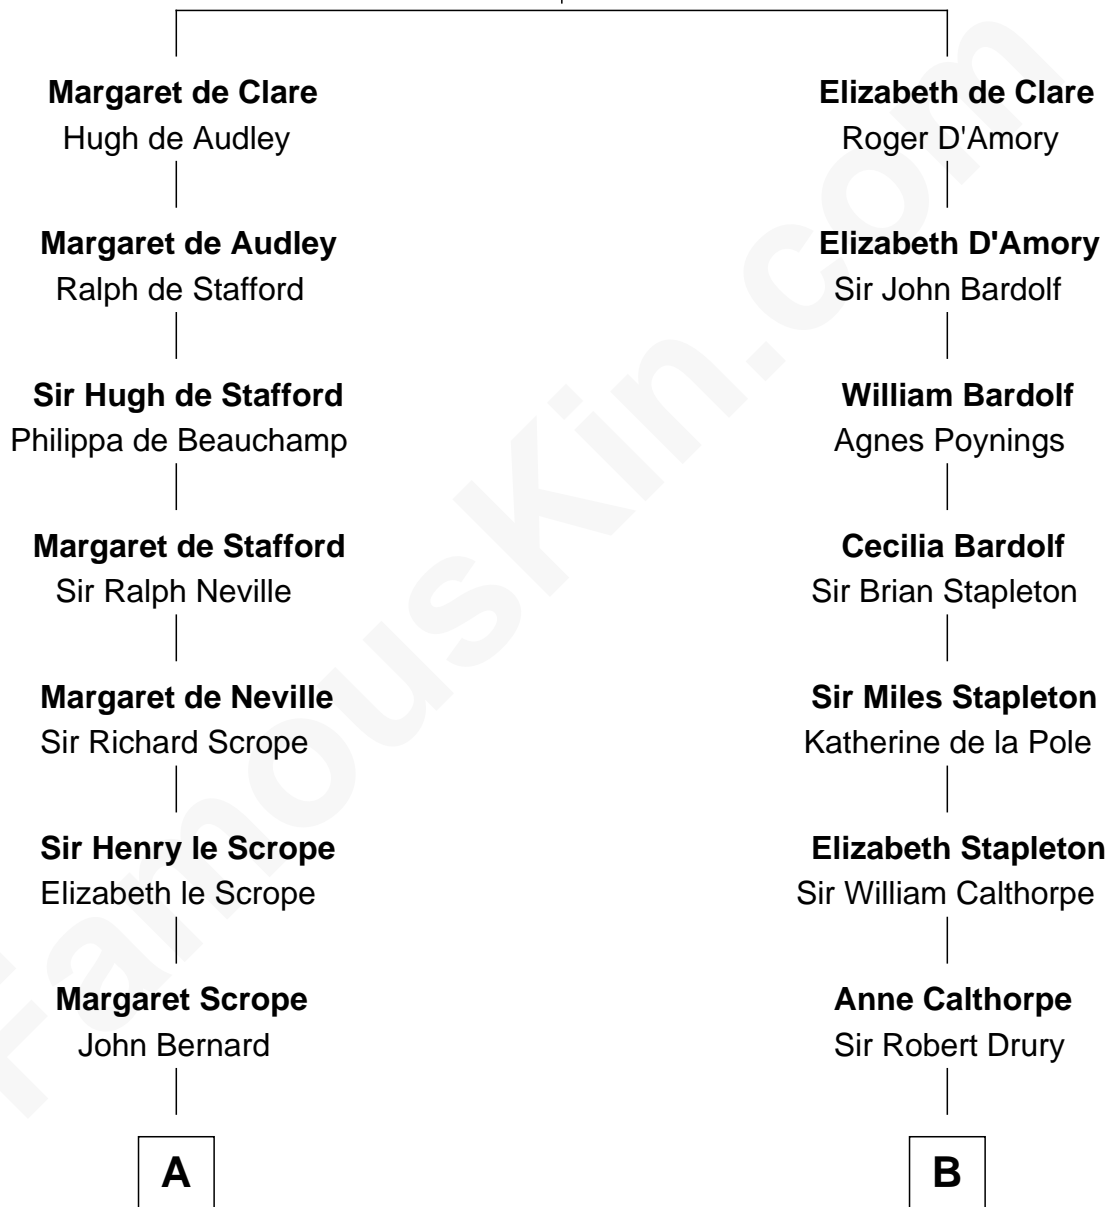

FamousKin.com Relationship Chart of

James Madison

4th U.S. President

15th cousin 6 times removed of

Bob Moore

Co-Founder, Bob's Red Mill

Sir Gilbert de Clare

Joan of Acre

C

—
Morris Fox

Sarah A. Smith

—
Violette Fox

Daniel Francis Learnard

—
Clinton Morris Learnard

Gertrude Maud Yost

—
Doris Dell Learnard

Kenneth Earl Moore

—
Bob Moore

Co-Founder, Bob's Red Mill