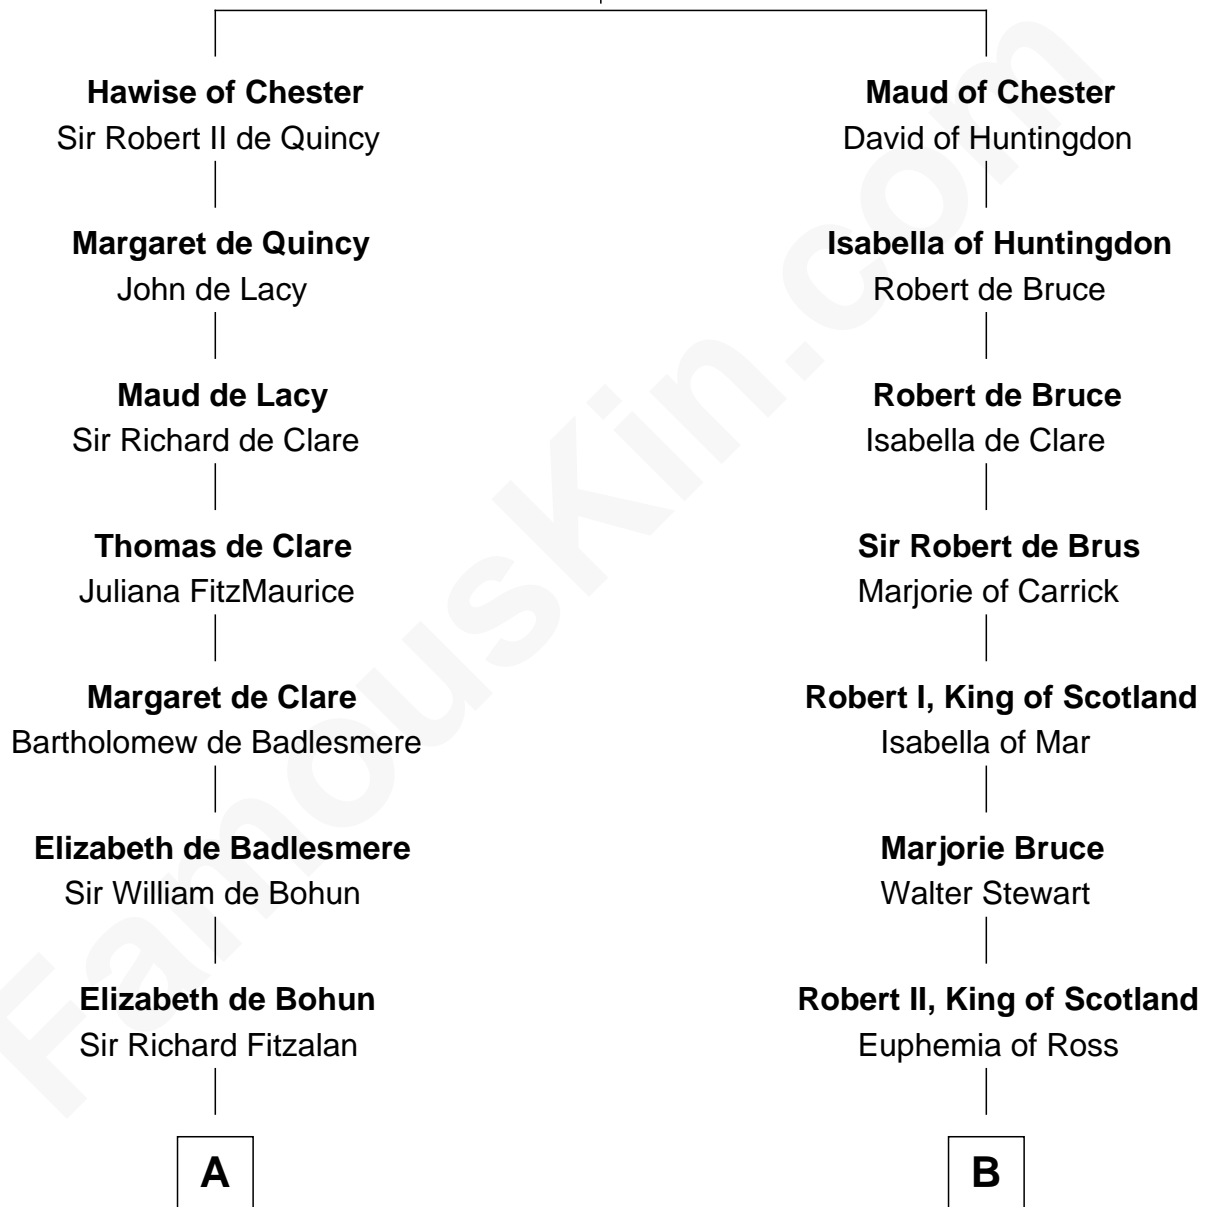

# FamousKin.com Relationship Chart of

**James Madison**

*4th U.S. President*

19th cousin 1 time removed of

**General Hugh Mercer**

*American Revolution*

**Bertrade de Montfort**

Hugh de Kevelioc

**C**

**Francis Conway**  
Rebecca Catlett

**Eleanor Rose Conway**  
James Madison

**James Madison**  
*4th U.S. President*

**D**

**Lilias Row**  
John Mercer

**Thomas Mercer**  
Isabel Smith

**William Mercer**  
Anne Munro

**General Hugh Mercer**  
*American Revolution*