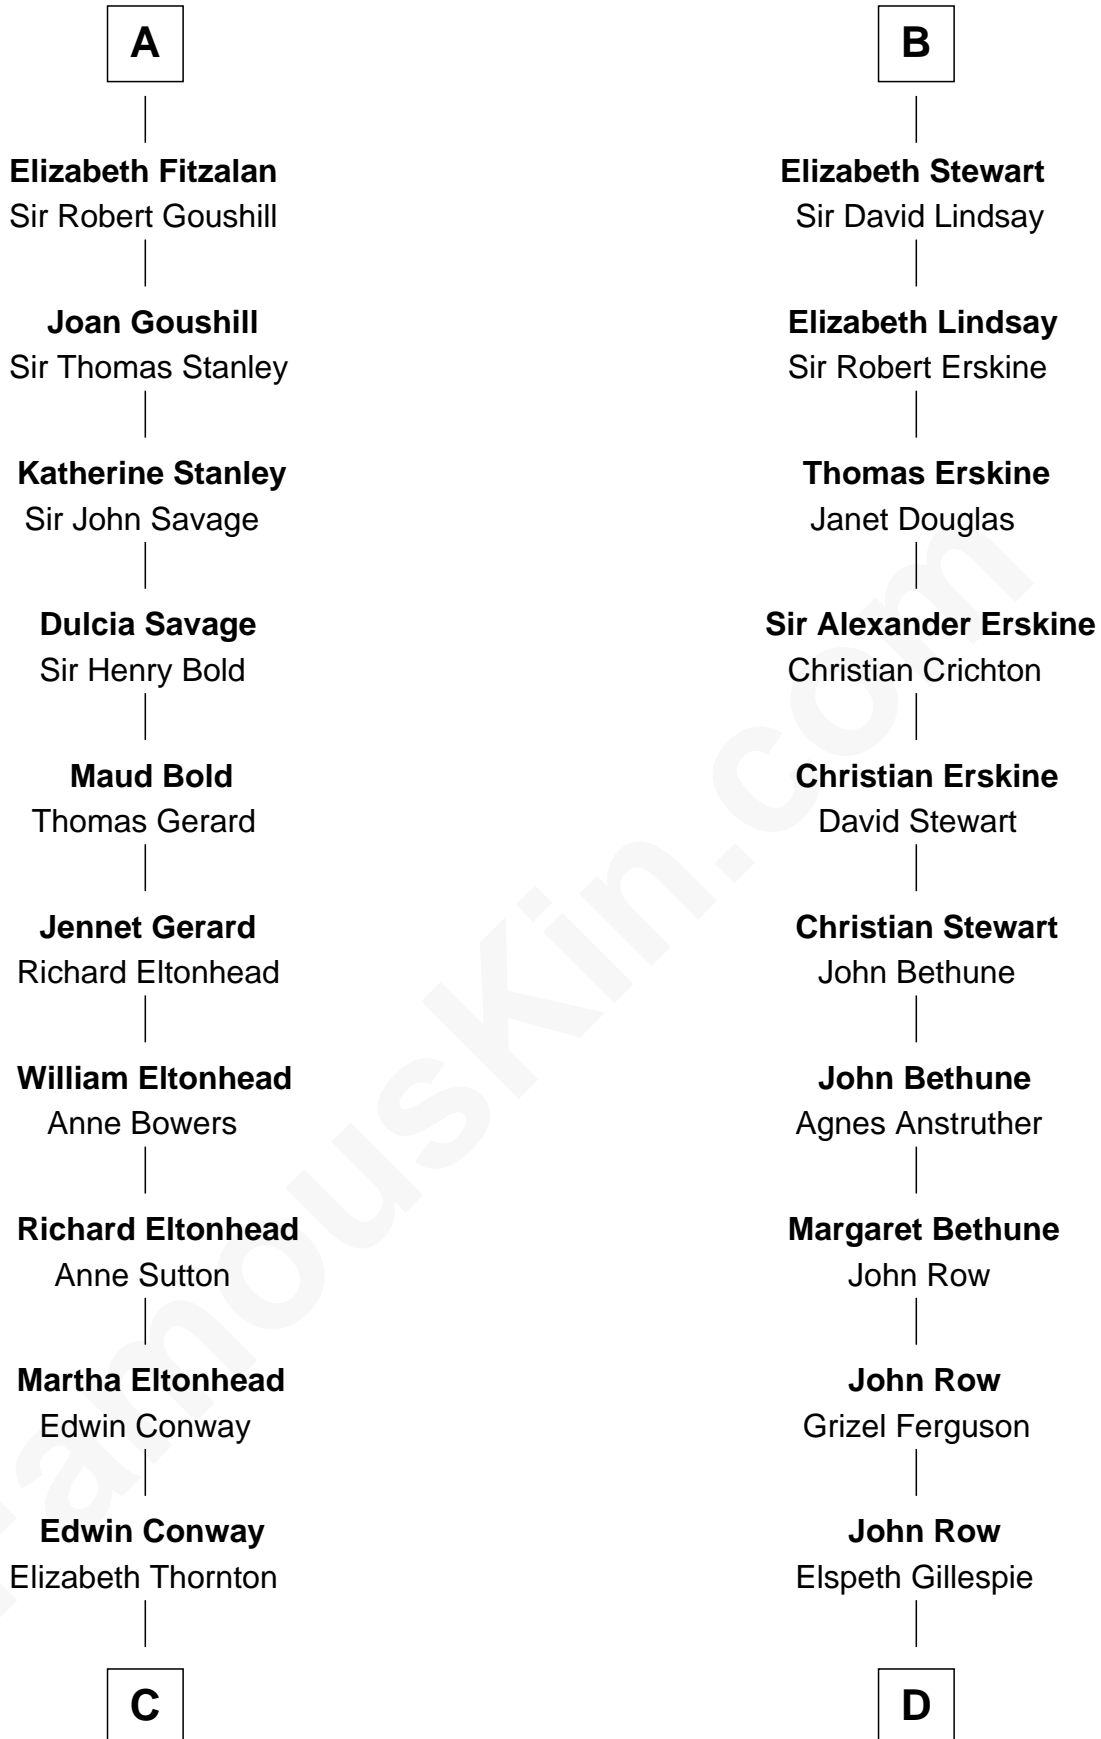

# FamousKin.com Relationship Chart of

**James Madison**

*4th U.S. President*

19th cousin 1 time removed of

**General Hugh Mercer**

*American Revolution*

**Bertrade de Montfort**

Hugh de Kevelioc

**C**

**Francis Conway**  
Rebecca Catlett

**Eleanor Rose Conway**  
James Madison

**James Madison**  
*4th U.S. President*

**D**

**Lilias Row**  
John Mercer

**Thomas Mercer**  
Isabel Smith

**William Mercer**  
Anne Munro

**General Hugh Mercer**  
*American Revolution*