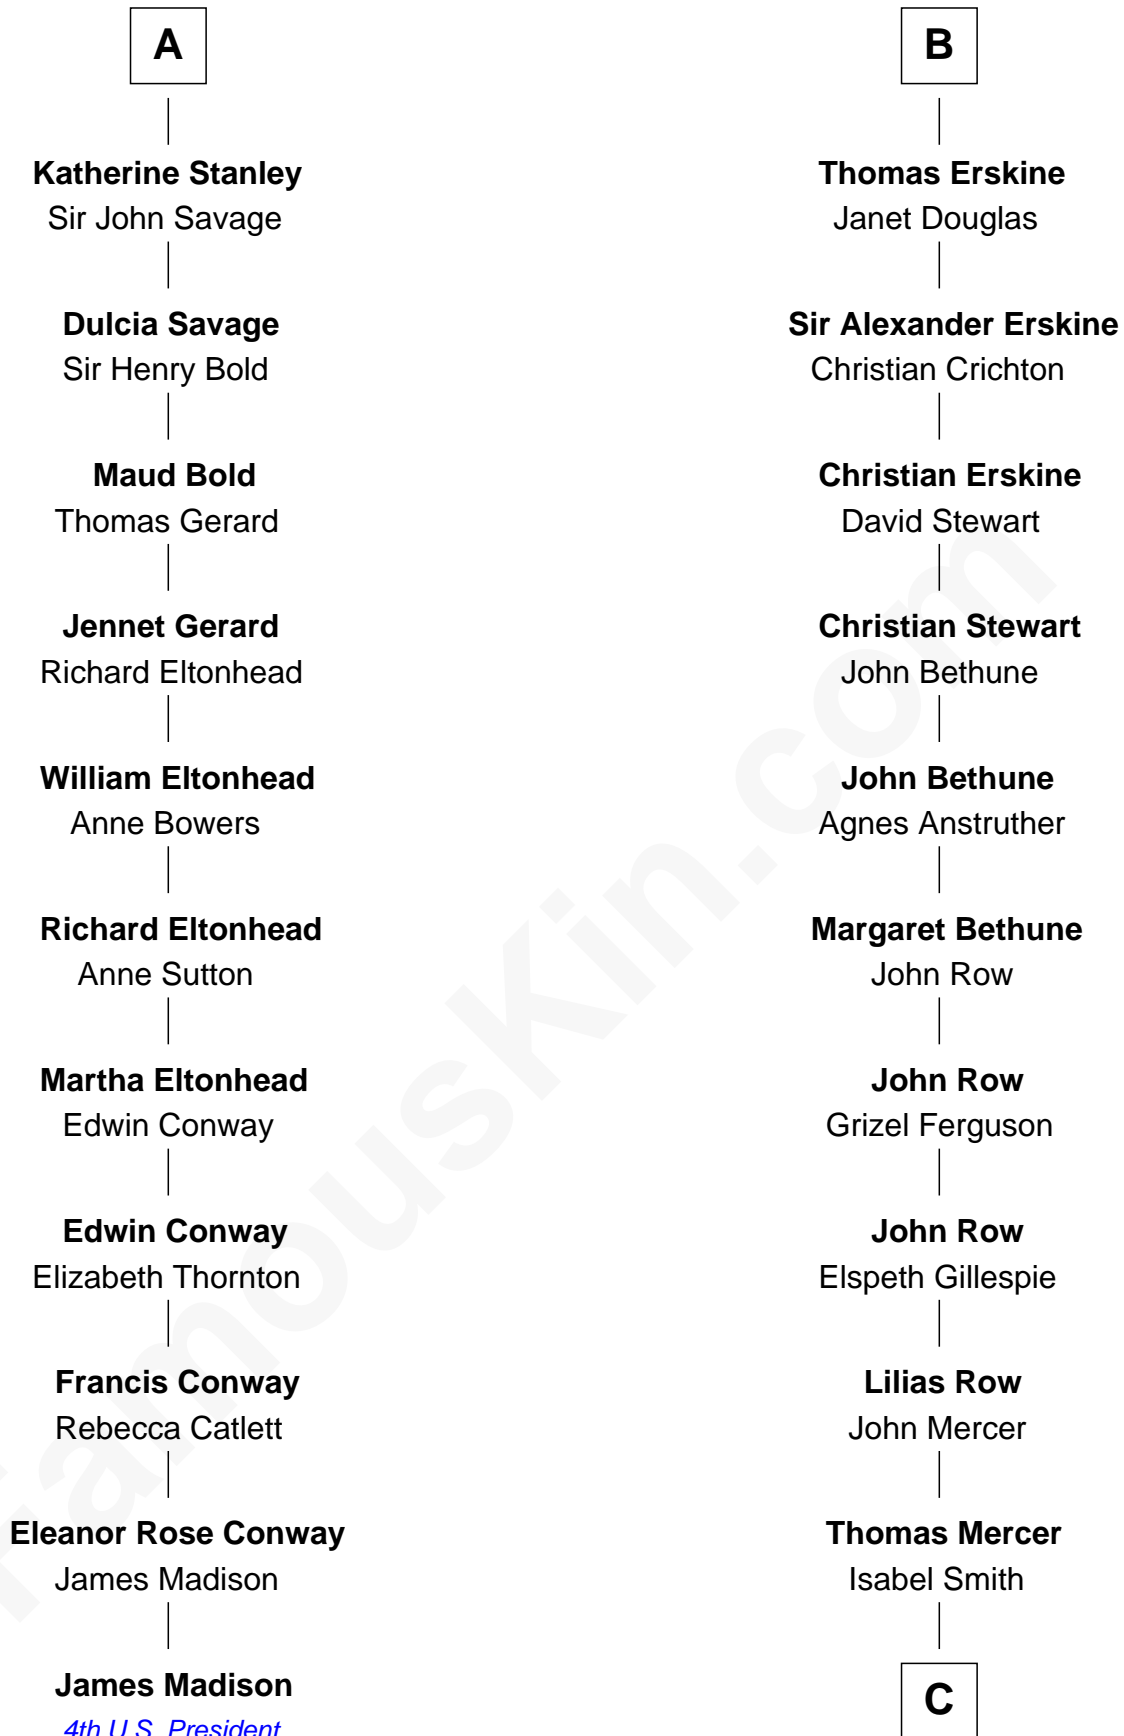

FamousKin.com Relationship Chart of

James Madison

4th U.S. President

17th cousin 1 time removed of

General Hugh Mercer

American Revolution

C

William Mercer

Anne Munro

General Hugh Mercer

American Revolution

FamousKin.com