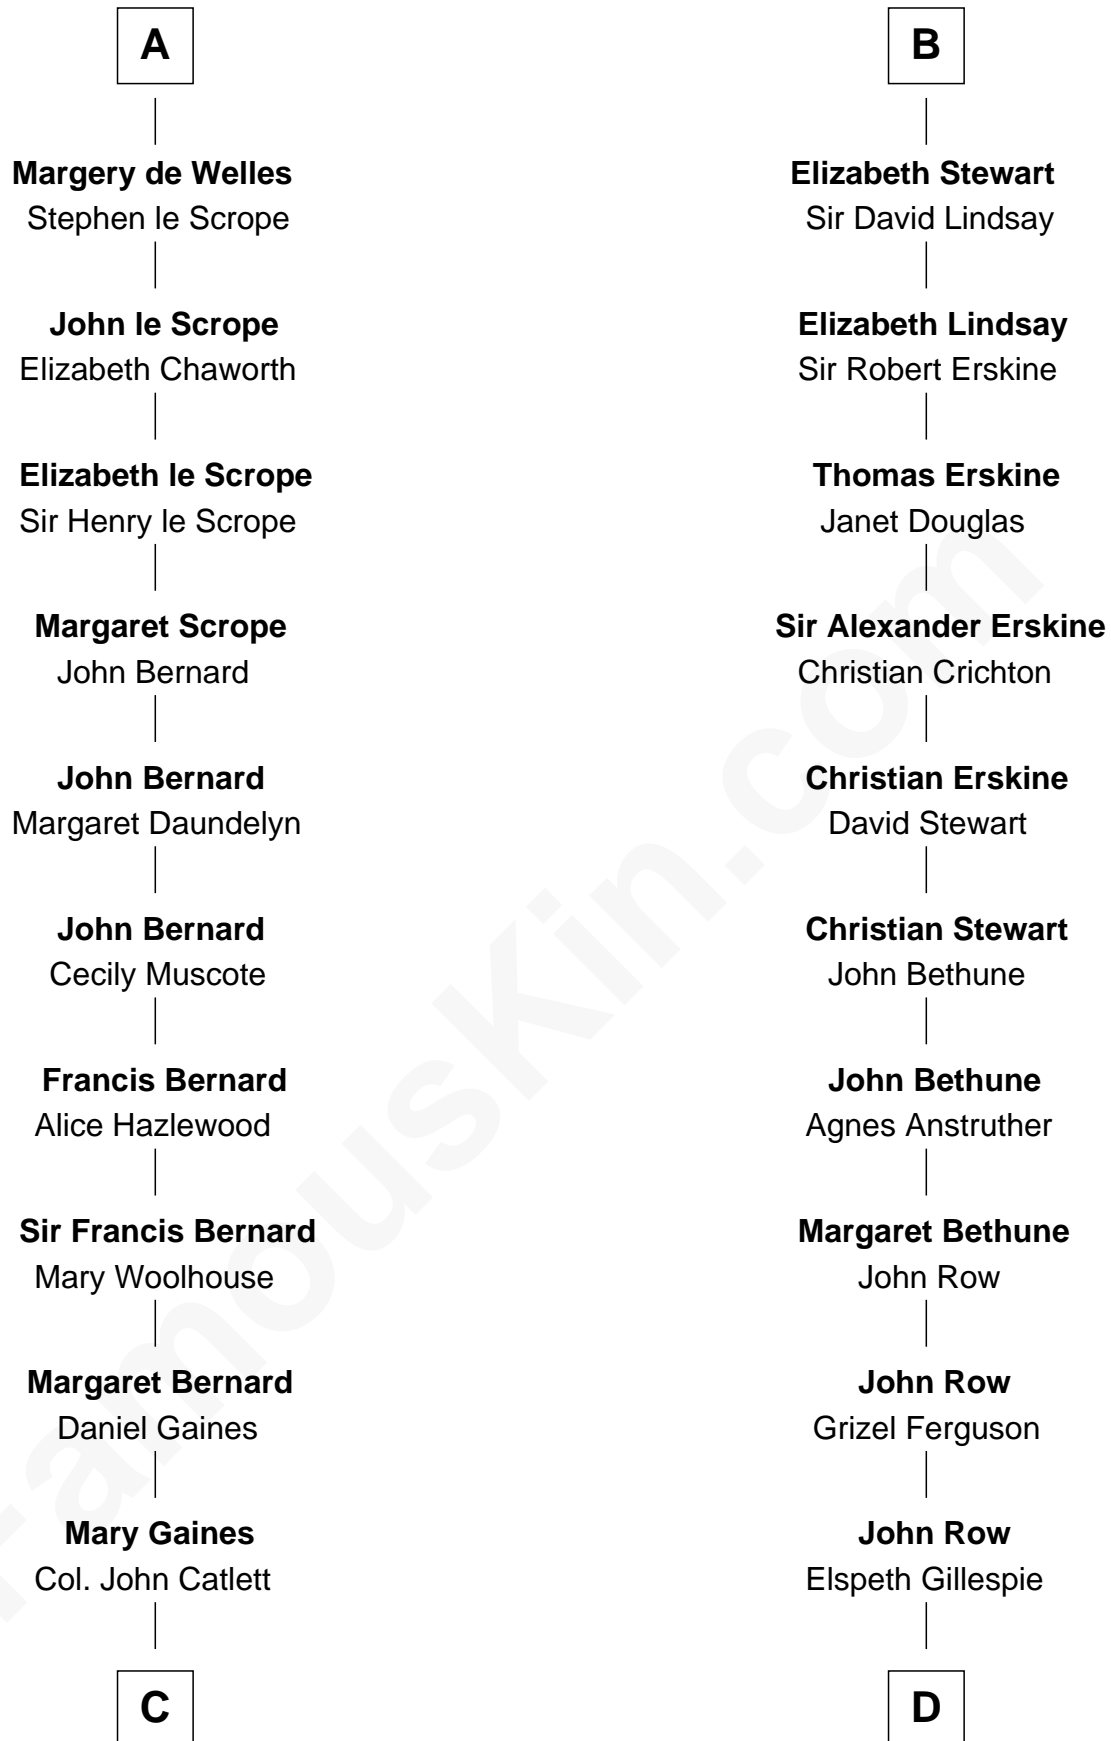

# FamousKin.com Relationship Chart of

**James Madison**

*4th U.S. President*

19th cousin 1 time removed of

**General Hugh Mercer**

*American Revolution*

**Henry of Huntingdon**

Ada de Warenne

Maud of Chester

**Isabella of Huntingdon**

Robert de Bruce

**Robert de Bruce**

Isabella de Clare

**Sir Robert de Brus**

Marjorie of Carrick

**Robert I, King of Scotland**

Isabella of Mar

**Marjorie Bruce**

Walter Stewart

**Robert II, King of Scotland**

Euphemia of Ross

**B**

**C**

**Rebecca Catlett**

Francis Conway

**Eleanor Rose Conway**

James Madison

**James Madison**

*4th U.S. President*

**D**

**Lilias Row**

John Mercer