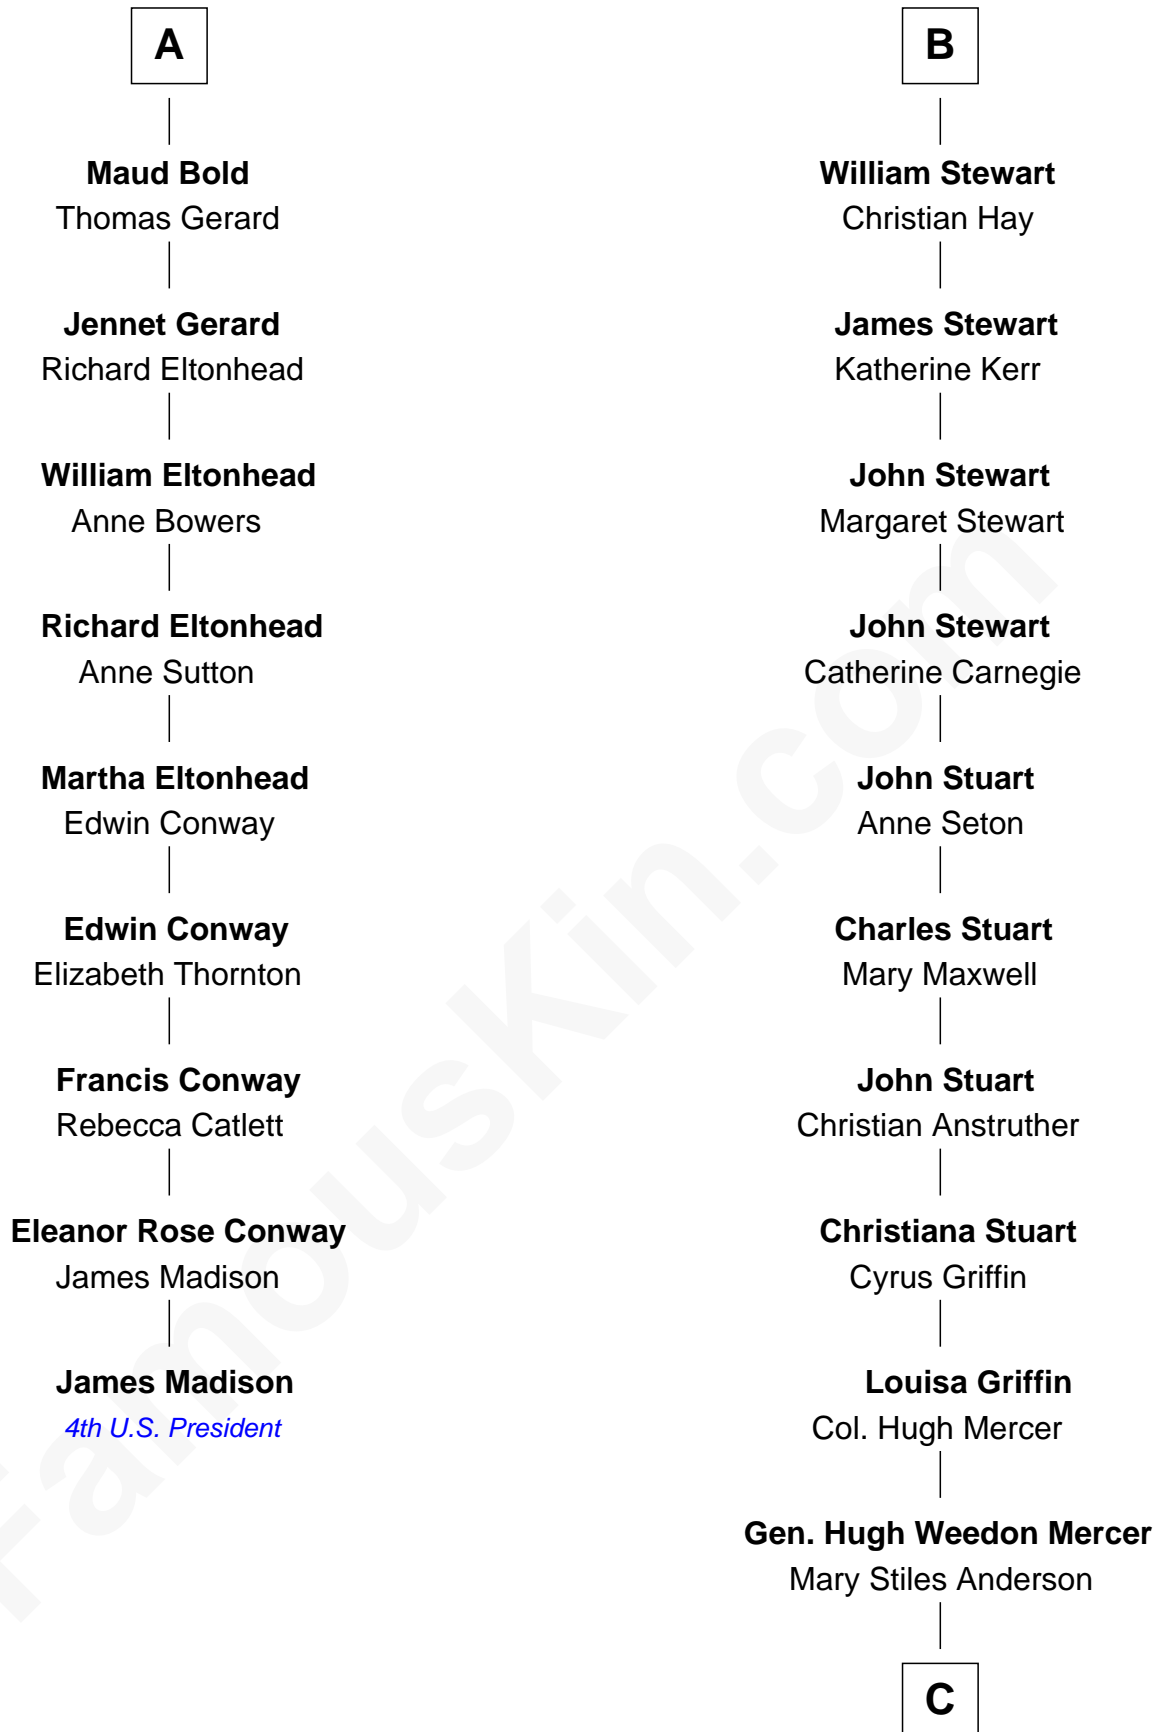

FamousKin.com Relationship Chart of

James Madison

4th U.S. President

15th cousin 4 times removed of

Johnny Mercer

Songwriter and Co-Founder of Capitol Records

C

George Anderson Mercer

Nanny Maury Herndon

George Anderson Mercer

Lillian Elizabeth Ciucevich

Johnny Mercer

Co-Founder of Capitol Records

FamousKin.com