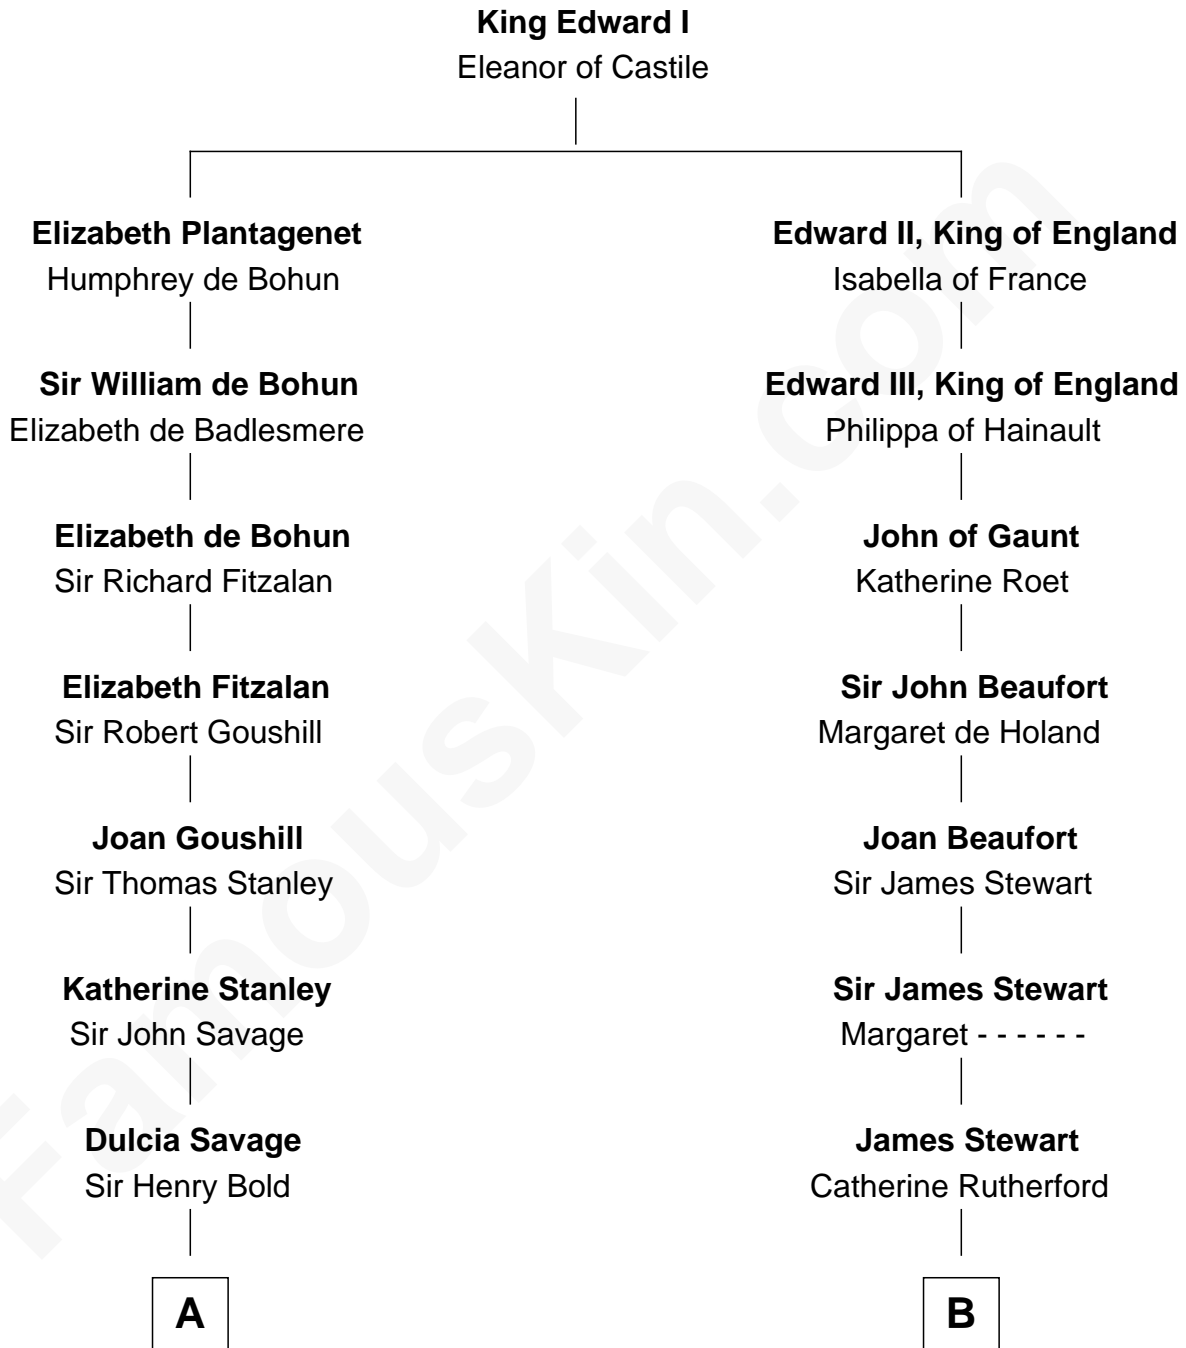

FamousKin.com Relationship Chart of

James Madison

4th U.S. President

15th cousin 4 times removed of

Johnny Mercer

Songwriter and Co-Founder of Capitol Records

C

George Anderson Mercer

Nanny Maury Herndon

George Anderson Mercer

Lillian Elizabeth Ciucevich

Johnny Mercer

Co-Founder of Capitol Records

FamousKin.com