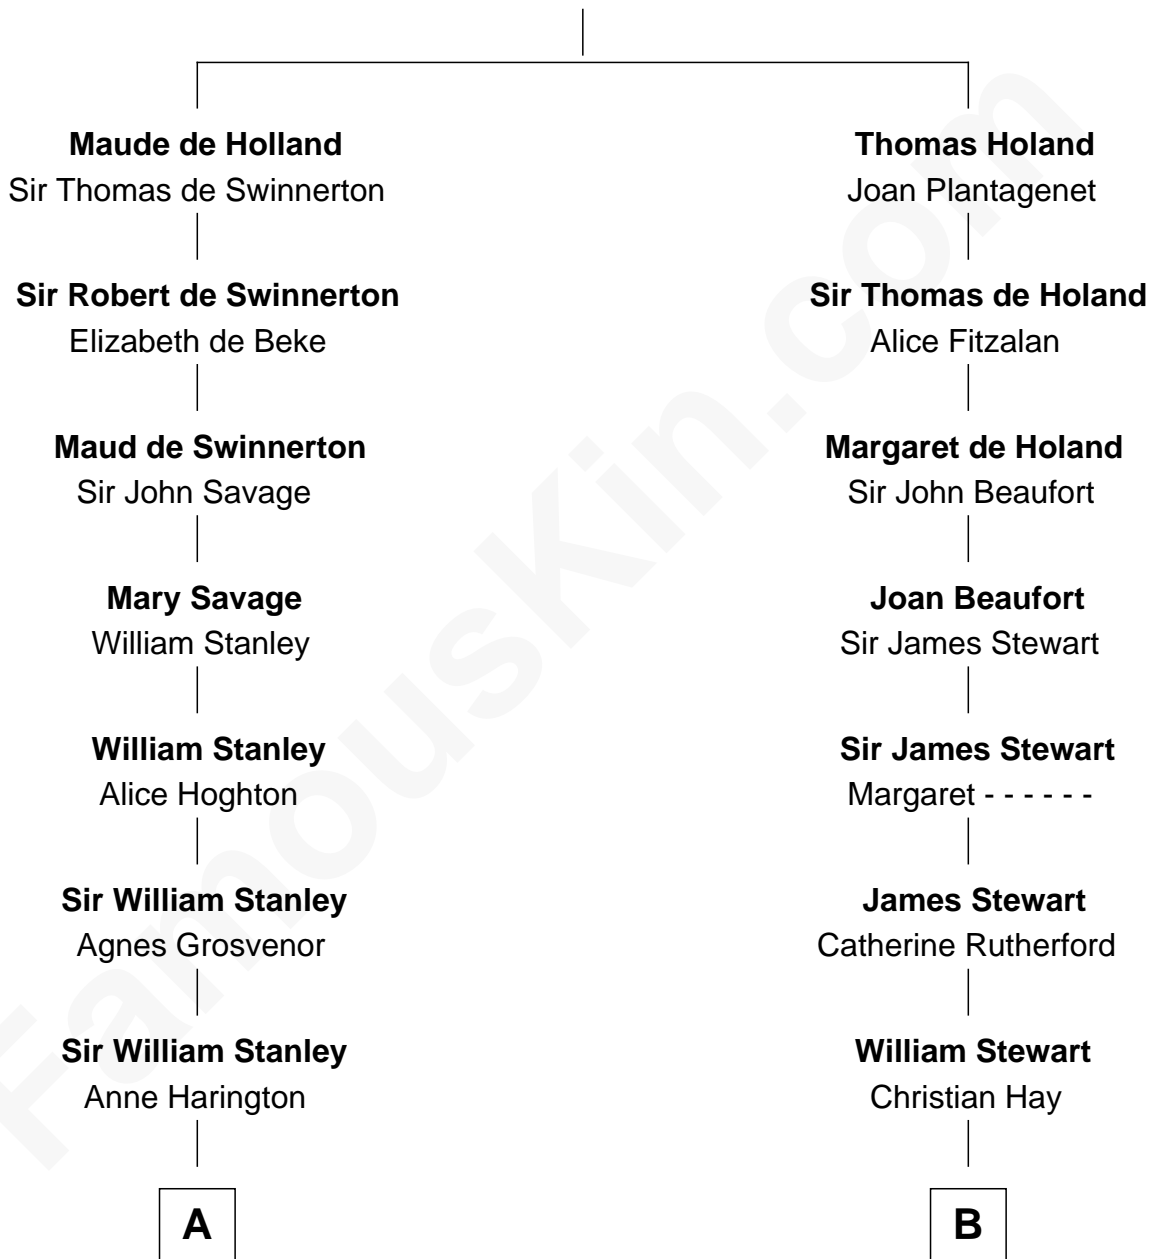

# FamousKin.com Relationship Chart of

**James Madison**

*4th U.S. President*

14th cousin 4 times removed of

**Johnny Mercer**

*Songwriter and Co-Founder of Capitol Records*

**Sir Robert de Holland**

Maude la Zouche

**C**

**George Anderson Mercer**

Lillian Elizabeth Ciucevich

**Johnny Mercer**

*Co-Founder of Capitol Records*

FamousKin.com