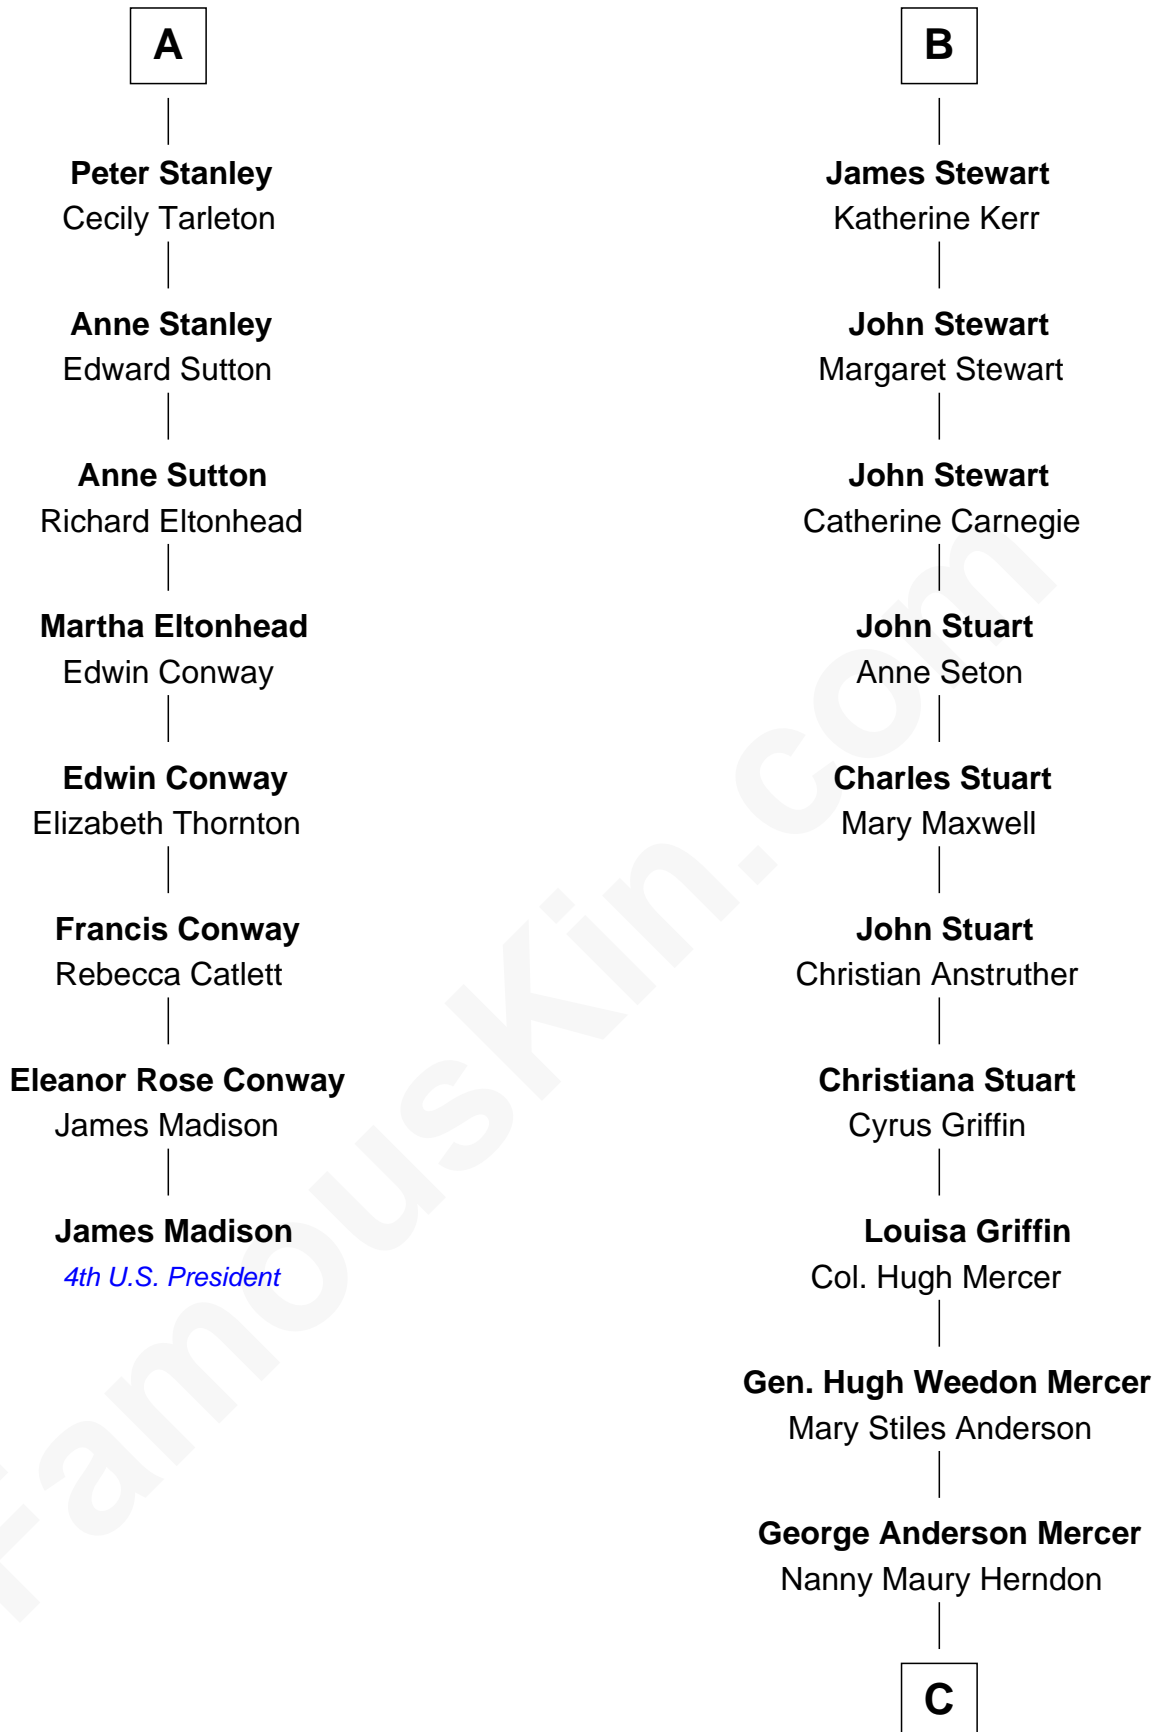

# FamousKin.com Relationship Chart of

**James Madison**

*4th U.S. President*

14th cousin 4 times removed of

**Johnny Mercer**

*Songwriter and Co-Founder of Capitol Records*

**Sir Robert de Holland**

Maude la Zouche

**C**

**George Anderson Mercer**

Lillian Elizabeth Ciucevich

**Johnny Mercer**

*Co-Founder of Capitol Records*

FamousKin.com