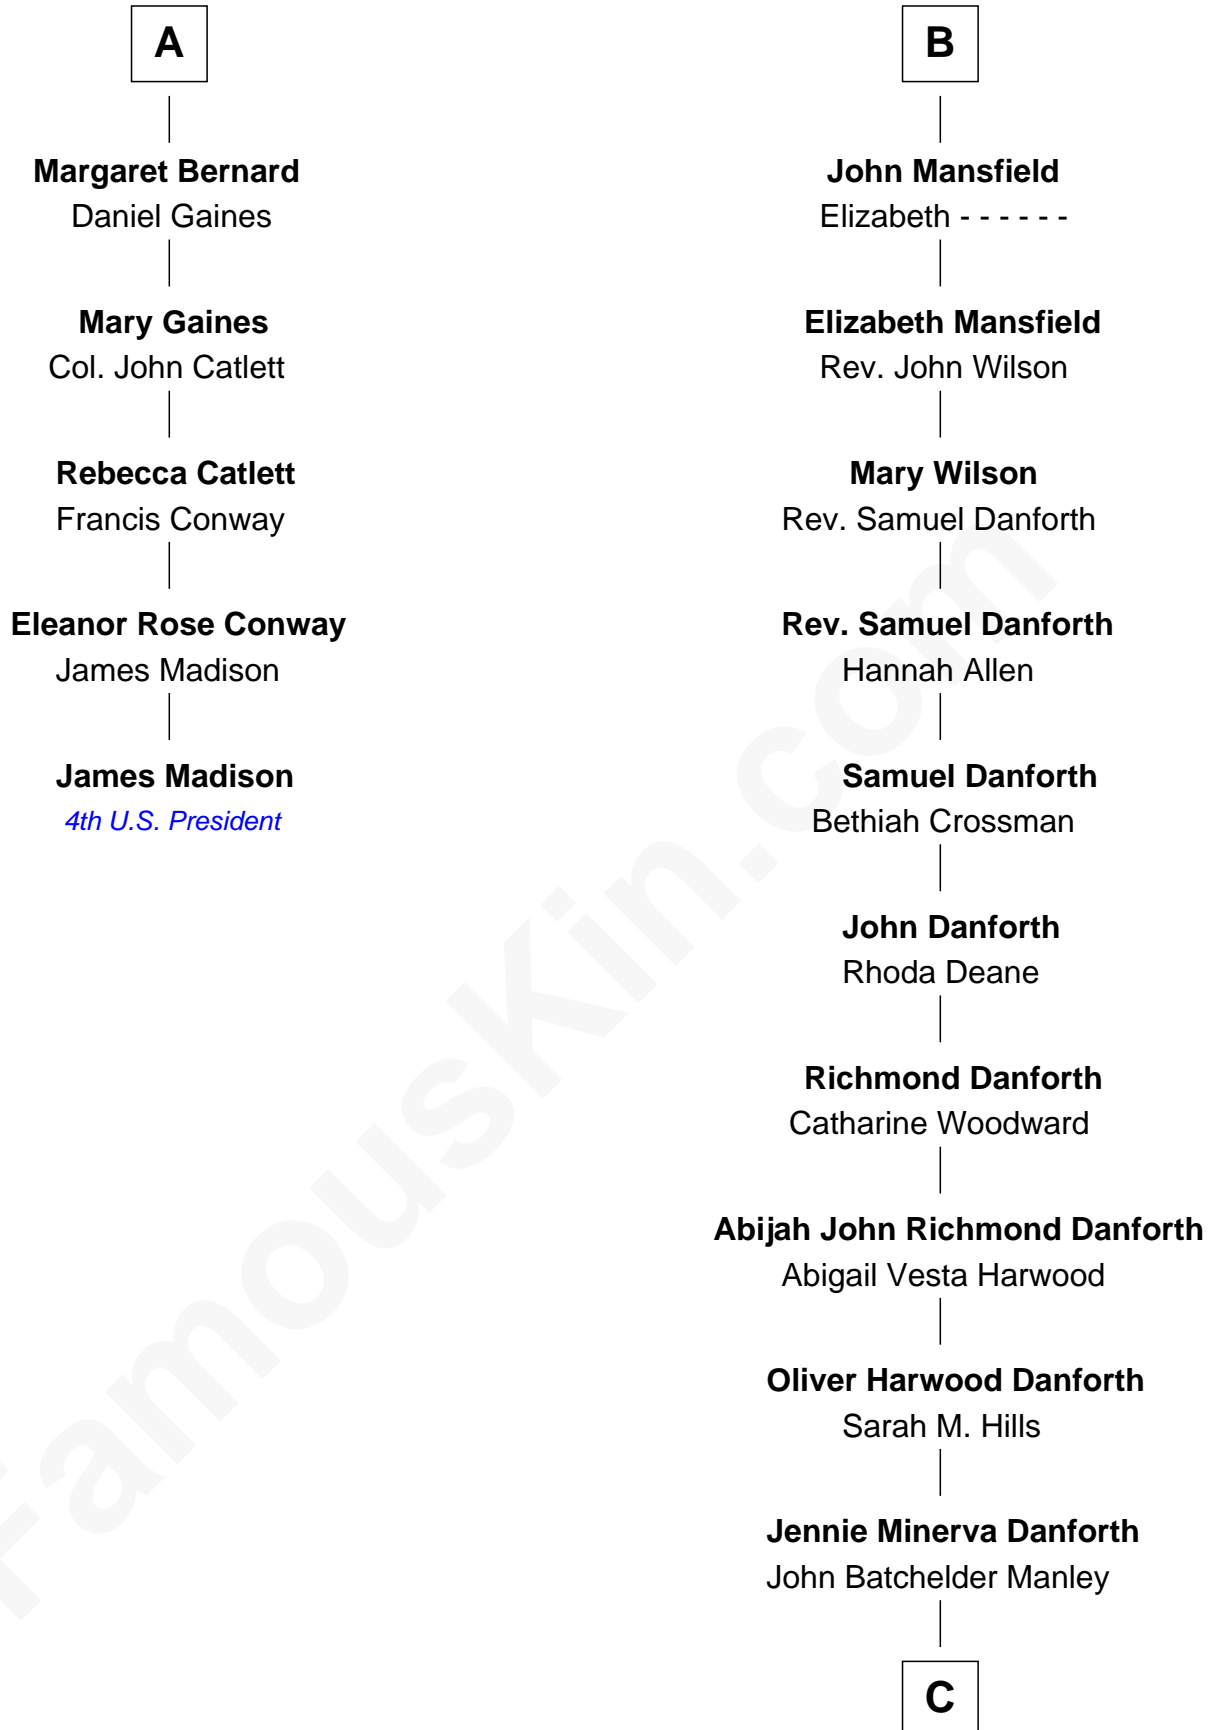

FamousKin.com Relationship Chart of

James Madison

4th U.S. President

11th cousin 8 times removed of

Zach Snyder

Filmmaker

Sir Ralph Neville
Margaret de Stafford

Margaret de Neville
Sir Richard Scrope

Sir Henry le Scrope
Elizabeth le Scrope

Margaret Scrope
John Bernard

John Bernard
Margaret Daundelyn

John Bernard
Cecily Muscote

Francis Bernard
Alice Hazlewood

Sir Francis Bernard
Mary Woolhouse

A

Philippe Neville
Sir Thomas Dacre

Joan Dacre
Thomas Clifford

John Clifford
Margaret Bromflete

Henry Clifford
Anne St. John

Elizabeth Clifford
Sir Ralph Bowes

Margery Bowes
Sir Ralph Eure

Anne Eure
Lancelot Mansfield

B

C