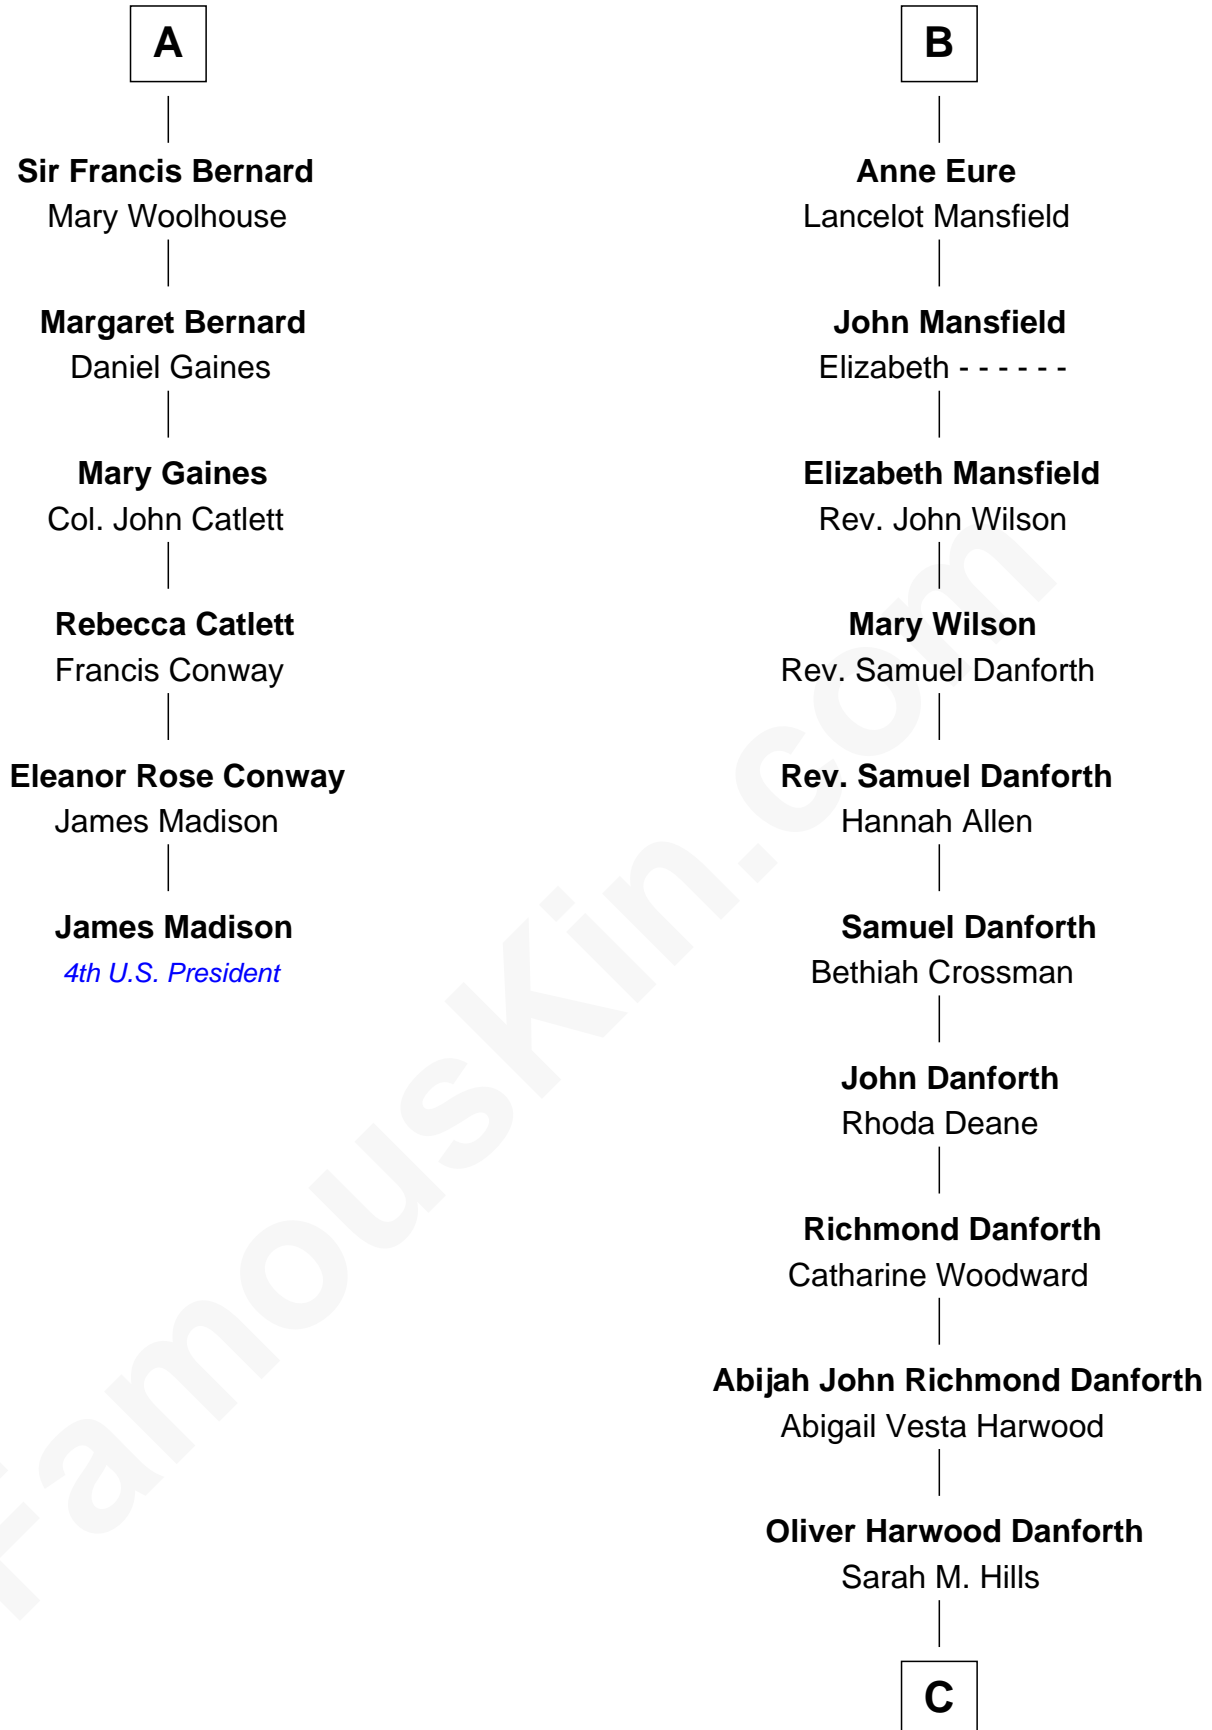

# FamousKin.com Relationship Chart of

**James Madison**

*4th U.S. President*

12th cousin 8 times removed of

**Zach Snyder**

*Filmmaker*

**John de Welles**

Maud de Roos

**Margery de Welles**

Stephen le Scrope

**John le Scrope**

Elizabeth Chaworth

**Elizabeth le Scrope**

Sir Henry le Scrope

**Margaret Scrope**

John Bernard

Eleanor de Mowbray

**Eudo de Welles**

Maud de Greystoke

**Sir Lionel de Welles**

Joan de Waterton

**Cecily de Welles**

Sir Robert Willoughby

**Sir Christopher Willoughby**

Margaret Jenney

**Elizabeth Willoughby**

Sir William Eure

**Sir Ralph Eure**

Margery Bowes

**B**

**C**

—  
**Jennie Minerva Danforth**