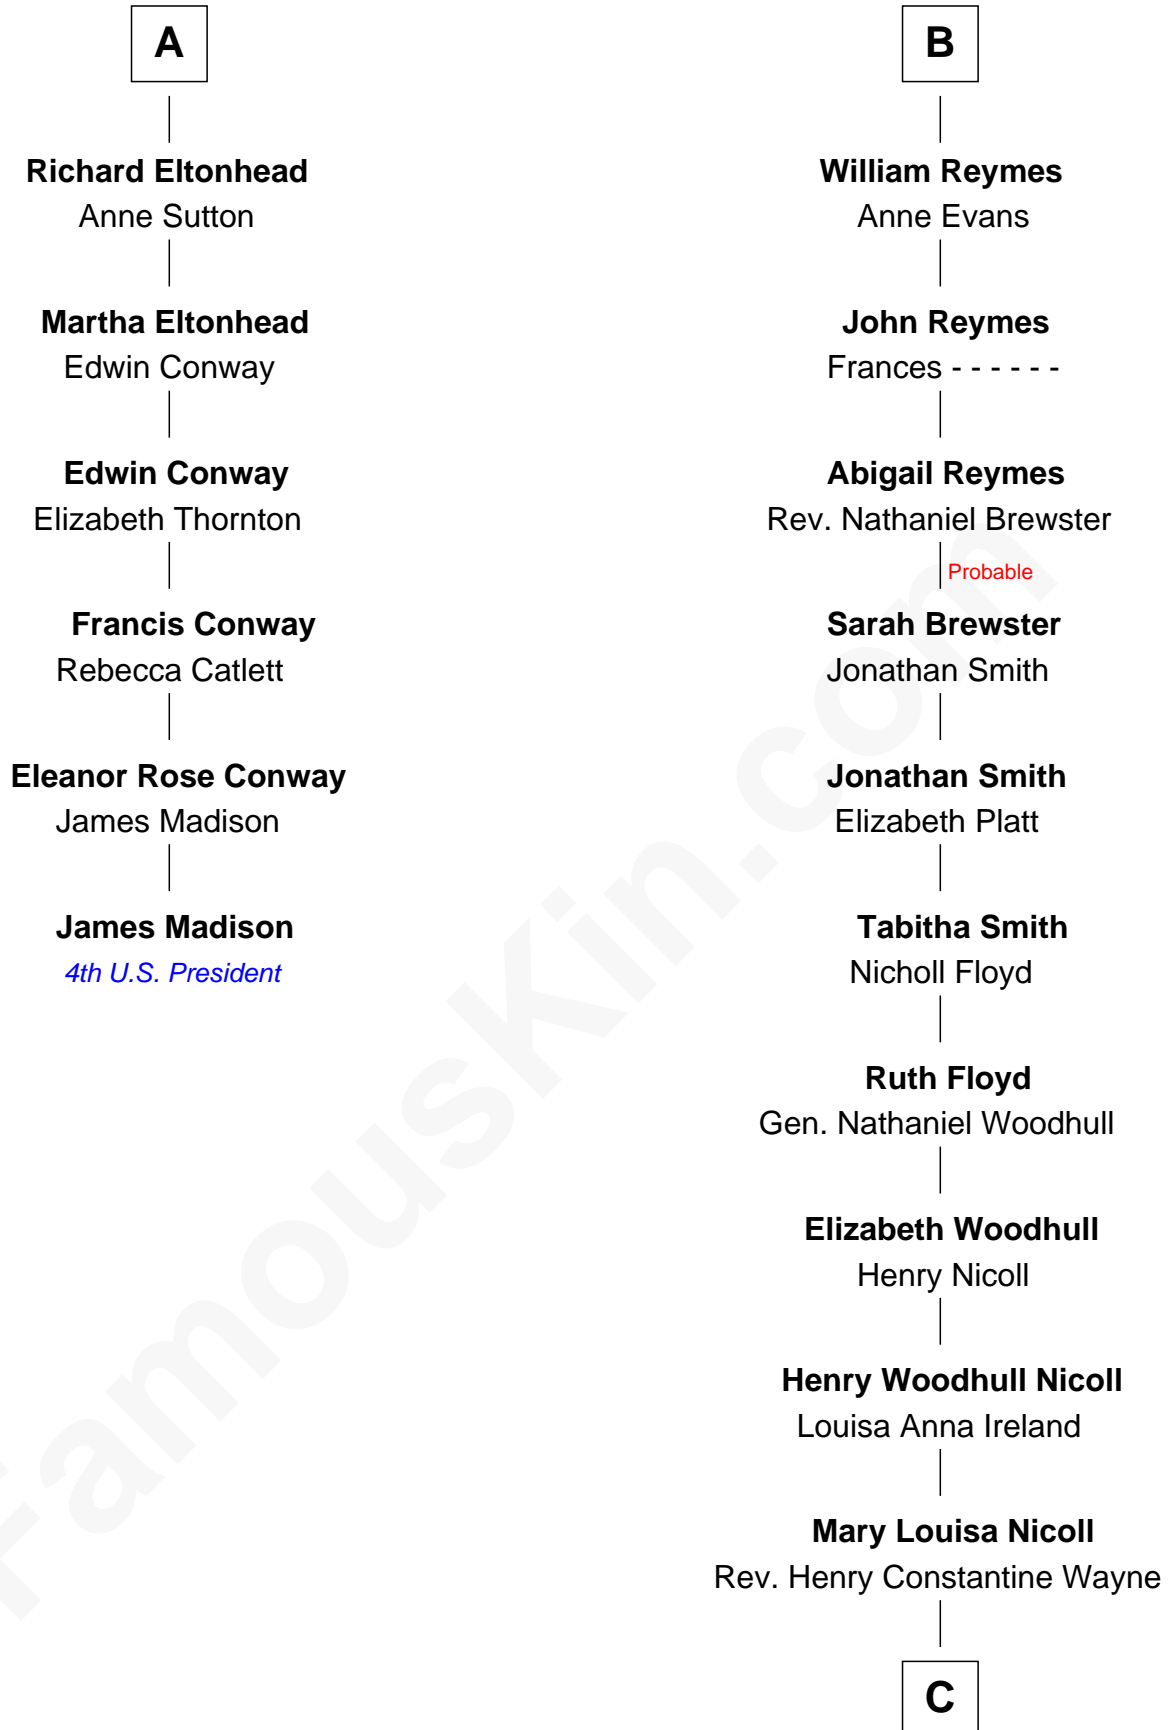

FamousKin.com Relationship Chart of

James Madison

4th U.S. President

12th cousin 8 times removed of

Porter Goss

1st Director of the C.I.A. 19th and last Dir. of Central Intelligence

Sir Richard Fitzalan

Elizabeth de Bohun

Sir William Beauchamp

Joan Beauchamp

James Butler

Sir Thomas Butler

Anne Hankeford

Margaret Butler

Sir William Boleyn

Sir Edward Boleyn

Anne Tempest

Elizabeth Boleyn

Thomas Payne

Mary Payne

William Reymes

B

C

Rev. Henry Nicoll Wayne