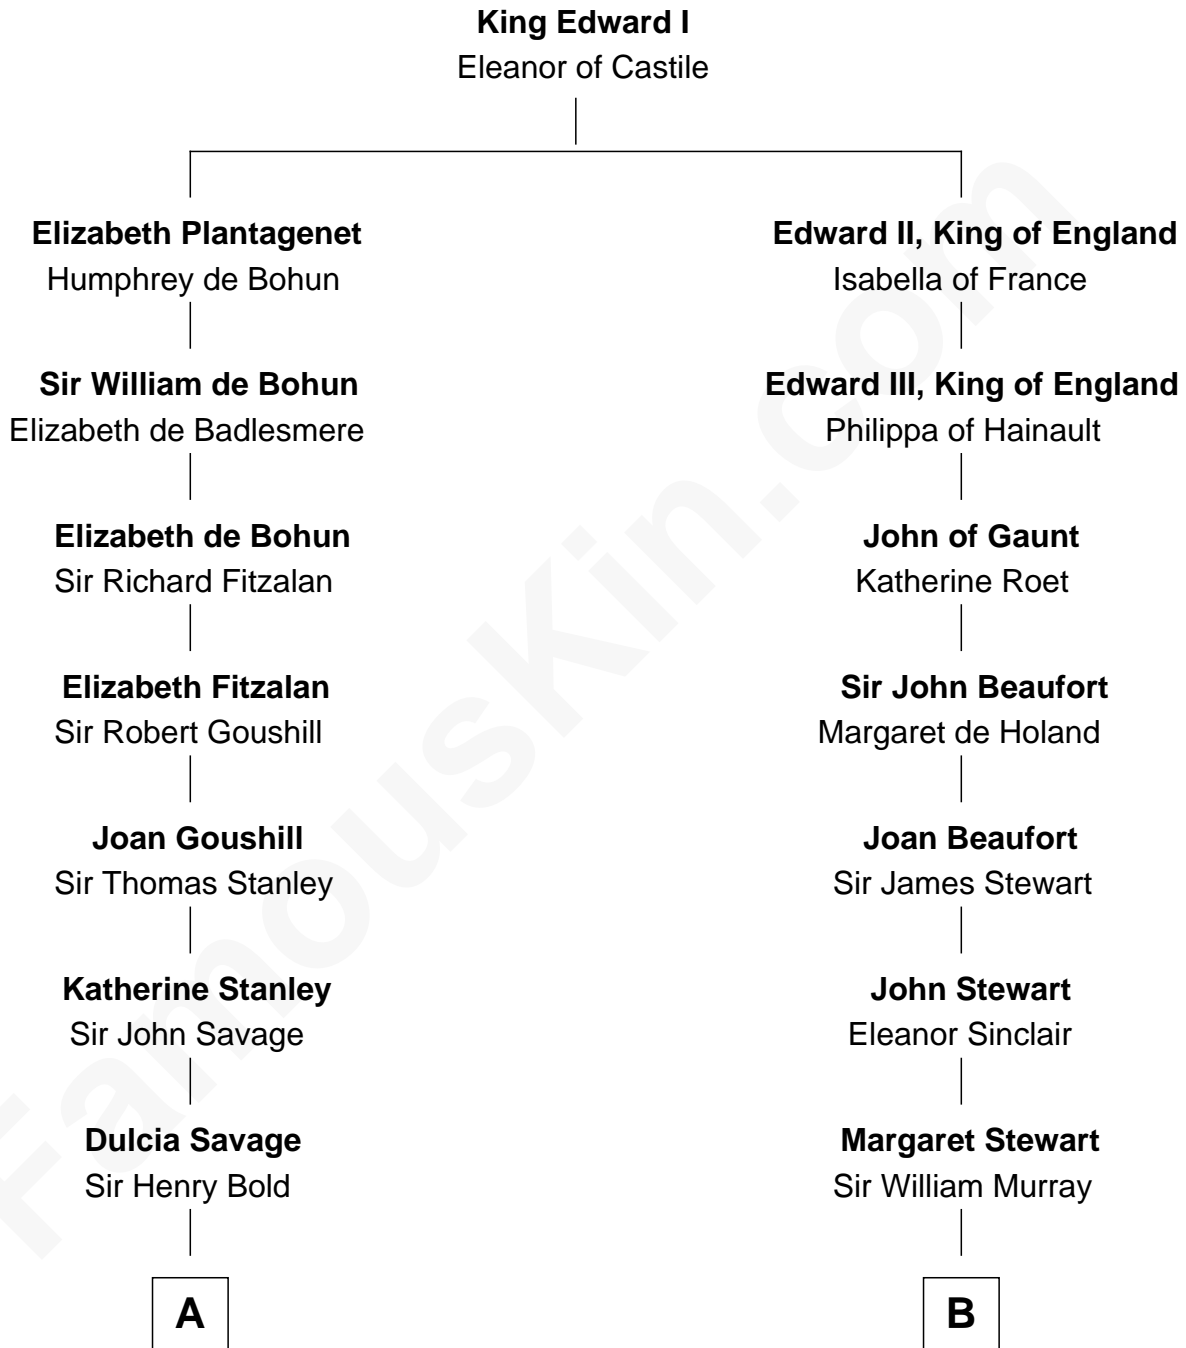

FamousKin.com Relationship Chart of

James Madison

4th U.S. President

13th cousin 2 times removed of

Major John Pitcairn

British Commander at Battle of Lexington

A

Maud Bold