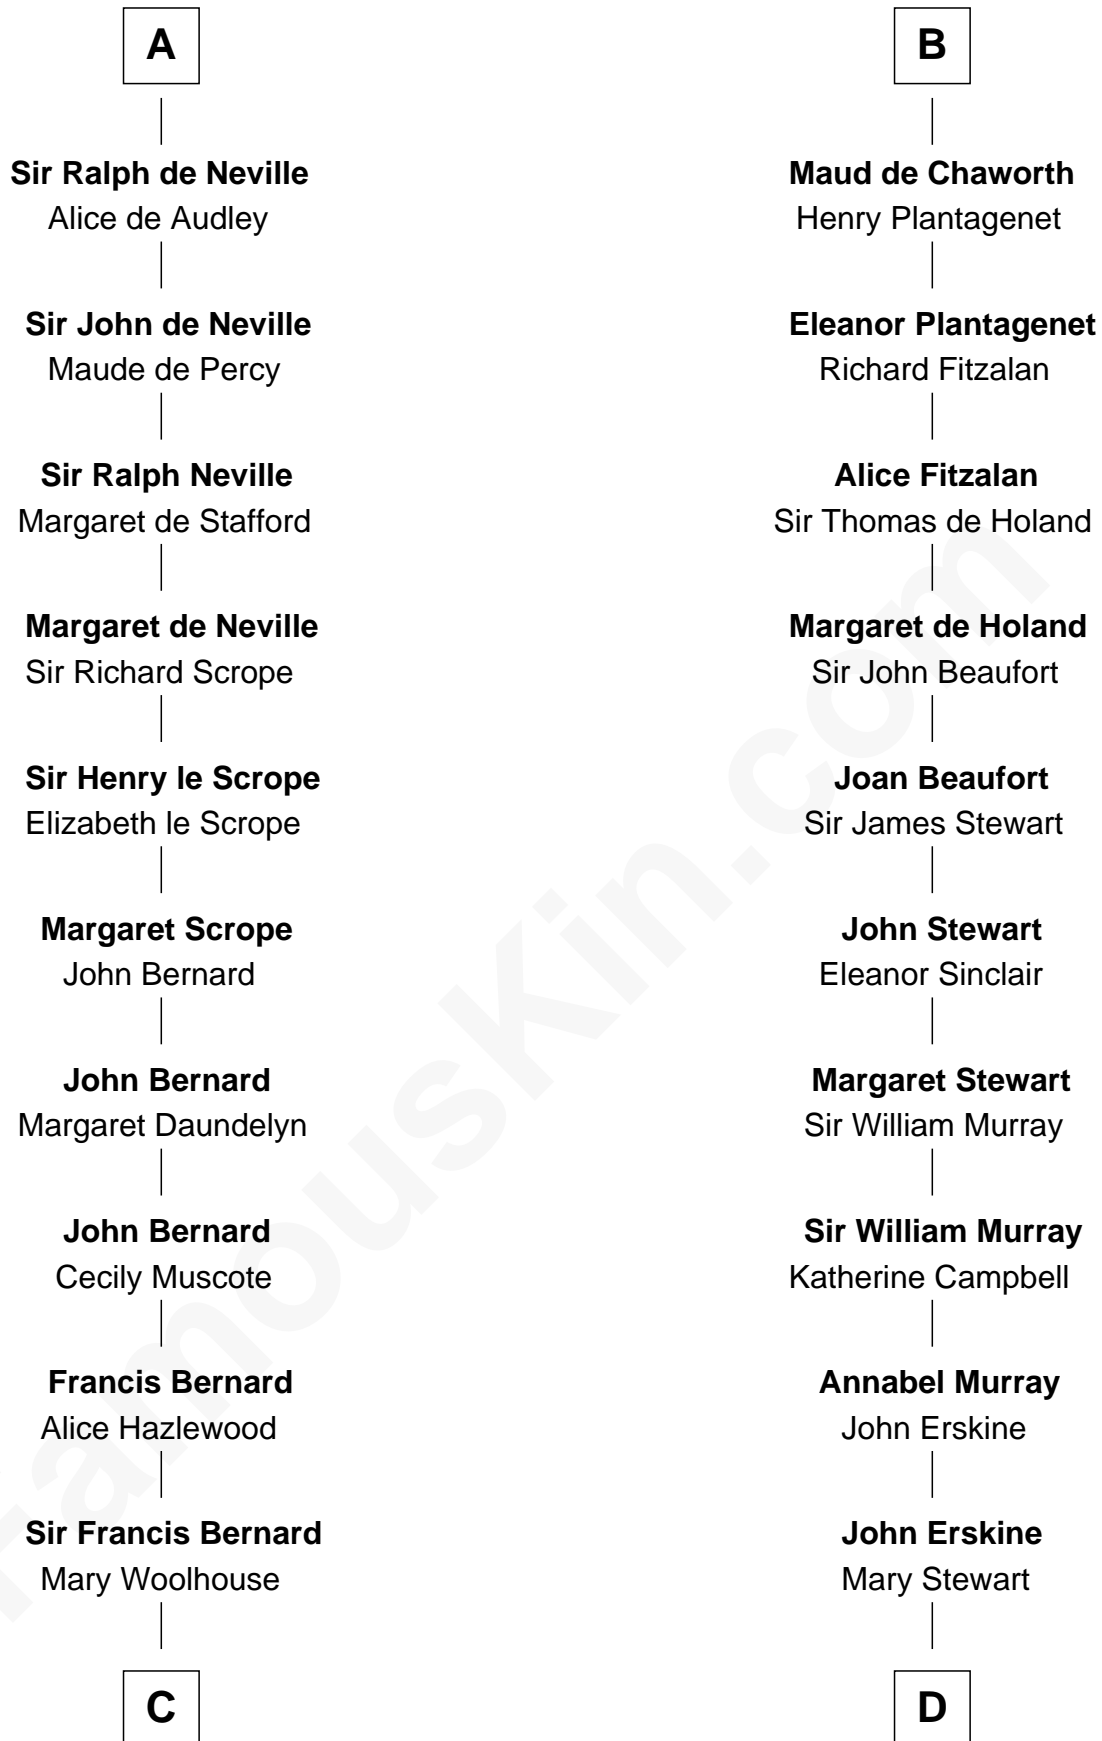

# FamousKin.com Relationship Chart of

**James Madison**

*4th U.S. President*

20th cousin 1 time removed of

**Major John Pitcairn**

*British Commander at Battle of Lexington*

**C**

**Margaret Bernard**

Daniel Gaines

**Mary Gaines**

Col. John Catlett

**Rebecca Catlett**

Francis Conway

**Eleanor Rose Conway**

James Madison

**James Madison**

*4th U.S. President*

**D**

**Sir Charles Erskine**

Mary Hope

**Mary Erskine**

William Hamilton

**Katherine Hamilton**

Rev. David Pitcairn

**Major John Pitcairn**

*British Commander at Lexington*