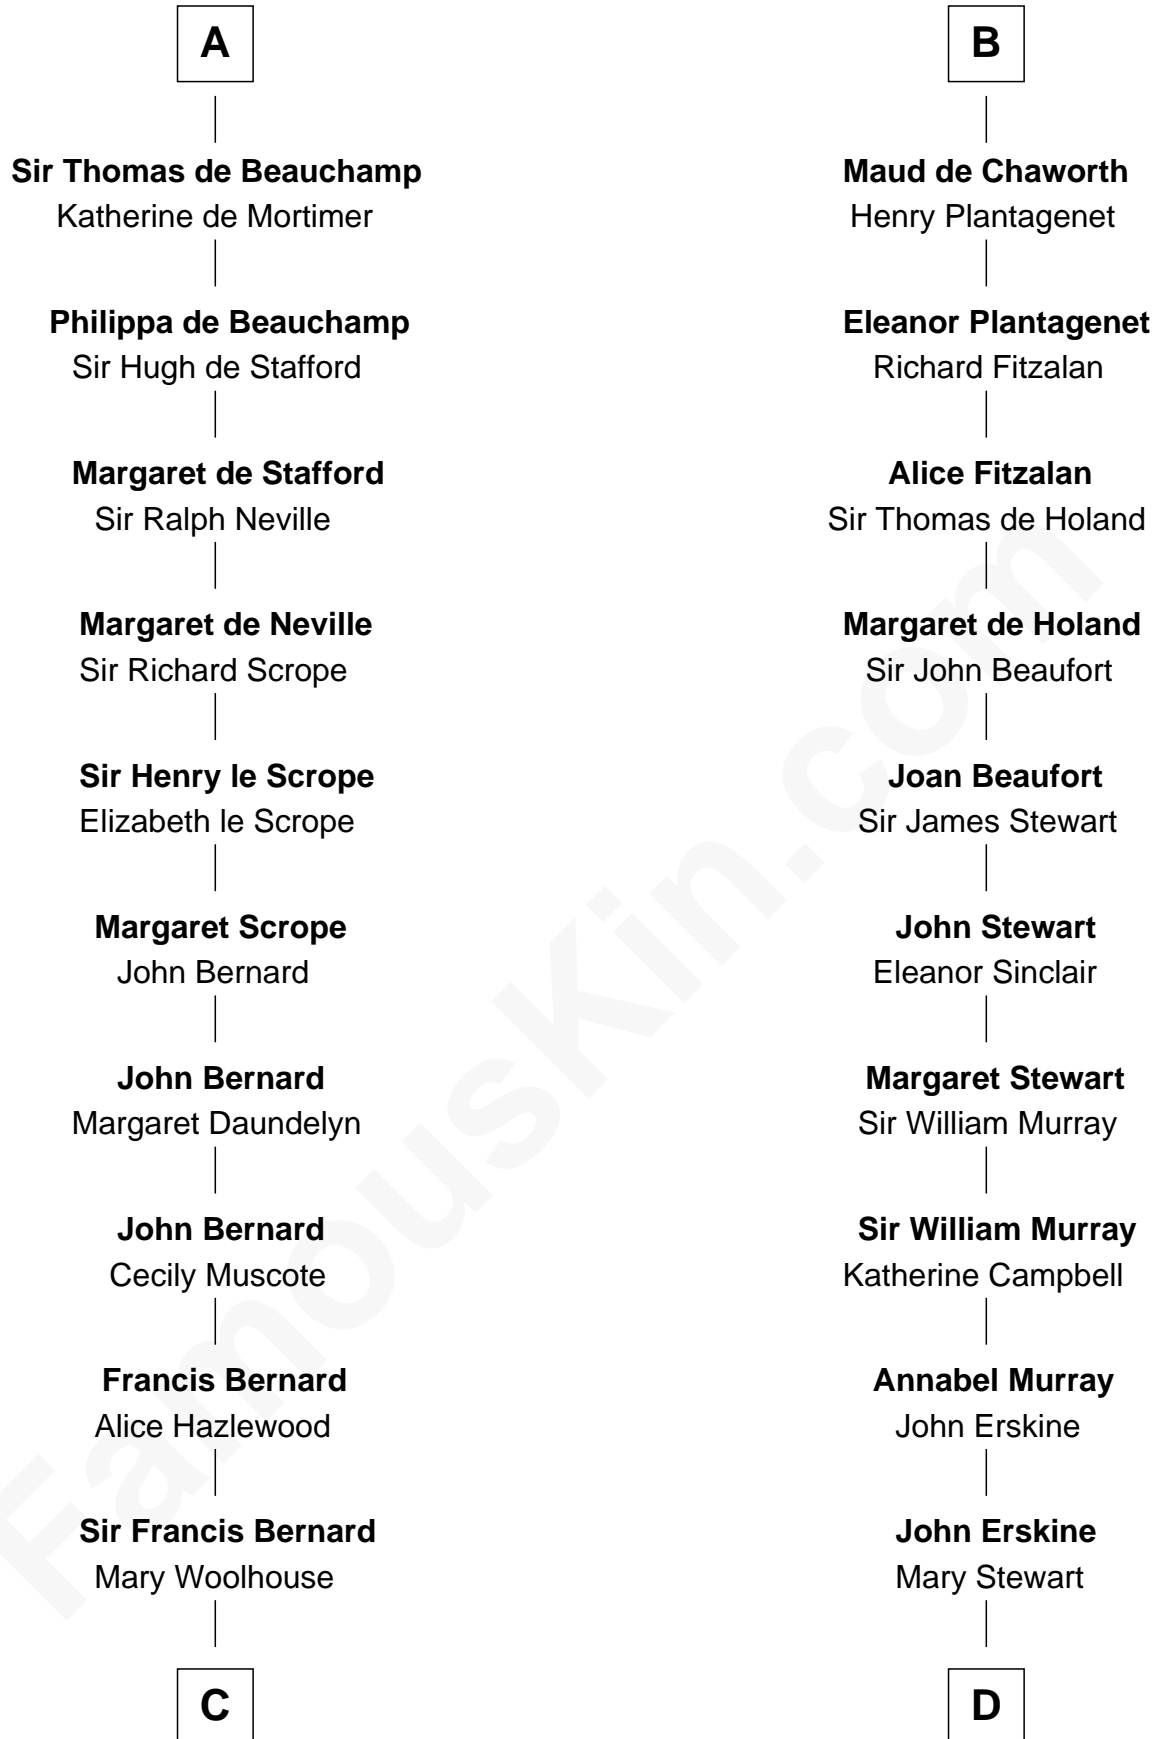

# FamousKin.com Relationship Chart of

**James Madison**

*4th U.S. President*

20th cousin 1 time removed of

**Major John Pitcairn**

*British Commander at Battle of Lexington*

**C**

**Margaret Bernard**

Daniel Gaines

**Mary Gaines**

Col. John Catlett

**Rebecca Catlett**

Francis Conway

**Eleanor Rose Conway**

James Madison

**James Madison**

*4th U.S. President*

**D**

**Sir Charles Erskine**

Mary Hope

**Mary Erskine**

William Hamilton

**Katherine Hamilton**

Rev. David Pitcairn

**Major John Pitcairn**

*British Commander at Lexington*