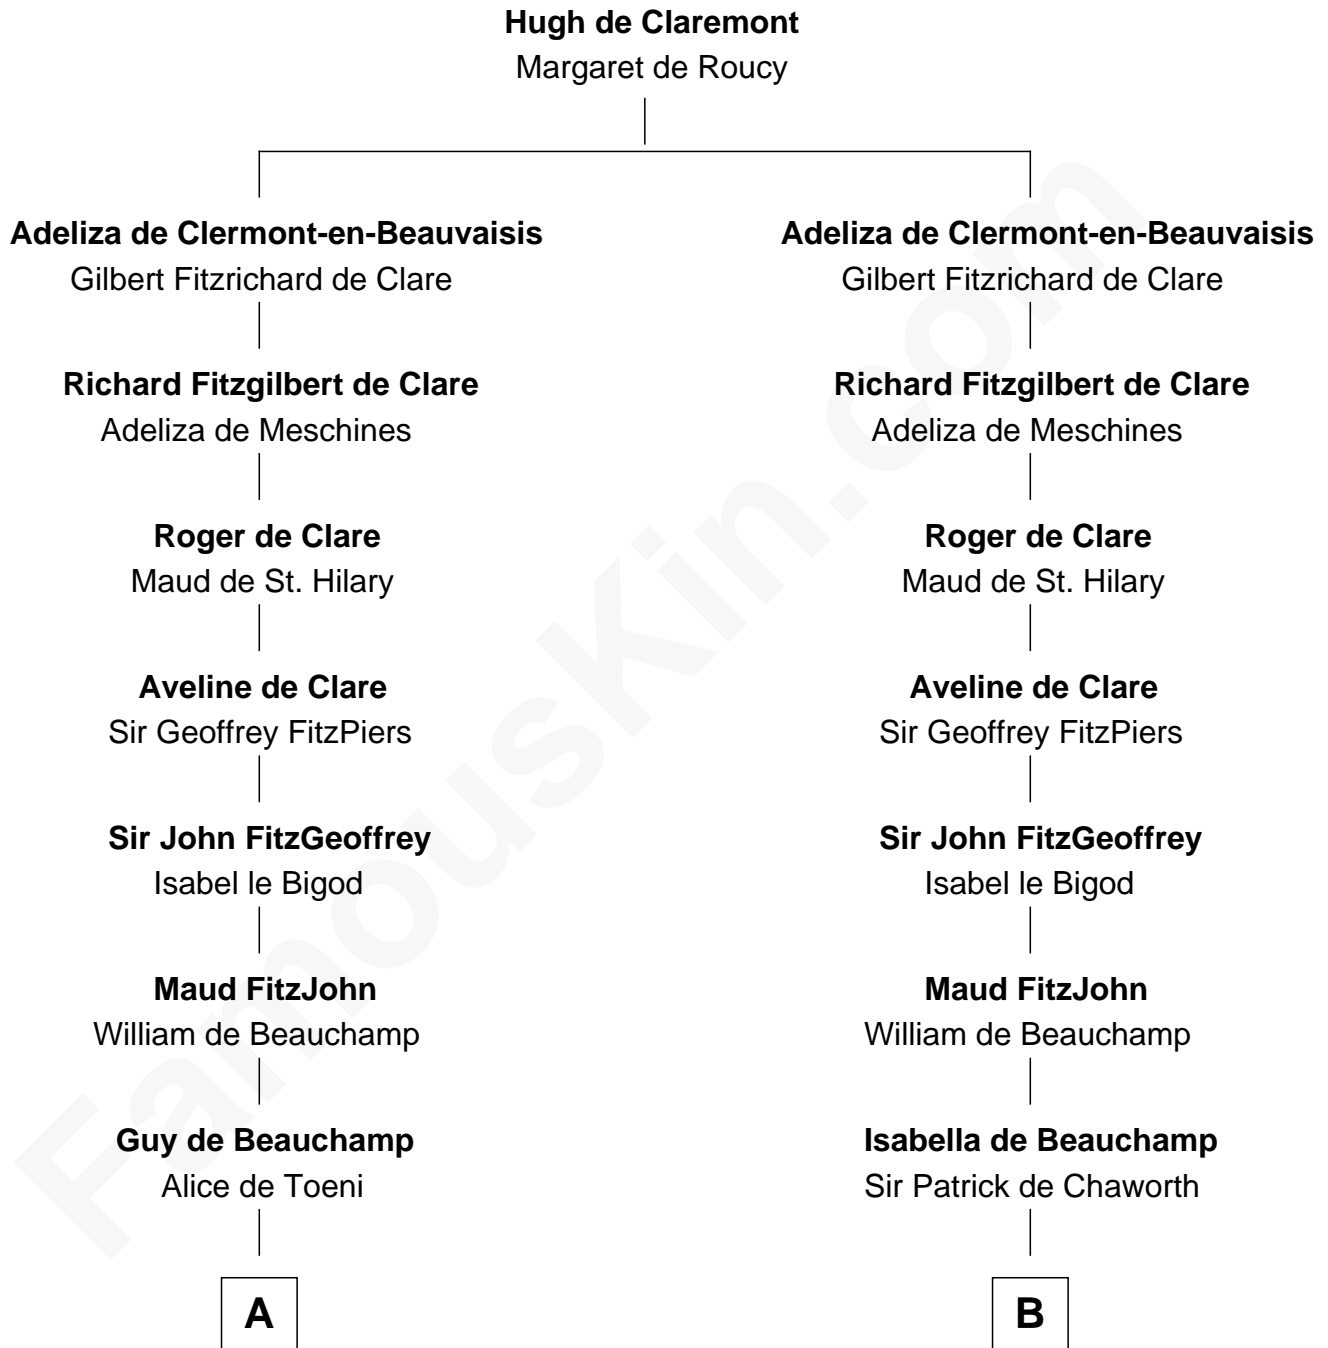

# FamousKin.com Relationship Chart of

**James Madison**

*4th U.S. President*

20th cousin 1 time removed of

**Major John Pitcairn**

*British Commander at Battle of Lexington*

**C**

**Margaret Bernard**

Daniel Gaines

**Mary Gaines**

Col. John Catlett

**Rebecca Catlett**

Francis Conway

**Eleanor Rose Conway**

James Madison

**James Madison**

**Major John Pitcairn**

*British Commander at Lexington*