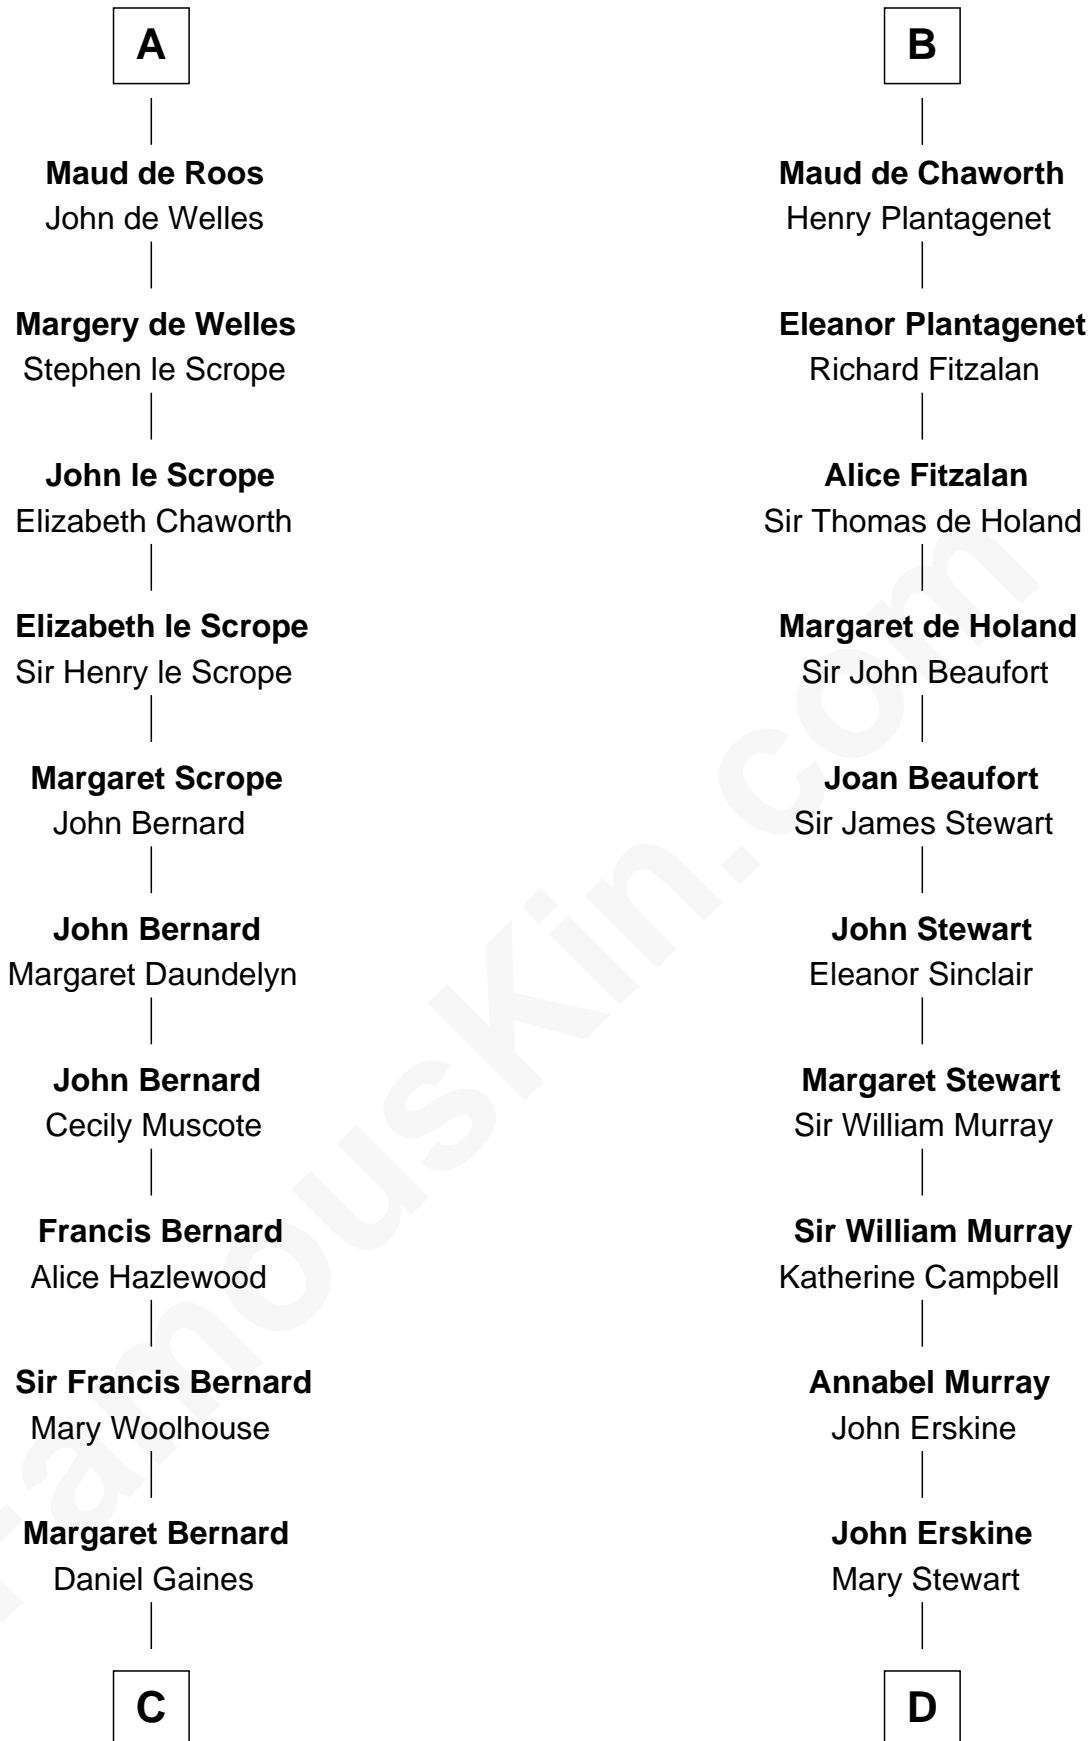

FamousKin.com Relationship Chart of

James Madison

4th U.S. President

20th cousin of

Major John Pitcairn

British Commander at Battle of Lexington

Richard Fitzgilbert

Rohese Giffard

C

Mary Gaines
Col. John Catlett

Rebecca Catlett
Francis Conway

Eleanor Rose Conway
James Madison

James Madison
4th U.S. President

D

Sir Charles Erskine
Mary Hope

Mary Erskine
William Hamilton