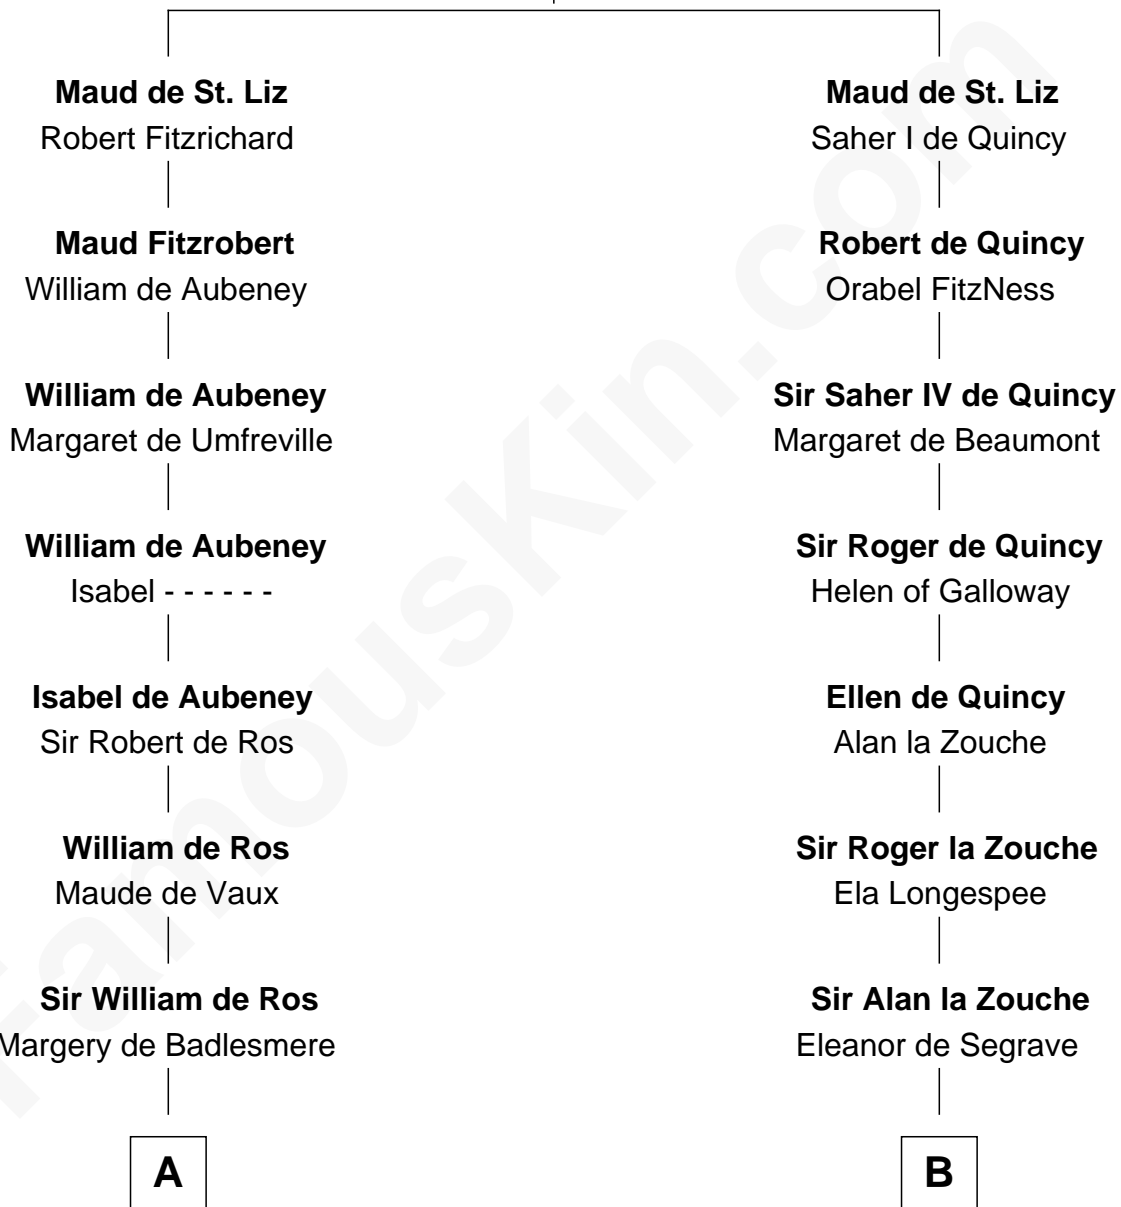

FamousKin.com Relationship Chart of

James Madison

4th U.S. President

20th cousin of

Major John Pitcairn

British Commander at Battle of Lexington

Simon I de St. Liz
Maud of Northumberland

C

Mary Gaines
Col. John Catlett

Rebecca Catlett
Francis Conway

Eleanor Rose Conway
James Madison

James Madison
4th U.S. President

D

Sir Charles Erskine
Mary Hope

Mary Erskine
William Hamilton

Katherine Hamilton
Rev. David Pitcairn

Major John Pitcairn
British Commander at Lexington