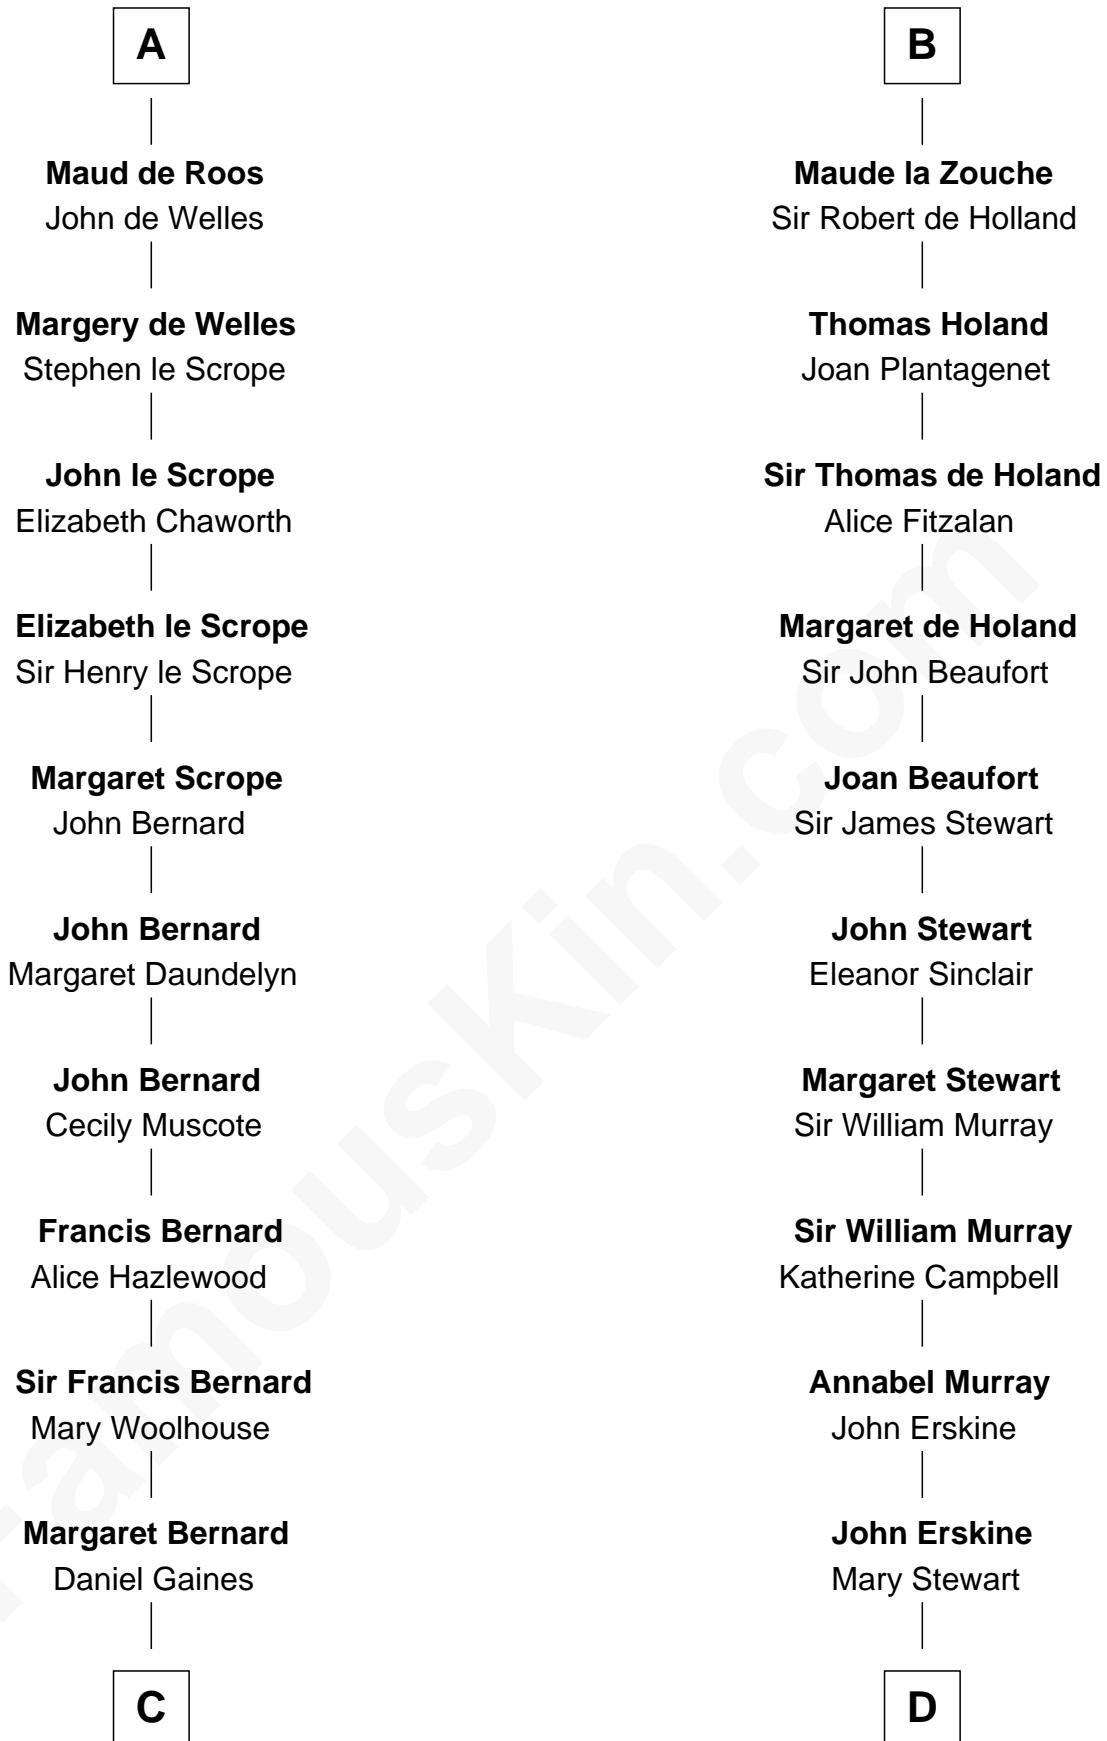

FamousKin.com Relationship Chart of

James Madison

4th U.S. President

20th cousin of

Major John Pitcairn

British Commander at Battle of Lexington

Simon I de St. Liz
Maud of Northumberland

C

Mary Gaines
Col. John Catlett

Rebecca Catlett
Francis Conway

Eleanor Rose Conway
James Madison

James Madison
4th U.S. President

D

Sir Charles Erskine
Mary Hope

Mary Erskine
William Hamilton

Katherine Hamilton
Rev. David Pitcairn

Major John Pitcairn
British Commander at Lexington