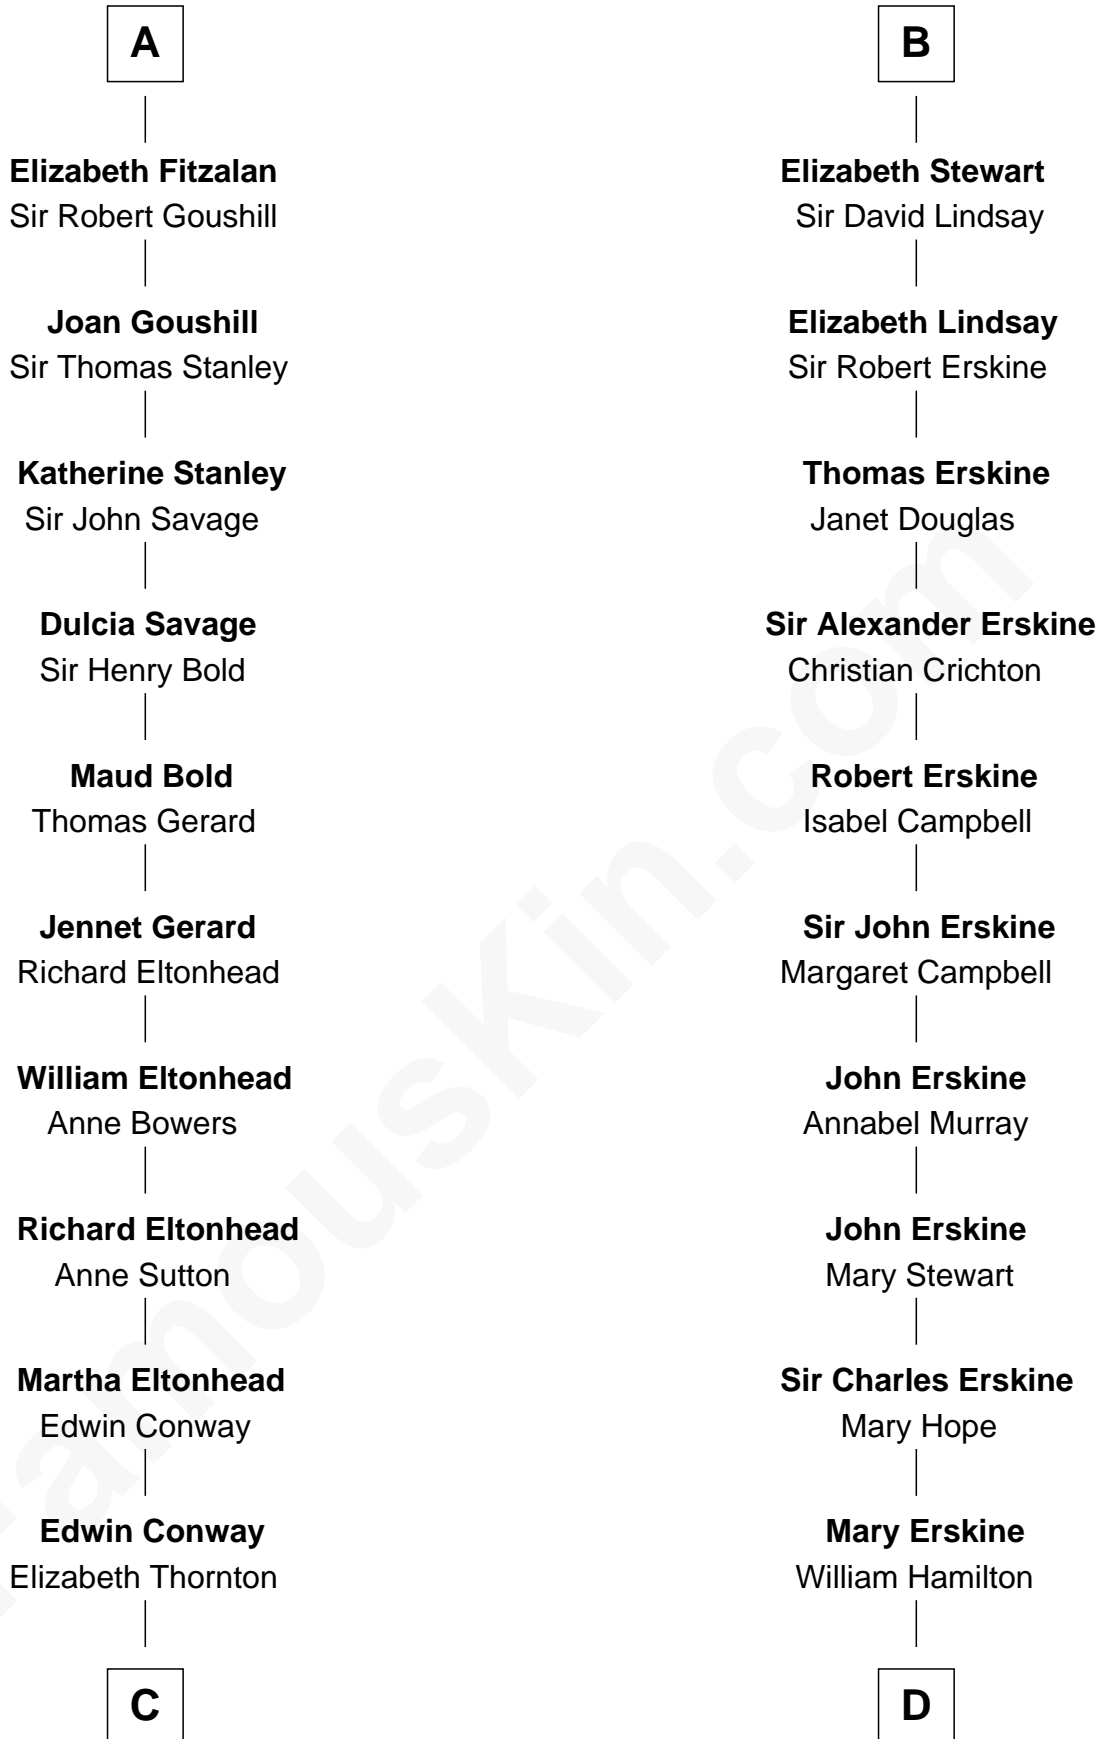

FamousKin.com Relationship Chart of

James Madison

4th U.S. President

18th cousin 1 time removed of

Major John Pitcairn

British Commander at Battle of Lexington

Bertrade de Montfort

Hugh de Kevelioc

C

Francis Conway
Rebecca Catlett

Eleanor Rose Conway
James Madison

James Madison
4th U.S. President

D

Katherine Hamilton
Rev. David Pitcairn

Major John Pitcairn
British Commander at Lexington

FamousKin.com