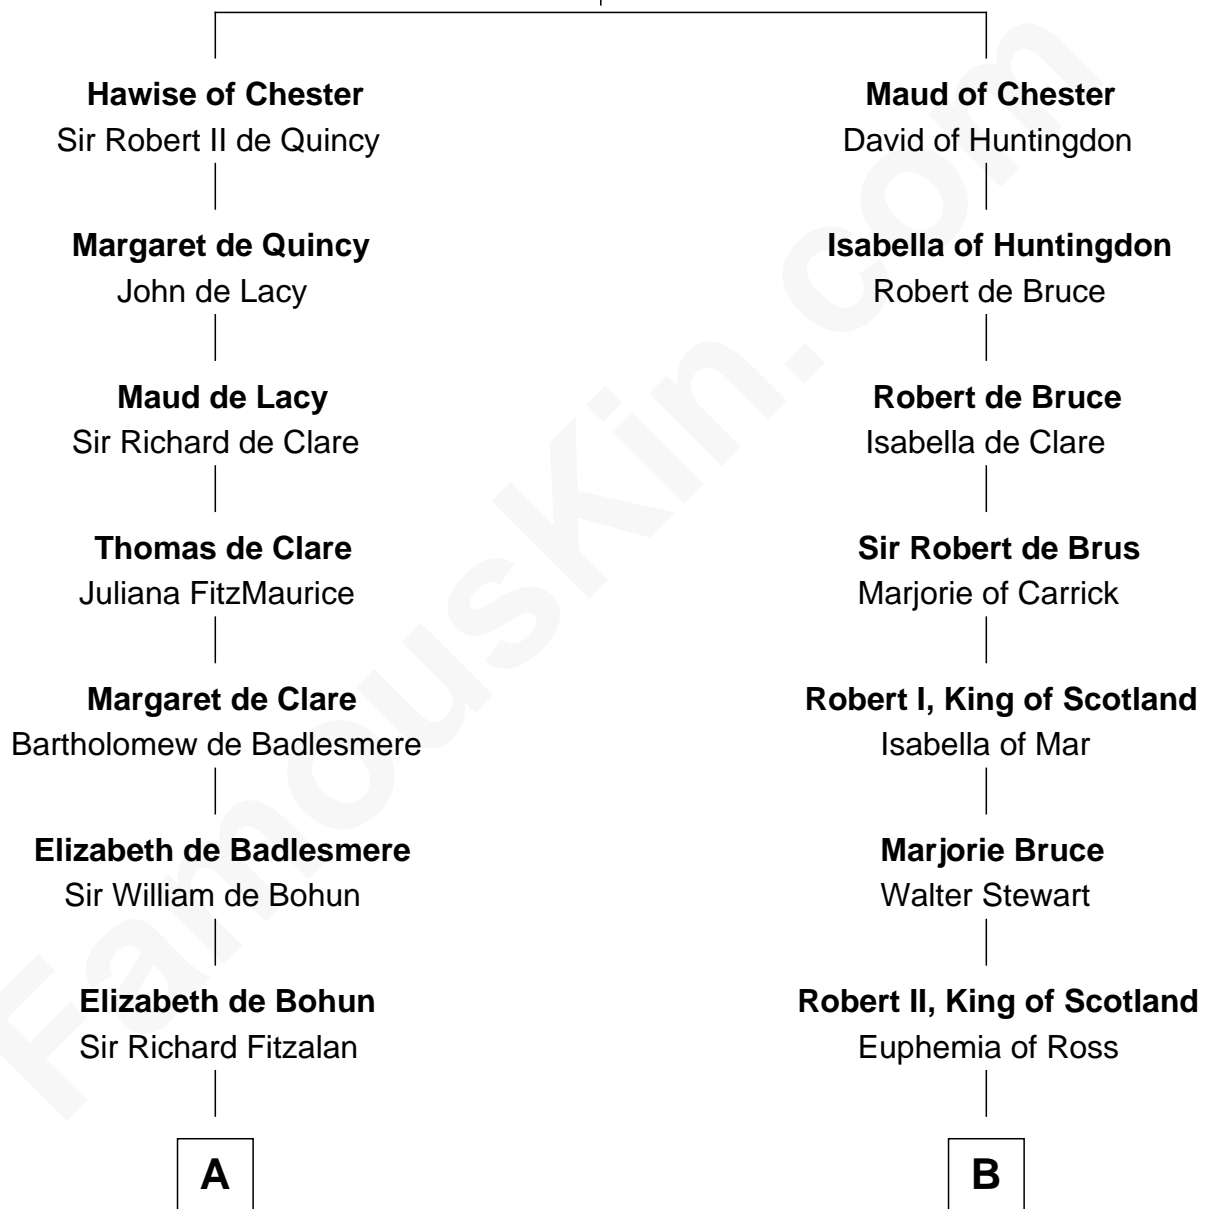

FamousKin.com Relationship Chart of

James Madison

4th U.S. President

18th cousin 1 time removed of

Major John Pitcairn

British Commander at Battle of Lexington

Bertrade de Montfort

Hugh de Kevelioc

C

Francis Conway
Rebecca Catlett

Eleanor Rose Conway
James Madison

James Madison
4th U.S. President

D

Katherine Hamilton
Rev. David Pitcairn

Major John Pitcairn
British Commander at Lexington

FamousKin.com