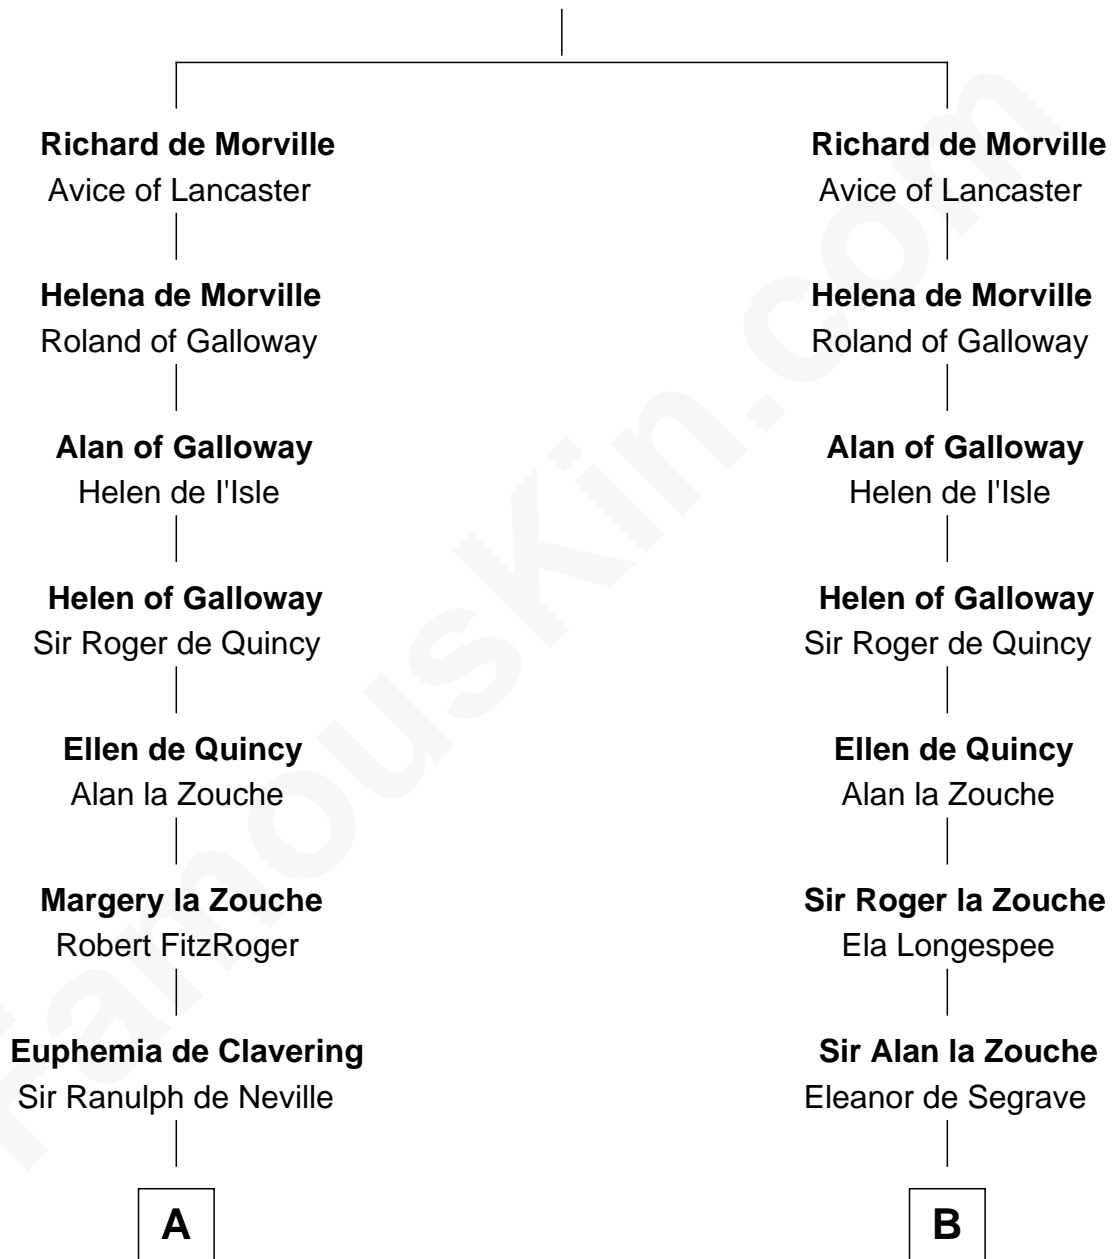

FamousKin.com Relationship Chart of

James Madison

4th U.S. President

20th cousin 1 time removed of

Major John Pitcairn

British Commander at Battle of Lexington

Hugh de Morville
Beatrice de Beauchamp

C

Margaret Bernard

Daniel Gaines

Mary Gaines

Col. John Catlett

Rebecca Catlett

Francis Conway

Eleanor Rose Conway

James Madison

James Madison

4th U.S. President

D

Sir Charles Erskine

Mary Hope

Mary Erskine

William Hamilton

Katherine Hamilton