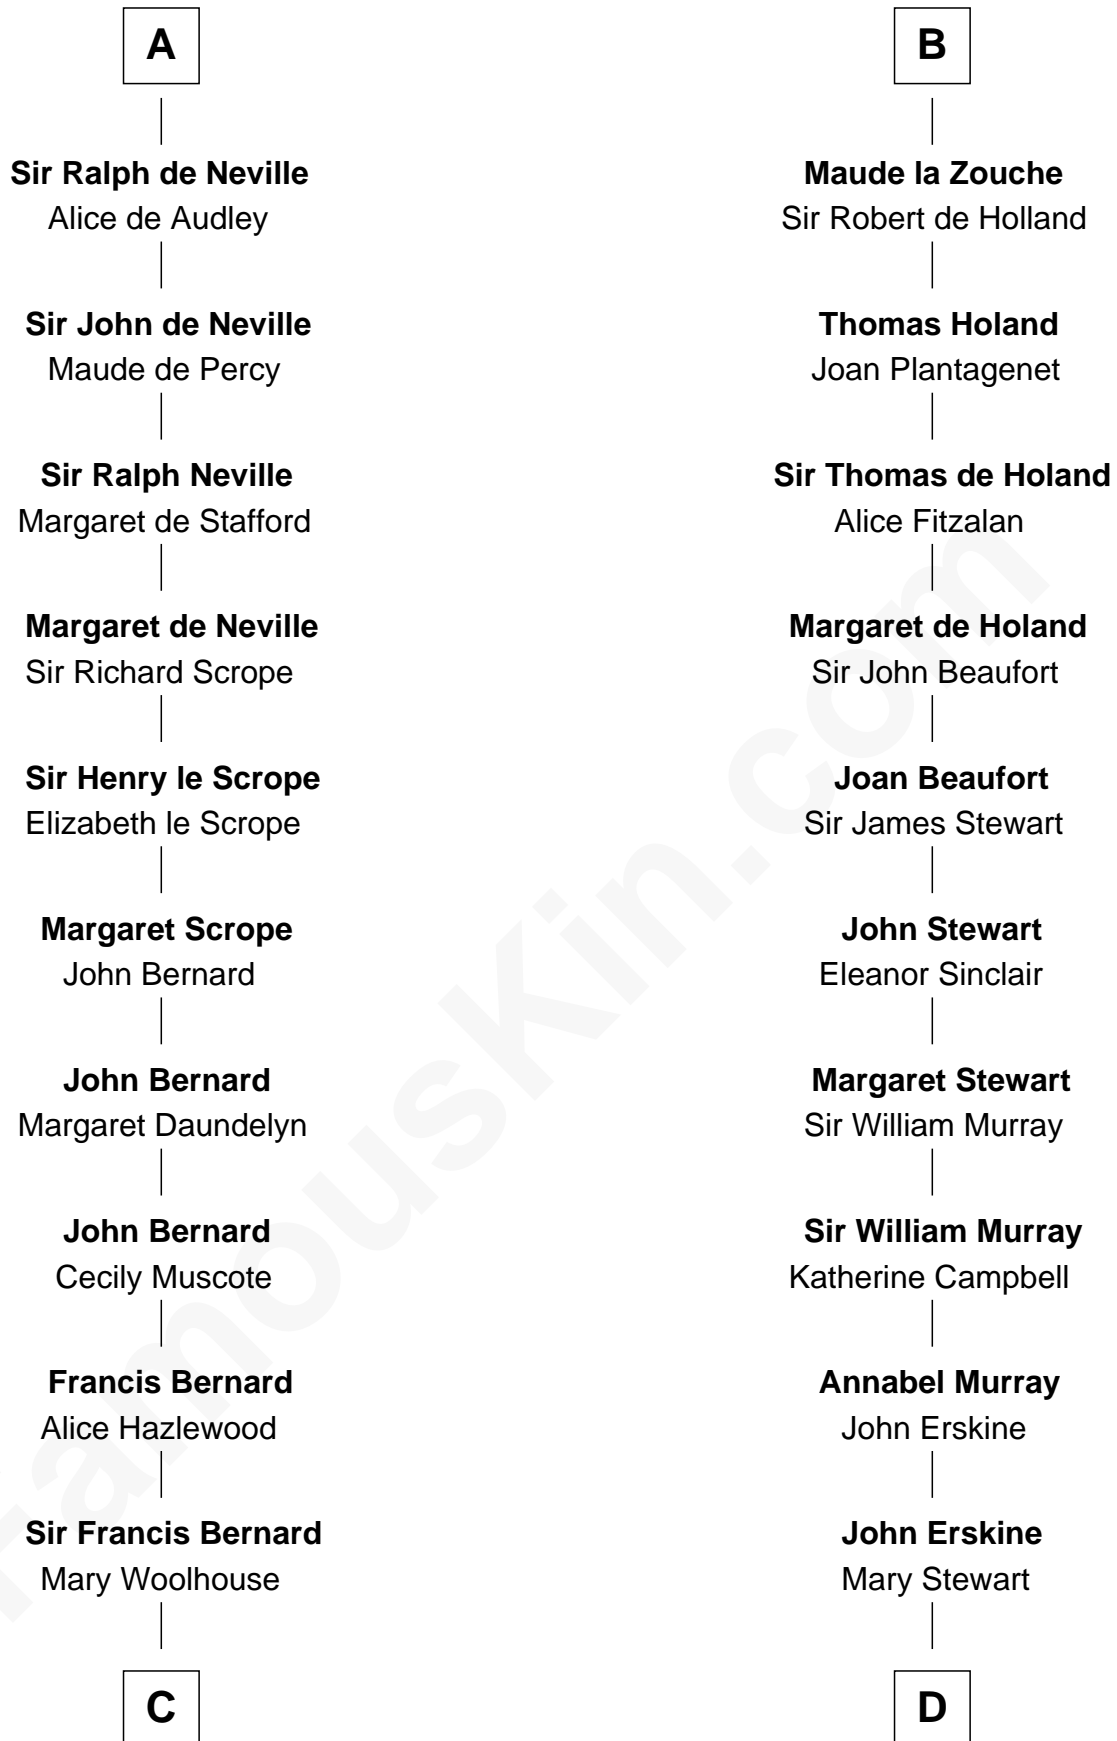

FamousKin.com Relationship Chart of

James Madison

4th U.S. President

20th cousin 1 time removed of

Major John Pitcairn

British Commander at Battle of Lexington

Hugh de Morville
Beatrice de Beauchamp

C

James Madison

4th U.S. President

D

Sir Charles Erskine

Mary Hope

Mary Erskine

William Hamilton

Katherine Hamilton