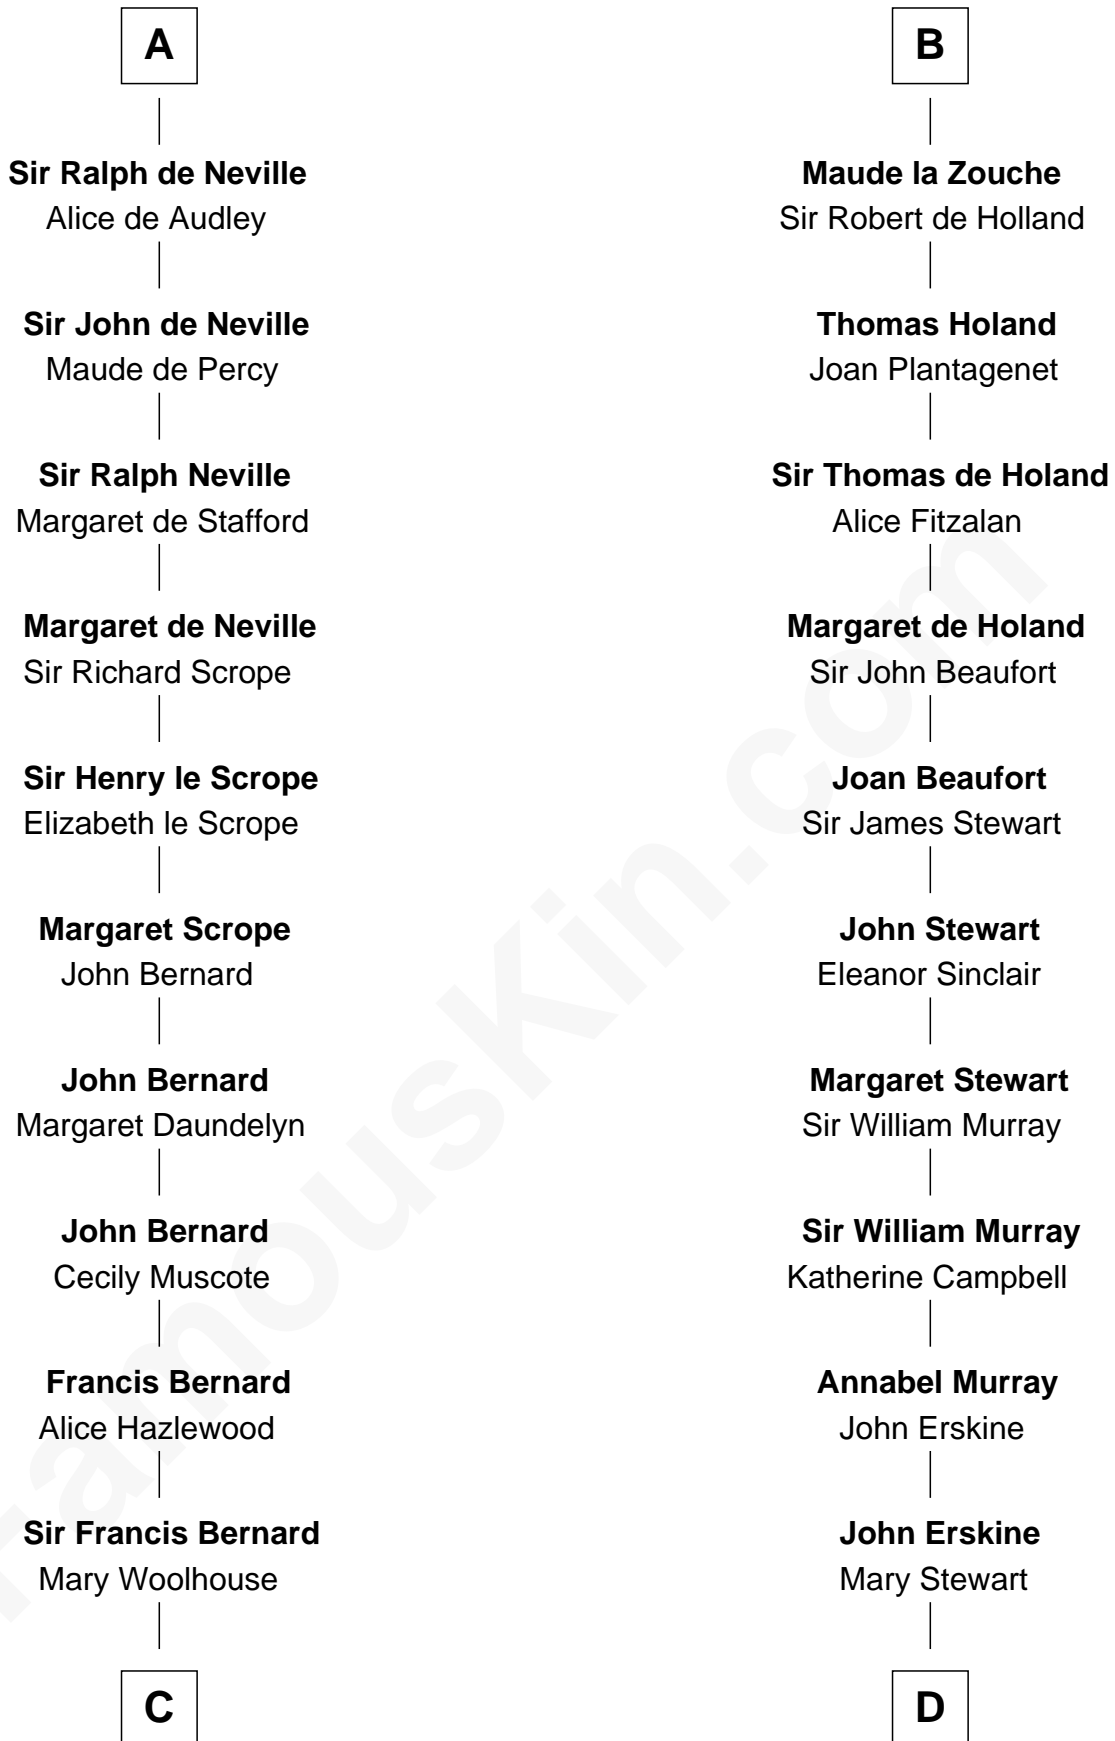

# FamousKin.com Relationship Chart of

**James Madison**

*4th U.S. President*

20th cousin 1 time removed of

**Major John Pitcairn**

*British Commander at Battle of Lexington*

**Baldwin III of Hainault**

Yolande of Guelders

James Madison

**James Madison**

*4th U.S. President*

**D**

**Sir Charles Erskine**

Mary Hope

**Mary Erskine**

William Hamilton