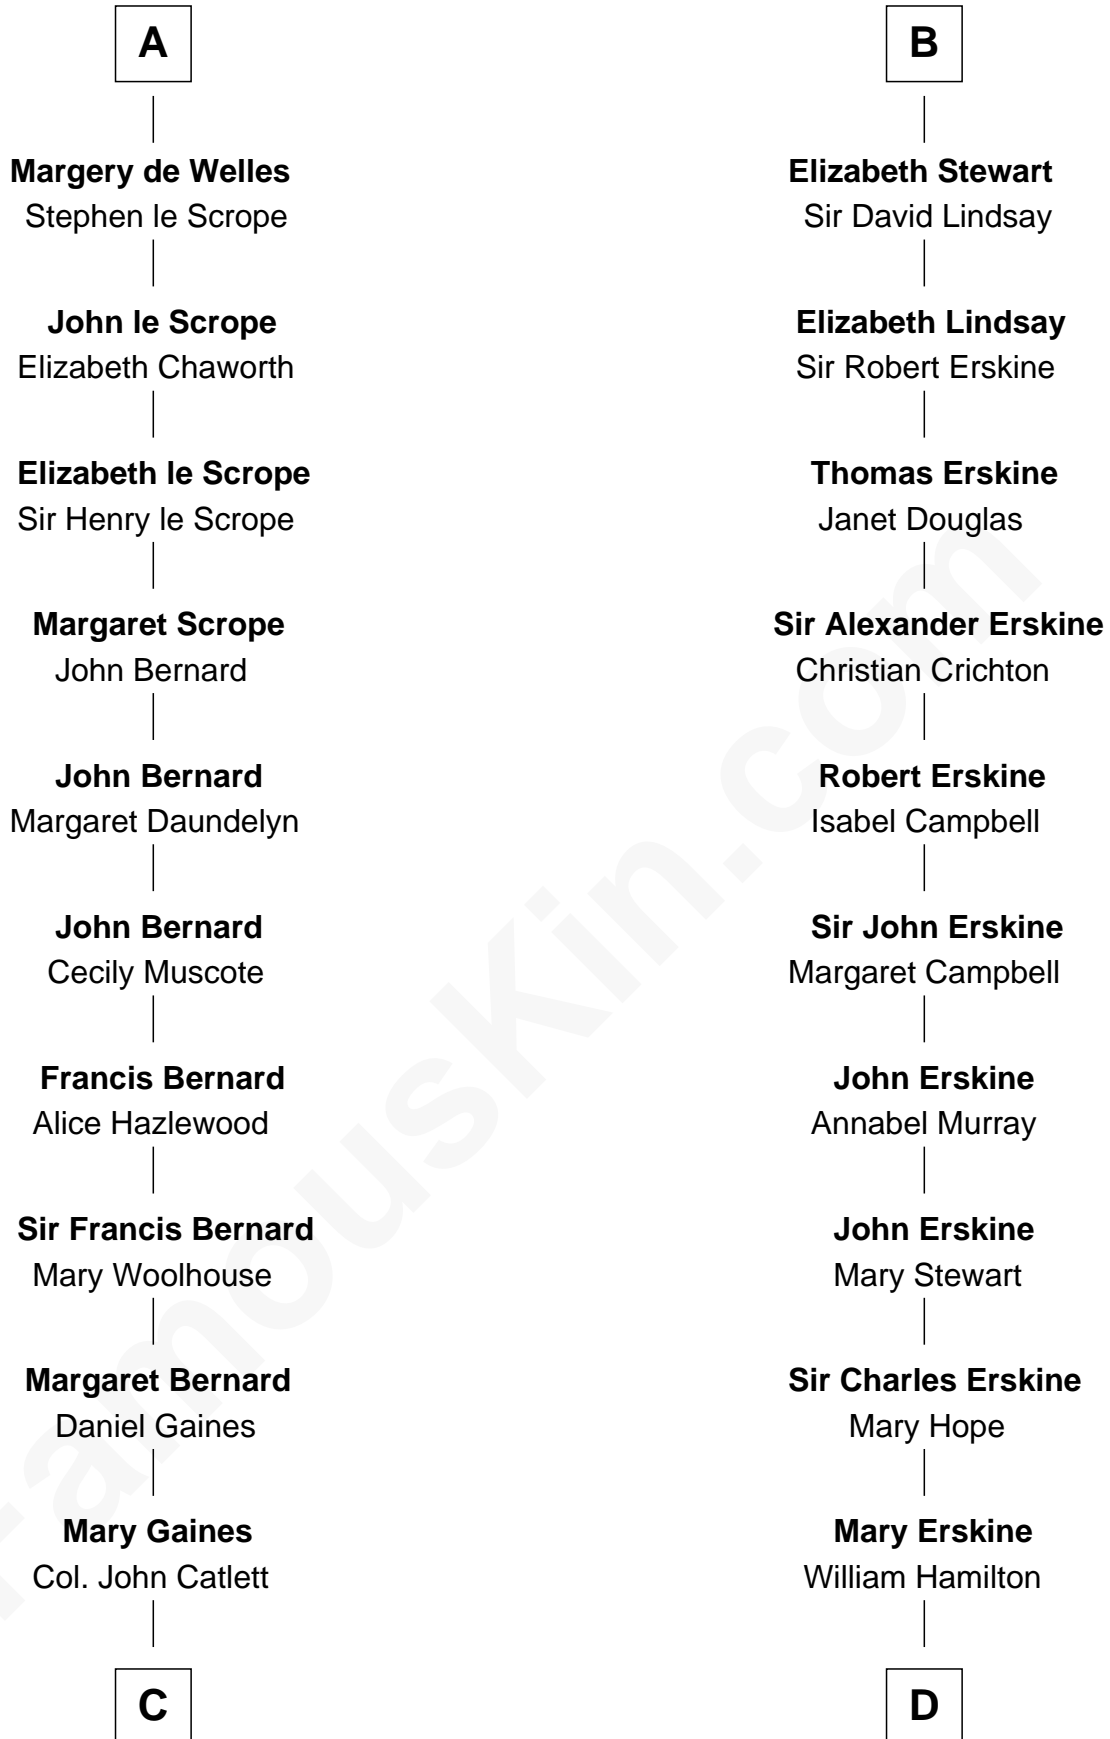

# FamousKin.com Relationship Chart of

**James Madison**

*4th U.S. President*

18th cousin 1 time removed of

**Major John Pitcairn**

*British Commander at Battle of Lexington*

**Henry of Huntingdon**

Ada de Warenne

Maud of Chester

**Isabella of Huntingdon**

Robert de Bruce

**Robert de Bruce**

Isabella de Clare

**Sir Robert de Brus**

Marjorie of Carrick

**Robert I, King of Scotland**

Isabella of Mar

**Marjorie Bruce**

Walter Stewart

**Robert II, King of Scotland**

Euphemia of Ross

**B**

**C**

**Rebecca Catlett**

Francis Conway

**Eleanor Rose Conway**

James Madison

**James Madison**

*4th U.S. President*

**D**

**Katherine Hamilton**

Rev. David Pitcairn