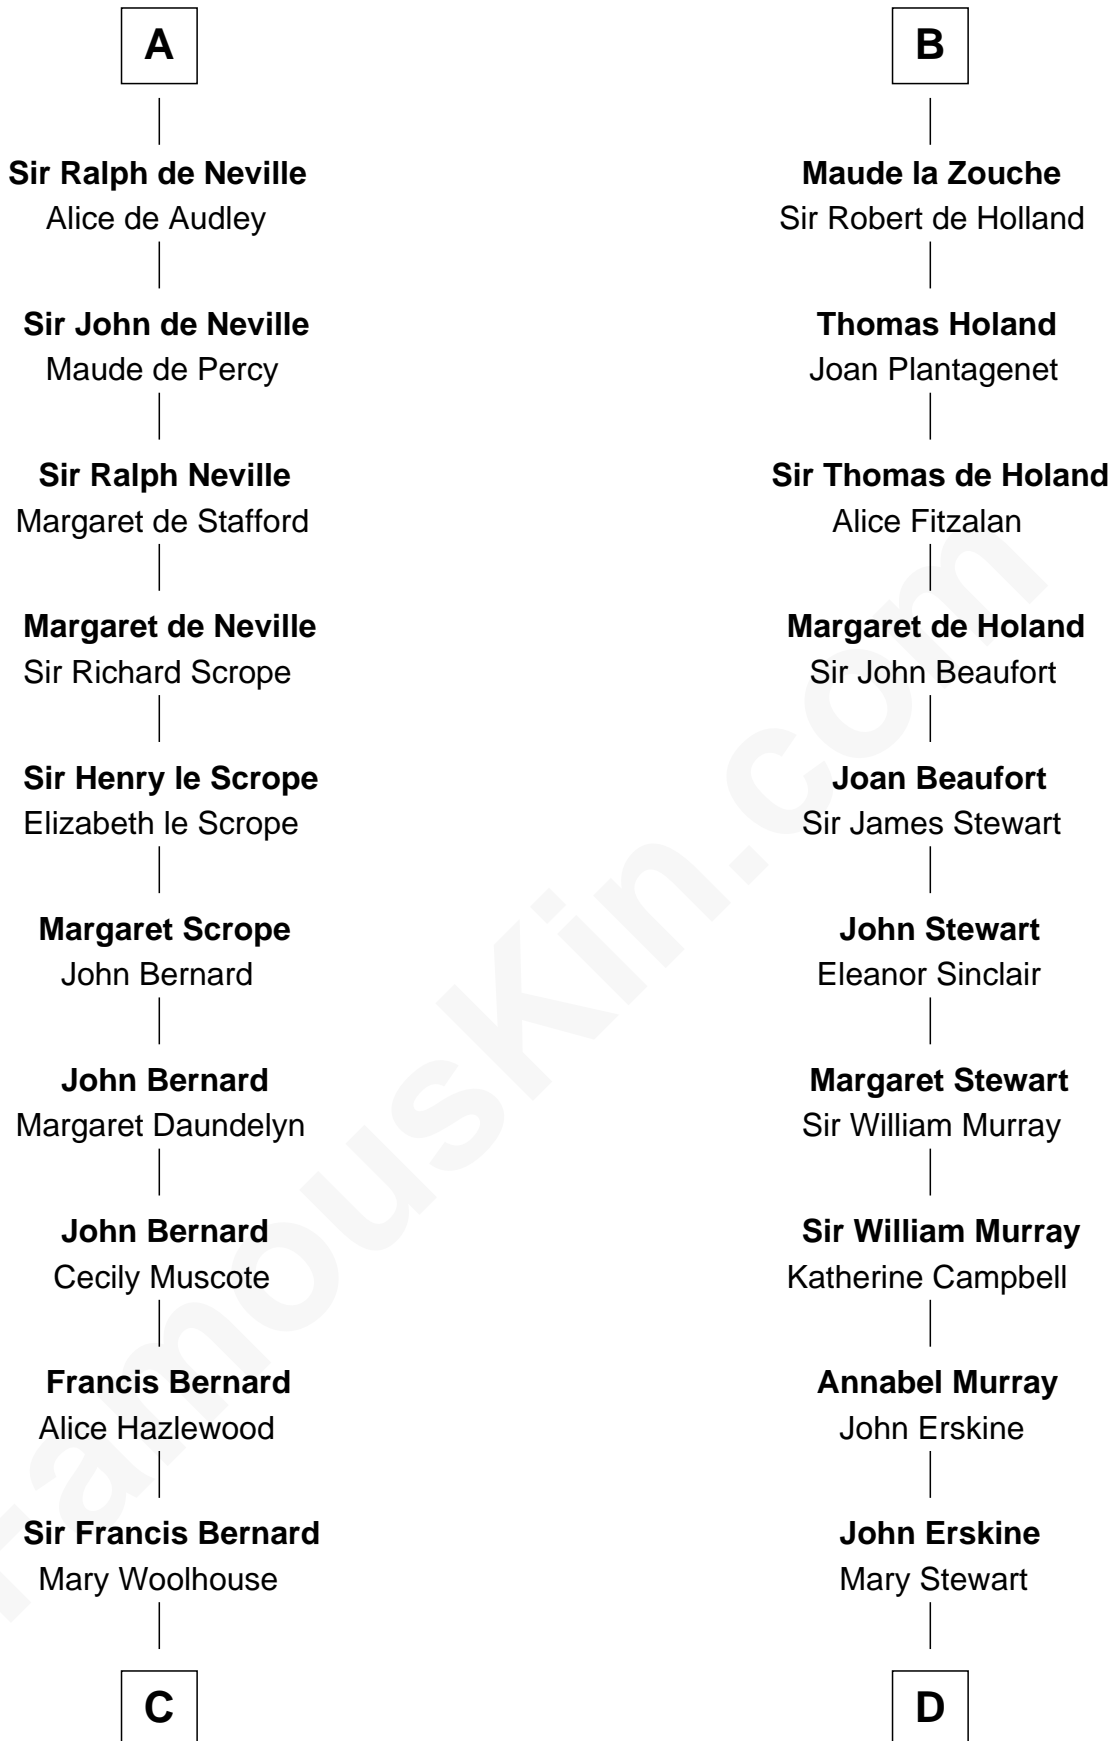

FamousKin.com Relationship Chart of

James Madison

4th U.S. President

20th cousin 1 time removed of

Major John Pitcairn

British Commander at Battle of Lexington

Waltheof of Dunbar

Sigrid - - - - -

Alan la Zouche

Sir Roger la Zouche

Ela Longespee

Sir Alan la Zouche

Eleanor de Segrave

B

C

Margaret Bernard