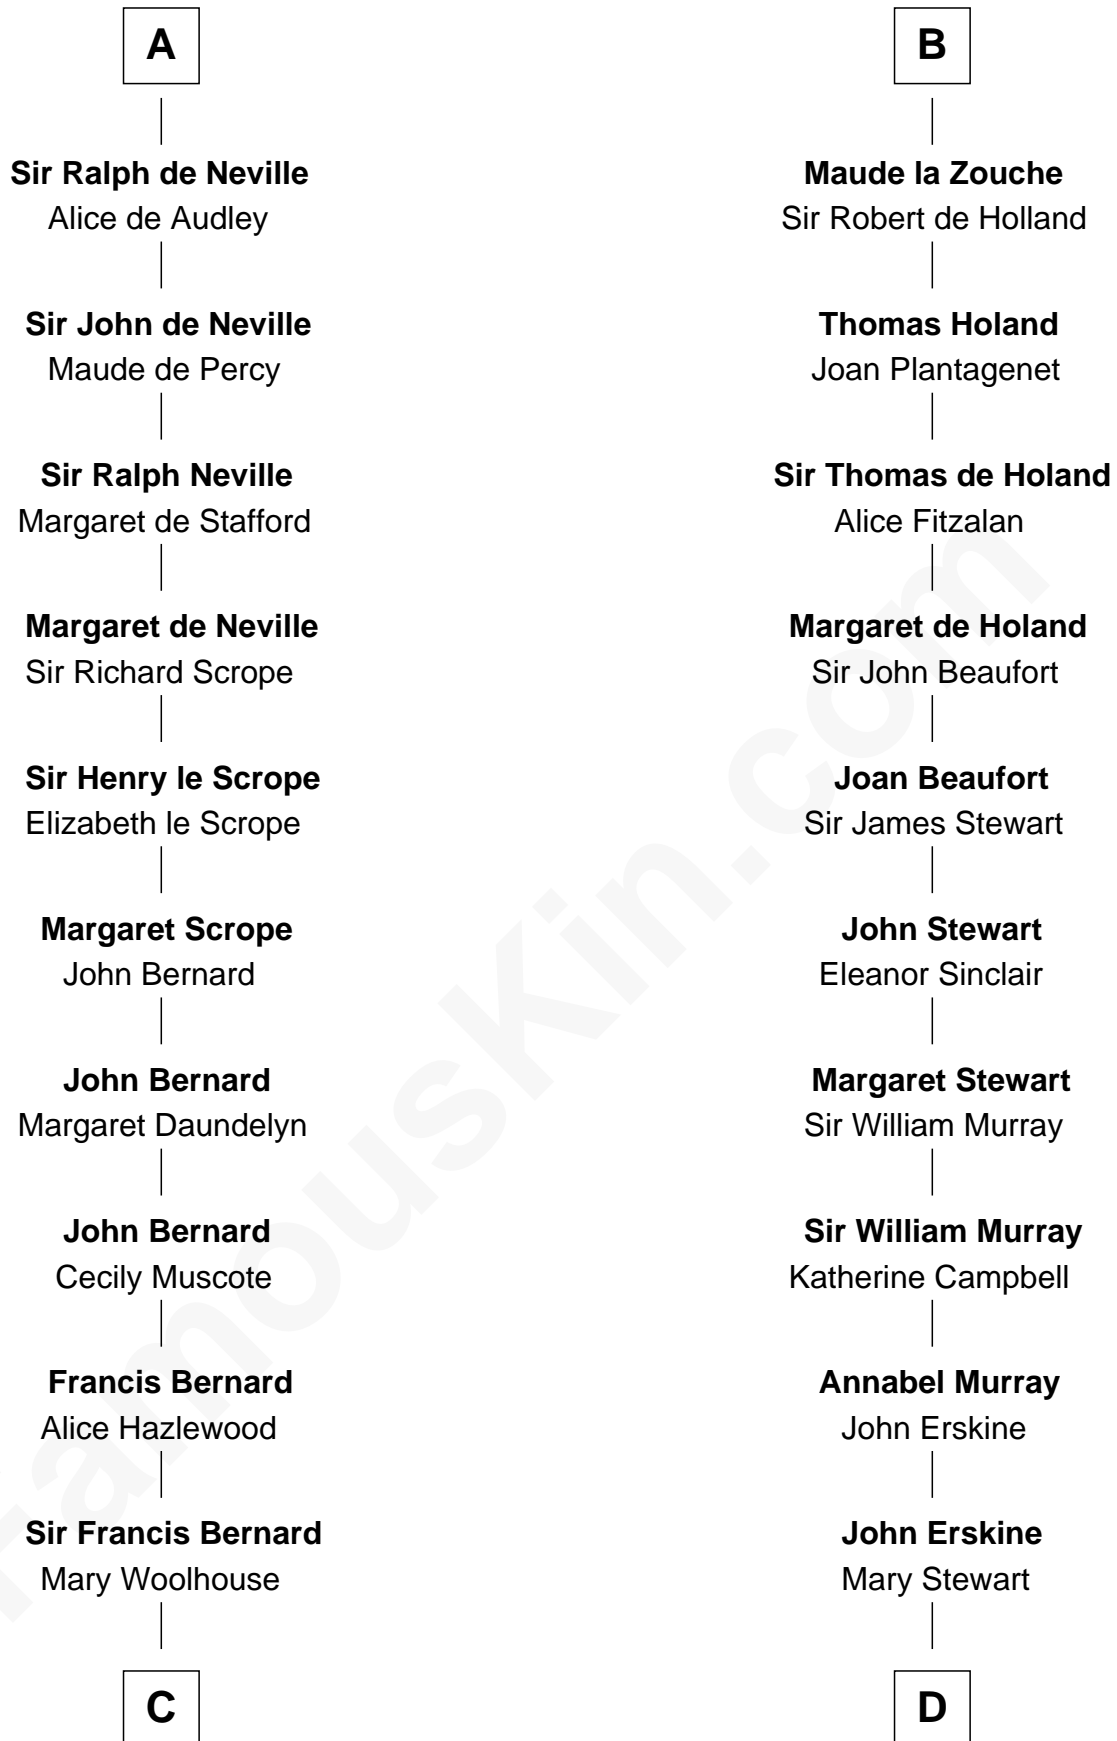

# FamousKin.com Relationship Chart of

**James Madison**

*4th U.S. President*

20th cousin 1 time removed of

**Major John Pitcairn**

*British Commander at Battle of Lexington*

**King Olave of Man and the Isles**

*Affrica of Galloway*

**C**

**Margaret Bernard**

Daniel Gaines

**Mary Gaines**

Col. John Catlett

**Rebecca Catlett**

Francis Conway

**Eleanor Rose Conway**

James Madison

**James Madison**

*4th U.S. President*

**D**

**Sir Charles Erskine**

Mary Hope

**Mary Erskine**