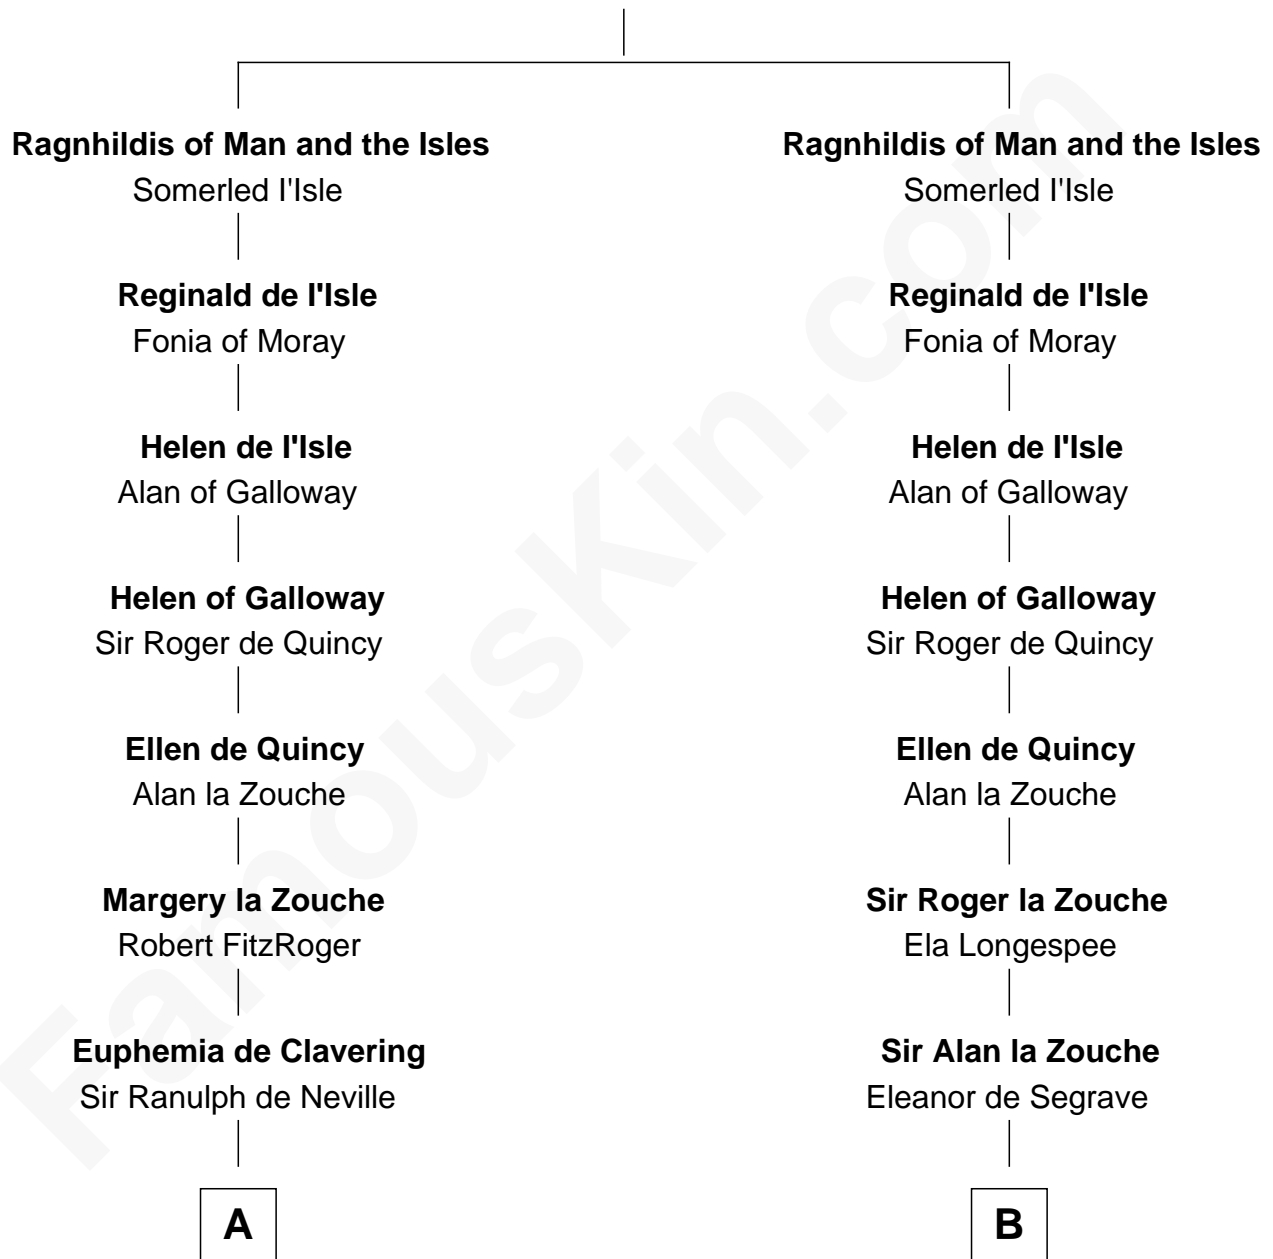

# FamousKin.com Relationship Chart of

**James Madison**

*4th U.S. President*

20th cousin 1 time removed of

**Major John Pitcairn**

*British Commander at Battle of Lexington*

**King Olave of Man and the Isles**

*Affrica of Galloway*

**C**

**Margaret Bernard**

Daniel Gaines

**Mary Gaines**

Col. John Catlett

**Rebecca Catlett**

Francis Conway

**Eleanor Rose Conway**

James Madison

**James Madison**

*4th U.S. President*

**D**

**Sir Charles Erskine**

Mary Hope

**Mary Erskine**