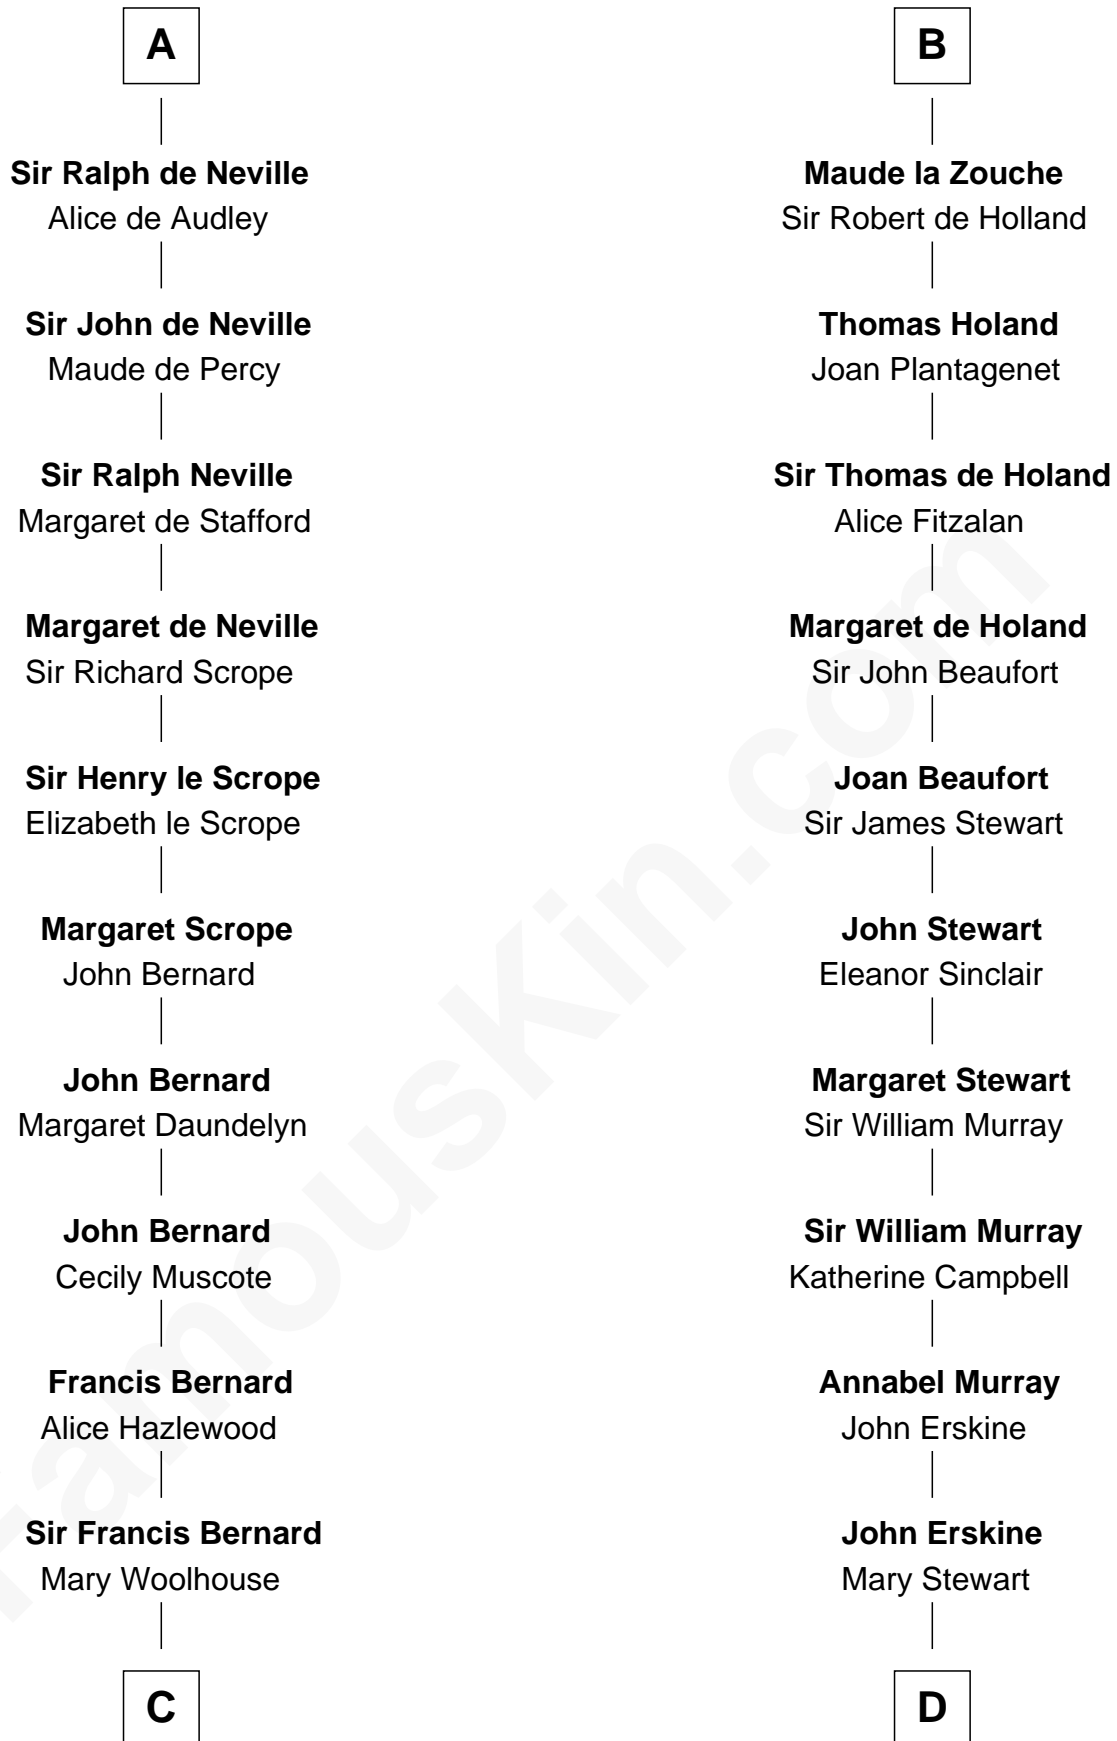

FamousKin.com Relationship Chart of

James Madison

4th U.S. President

20th cousin 1 time removed of

Major John Pitcairn

British Commander at Battle of Lexington

Ivo de Grantmesnil

Filia de Gant

James Madison

James Madison

4th U.S. President

D

Sir Charles Erskine

Mary Hope

Mary Erskine

William Hamilton