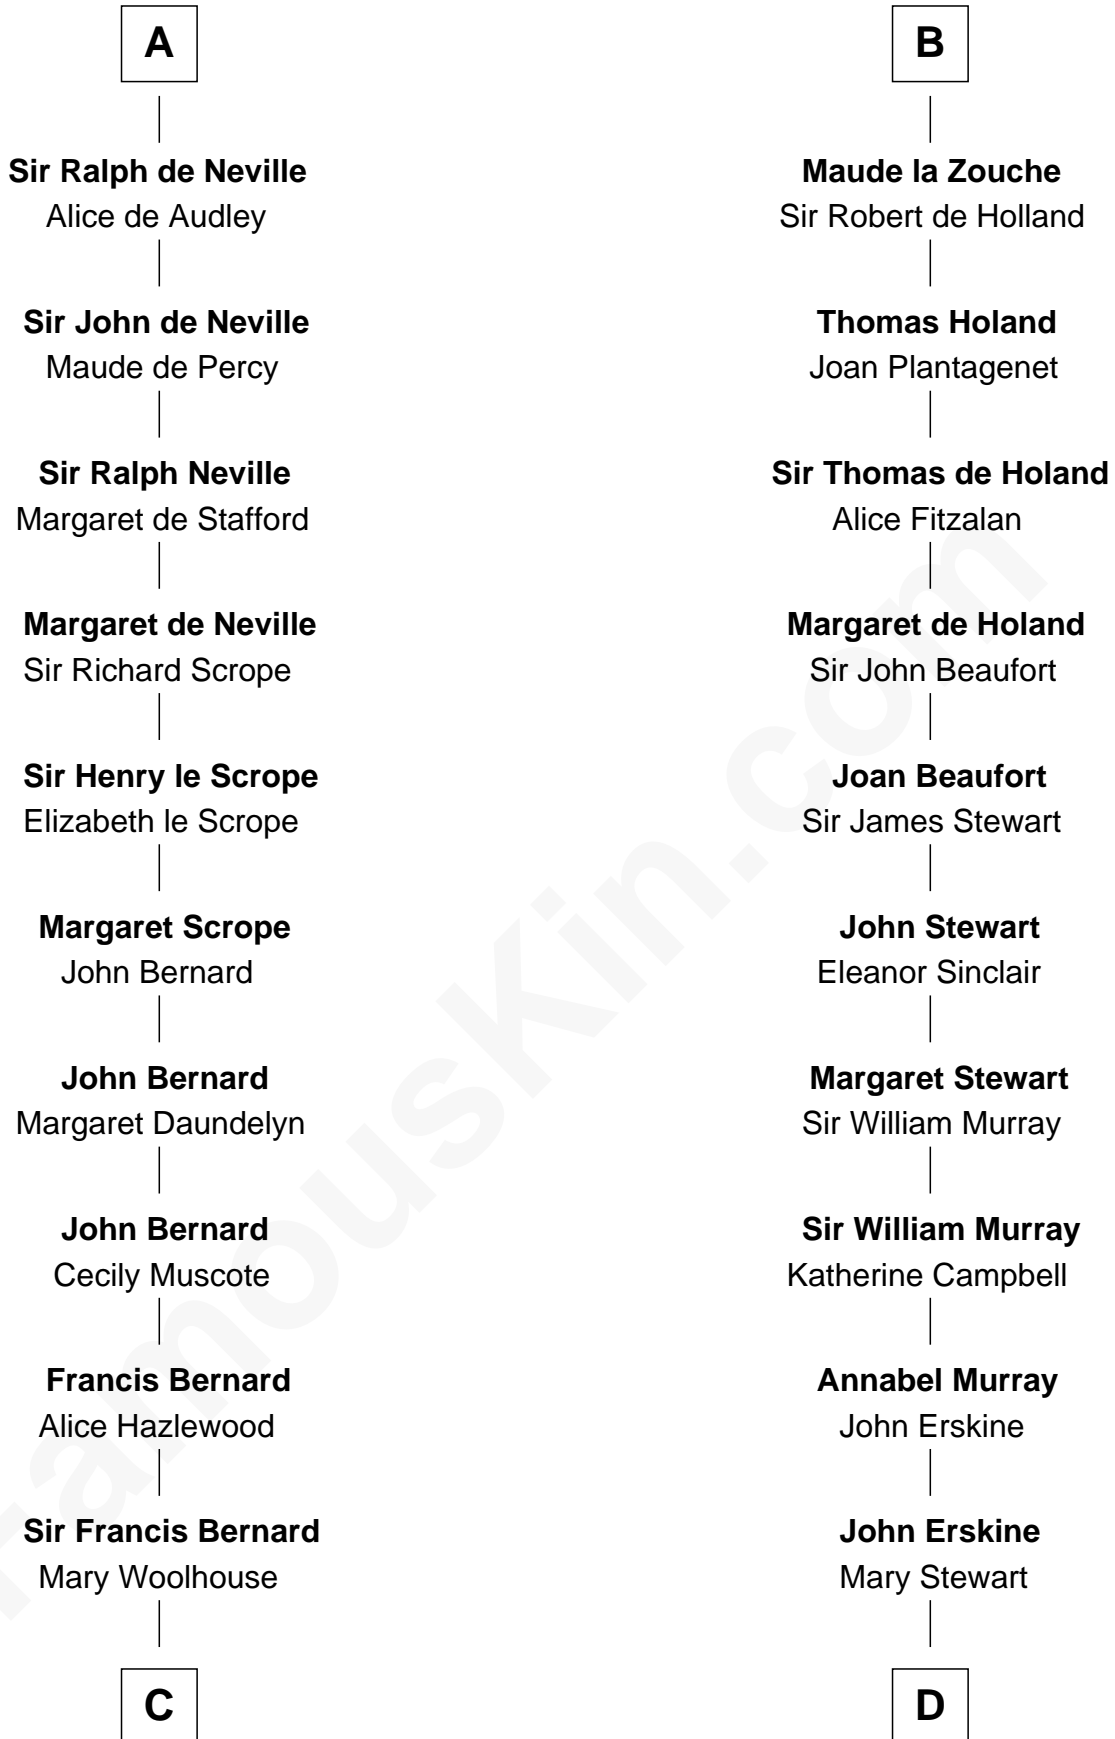

# FamousKin.com Relationship Chart of

**James Madison**

*4th U.S. President*

20th cousin 1 time removed of

**Major John Pitcairn**

*British Commander at Battle of Lexington*

**C**

**Margaret Bernard**

Daniel Gaines

**Mary Gaines**

Col. John Catlett

**Rebecca Catlett**

Francis Conway

**Eleanor Rose Conway**

James Madison

**James Madison**

*4th U.S. President*

**D**

**Sir Charles Erskine**

Mary Hope

**Mary Erskine**

William Hamilton

**Katherine Hamilton**

Rev. David Pitcairn

**Major John Pitcairn**

*British Commander at Lexington*