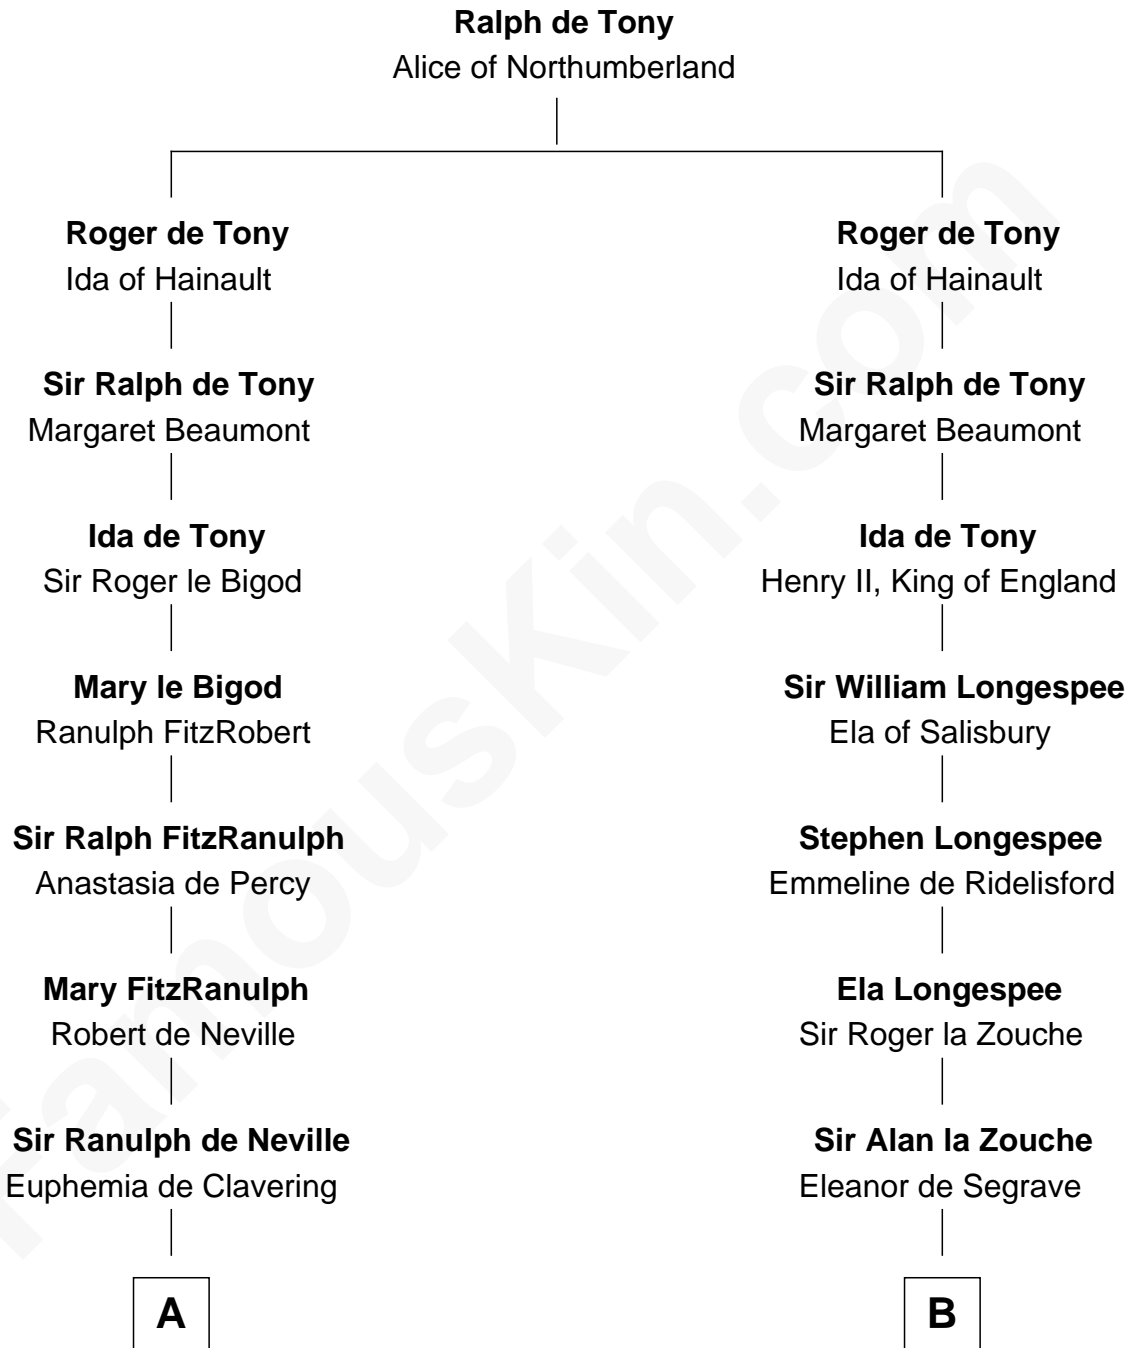

# FamousKin.com Relationship Chart of

**James Madison**

*4th U.S. President*

20th cousin 1 time removed of

**Major John Pitcairn**

*British Commander at Battle of Lexington*

**C**

**Margaret Bernard**

Daniel Gaines

**Mary Gaines**

Col. John Catlett

**Rebecca Catlett**

Francis Conway

**Eleanor Rose Conway**

James Madison

**James Madison**

**Major John Pitcairn**

*British Commander at Lexington*