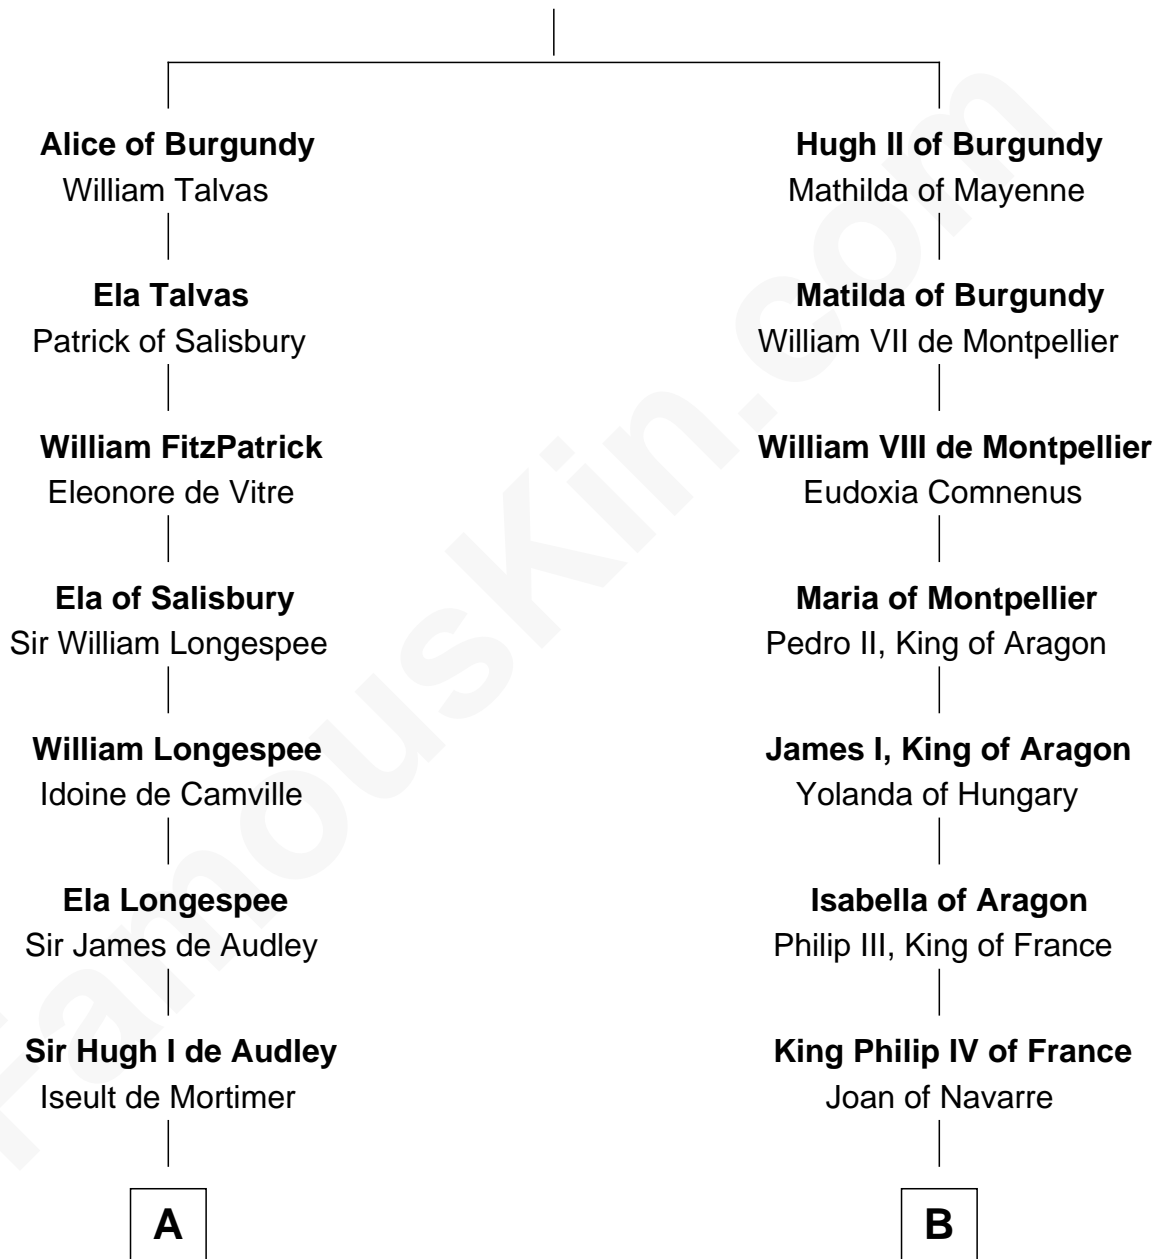

FamousKin.com Relationship Chart of

James Madison

4th U.S. President

20th cousin 1 time removed of

Major John Pitcairn

British Commander at Battle of Lexington

Eudes I of Burgundy

Matilda of Burgundy

James Madison

James Madison

4th U.S. President

D

Sir Charles Erskine

Mary Hope

Mary Erskine

William Hamilton