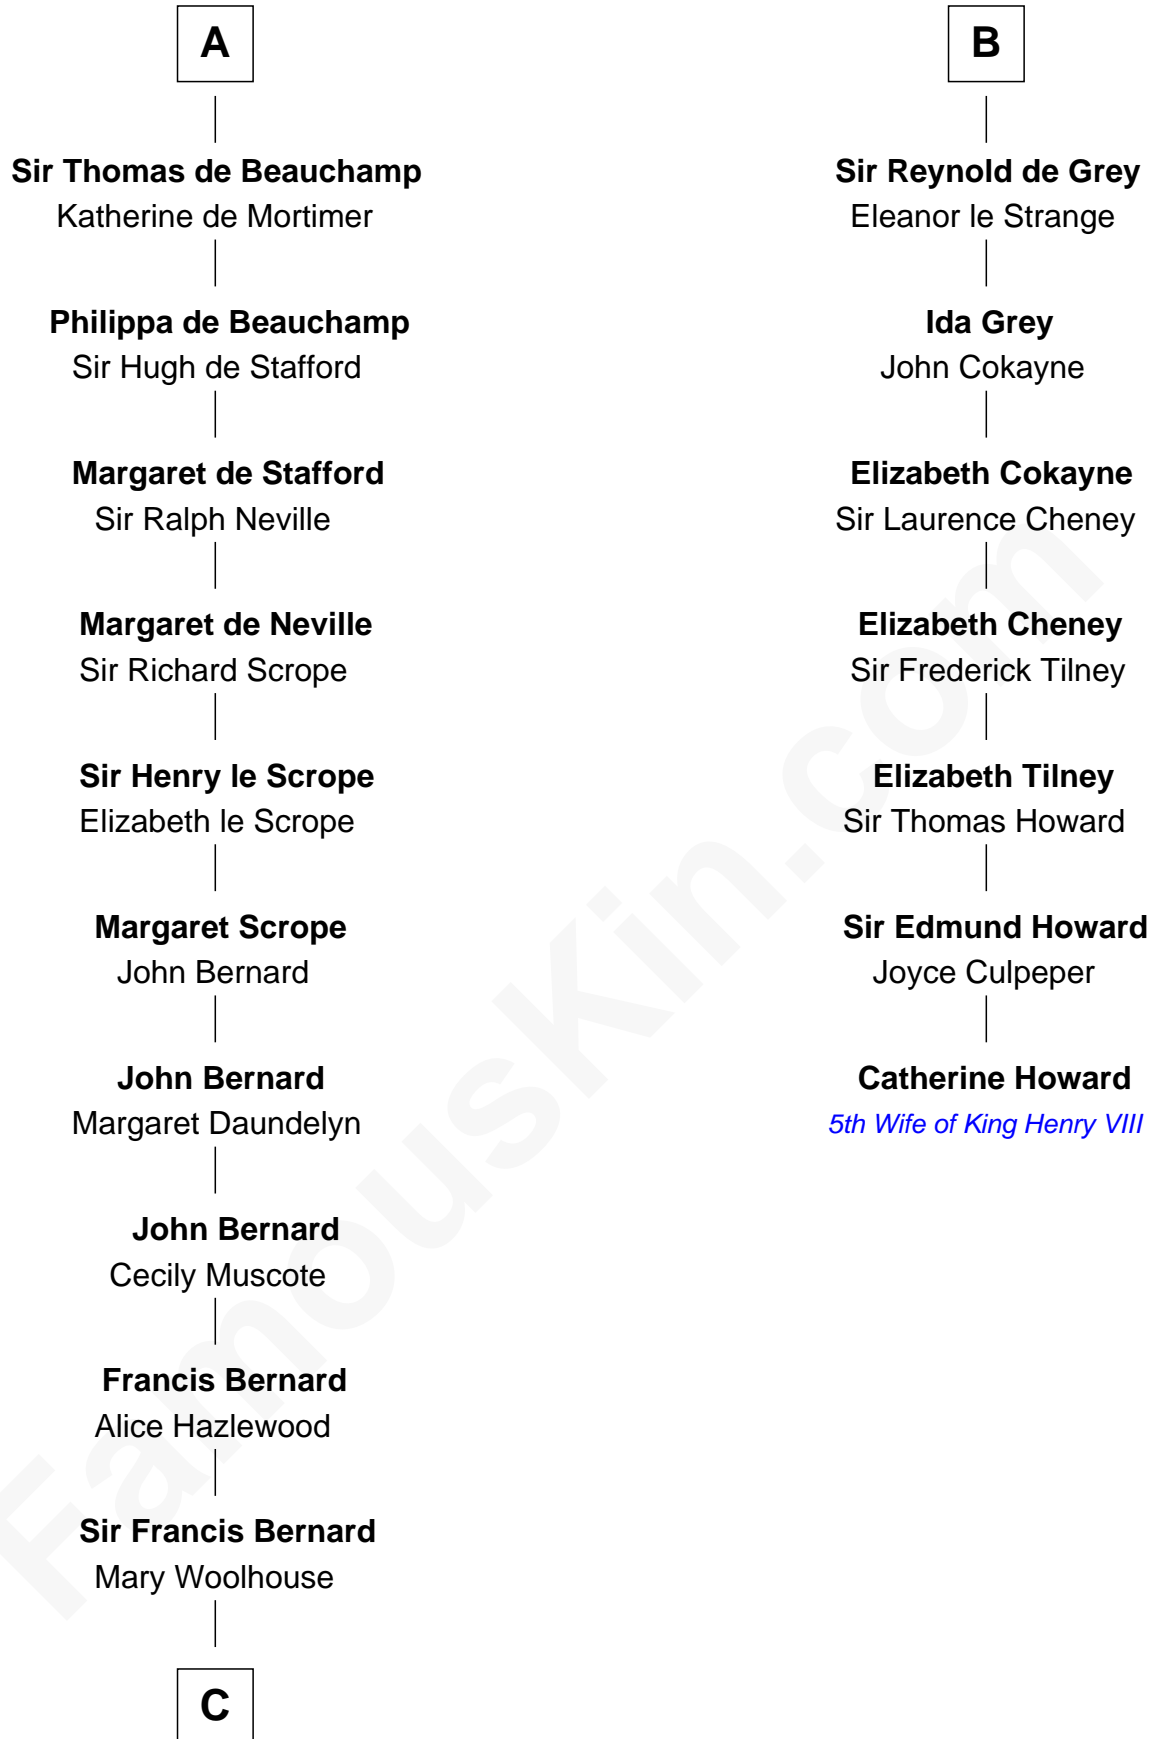

# FamousKin.com Relationship Chart of

**James Madison**

*4th U.S. President*

13th cousin 8 times removed of

**Catherine Howard**

*5th Wife of King Henry VIII*

**Hugh I of Vermandois**

Adèle of Vermandois

**C**

—  
**Margaret Bernard**

Daniel Gaines

—  
**Mary Gaines**

Col. John Catlett

—  
**Rebecca Catlett**

Francis Conway

—  
**Eleanor Rose Conway**

James Madison

—  
**James Madison**

*4th U.S. President*

FamousKin.com