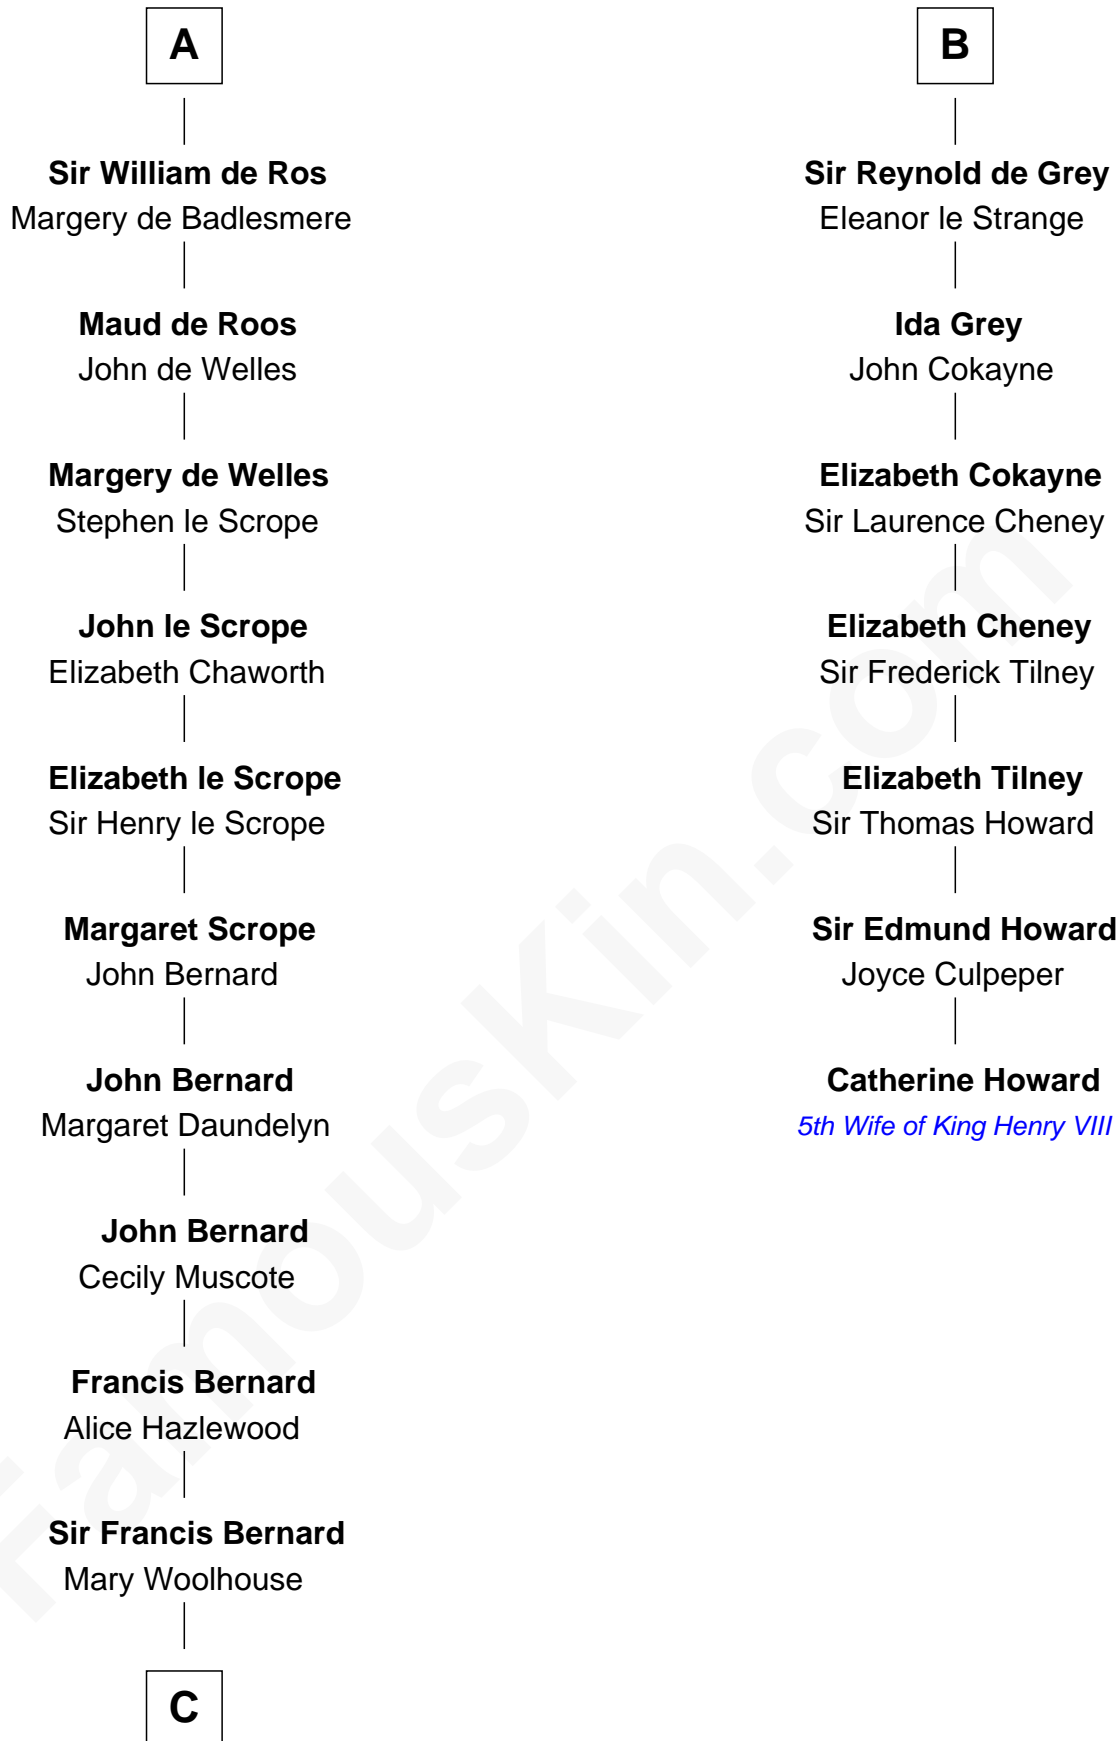

FamousKin.com Relationship Chart of

James Madison

4th U.S. President

13th cousin 8 times removed of

Catherine Howard

5th Wife of King Henry VIII

Waltheof II of Northumbria

Judith of Lens

James Madison

—
James Madison

4th U.S. President

FamousKin.com