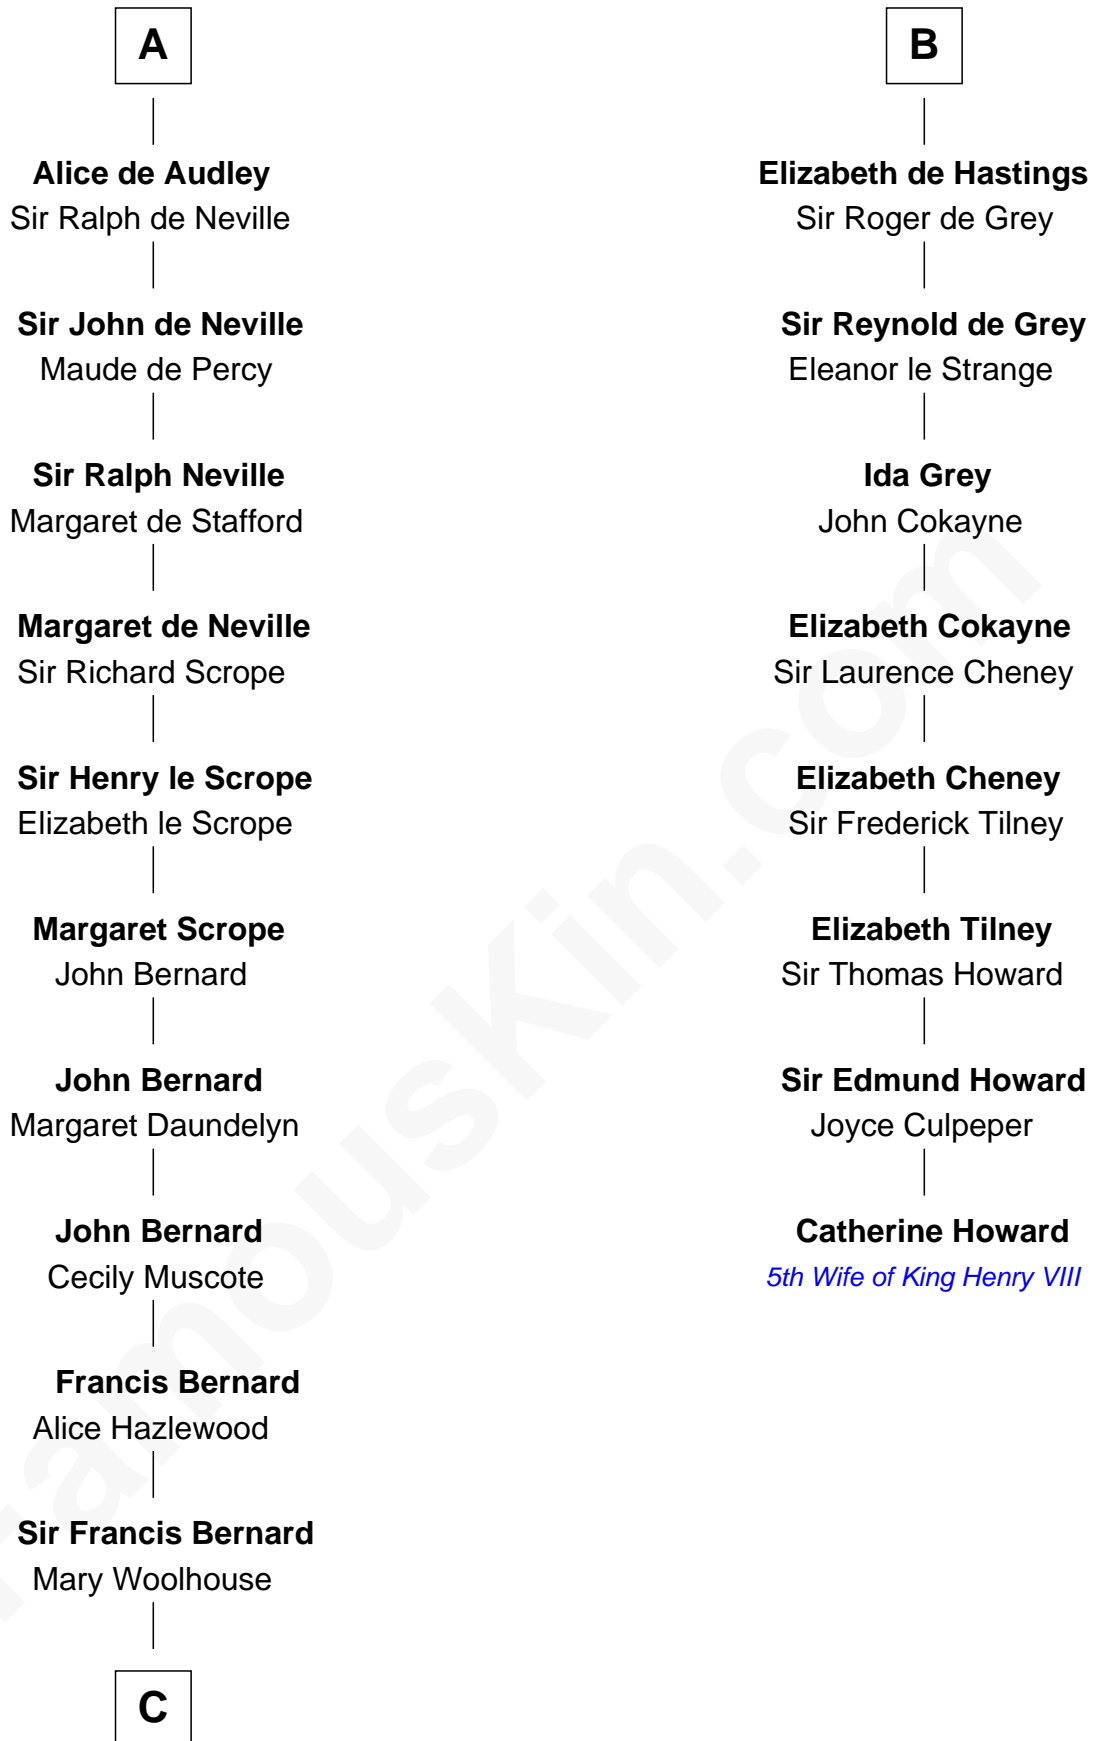

FamousKin.com Relationship Chart of

James Madison

4th U.S. President

14th cousin 7 times removed of

Catherine Howard

5th Wife of King Henry VIII

Ranulf de Briquessart

Margaret Goz