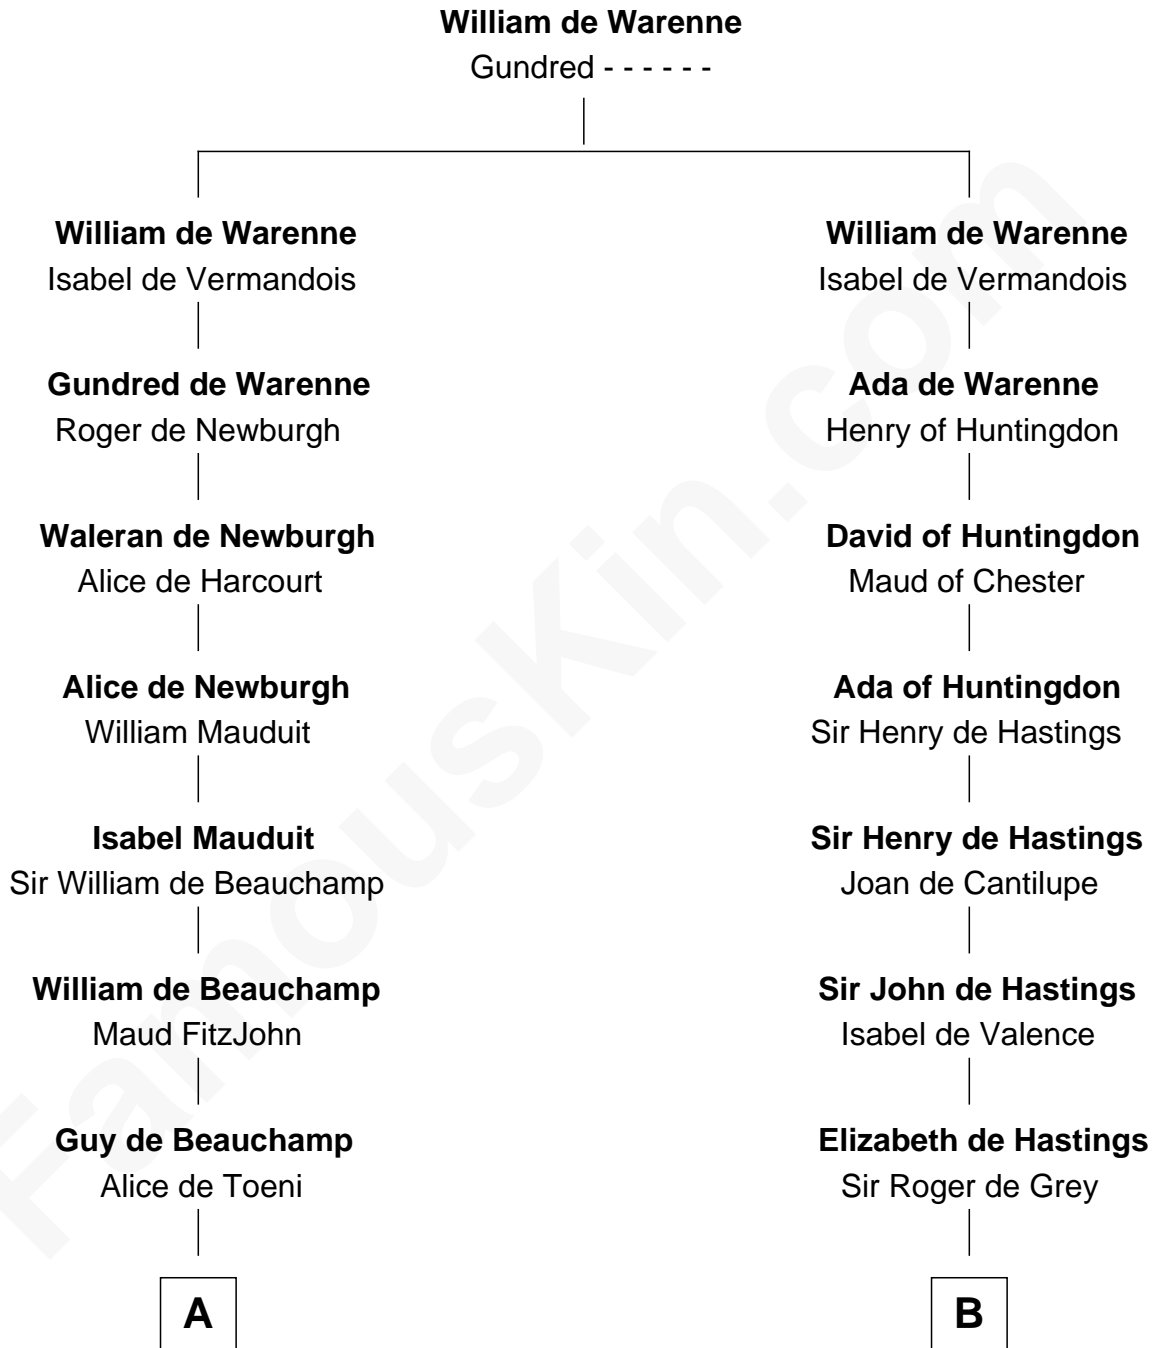

FamousKin.com Relationship Chart of

James Madison

4th U.S. President

13th cousin 8 times removed of

Catherine Howard

5th Wife of King Henry VIII

C

—
Margaret Bernard

Daniel Gaines

—
Mary Gaines

Col. John Catlett

—
Rebecca Catlett

Francis Conway

—
Eleanor Rose Conway

James Madison

—
James Madison

4th U.S. President

FamousKin.com