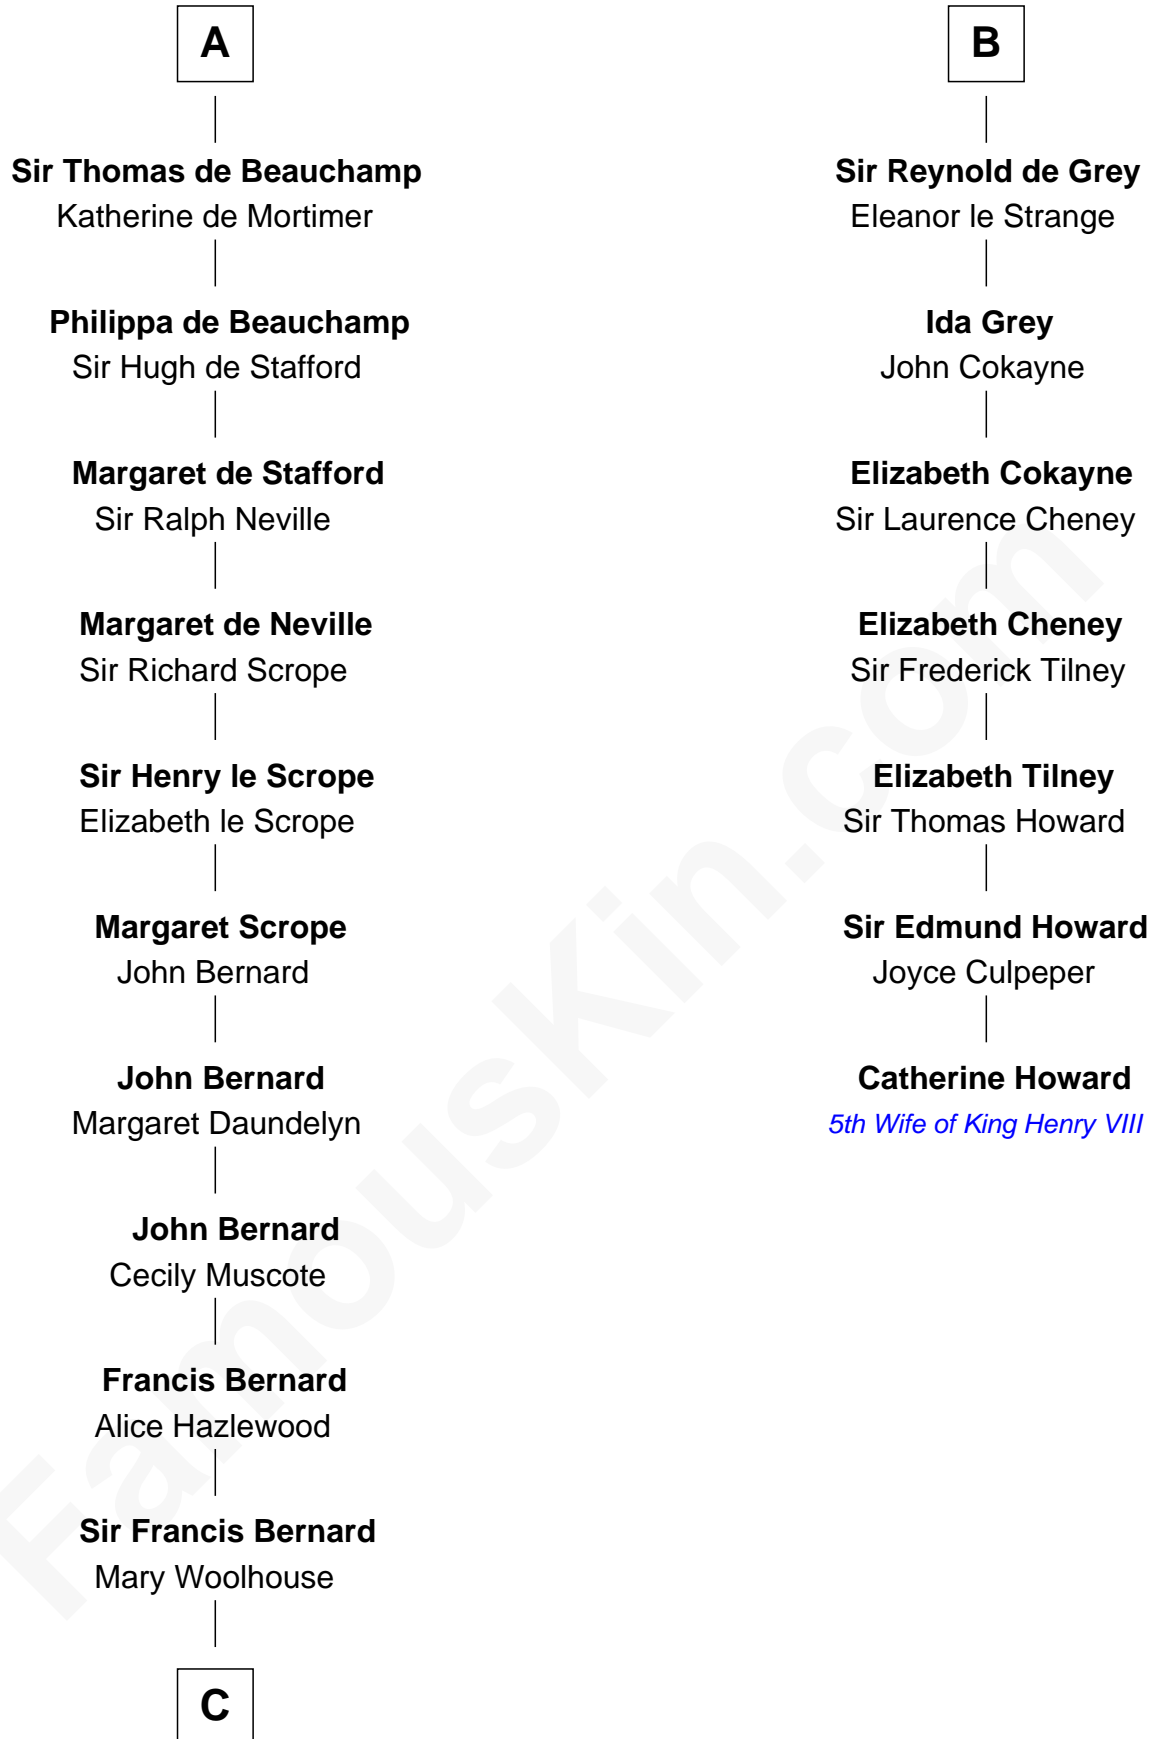

FamousKin.com Relationship Chart of

James Madison

4th U.S. President

13th cousin 8 times removed of

Catherine Howard

5th Wife of King Henry VIII

C

—
Margaret Bernard

Daniel Gaines

—
Mary Gaines

Col. John Catlett

—
Rebecca Catlett

Francis Conway

—
Eleanor Rose Conway

James Madison

—
James Madison

4th U.S. President

FamousKin.com